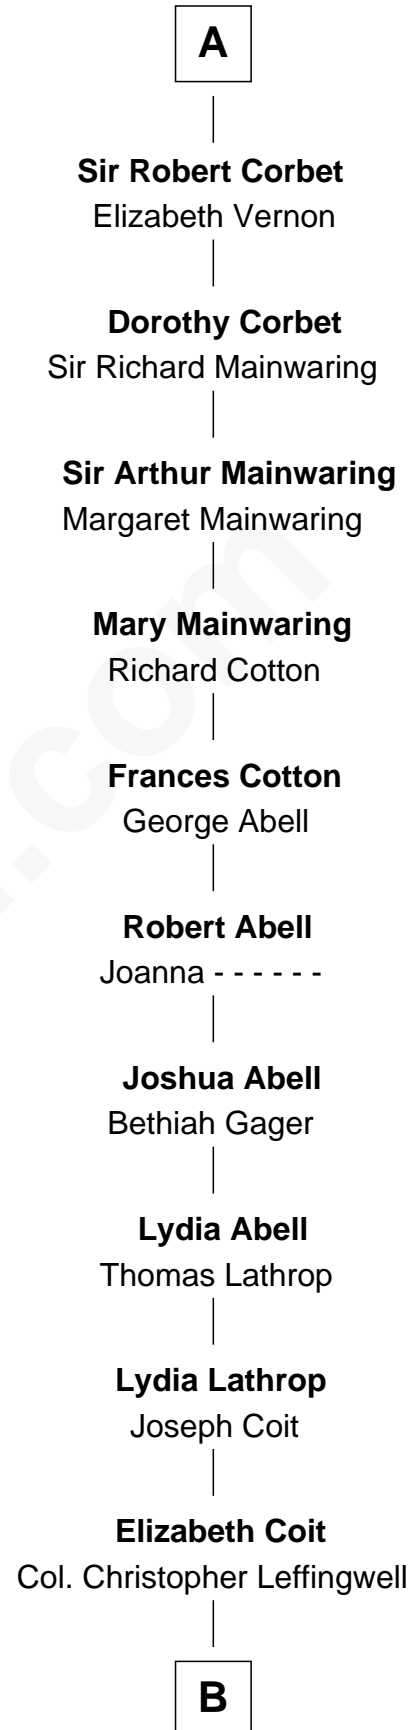

# FamousKin.com Relationship Chart of

**Jane Seymour**

*3rd Wife of King Henry VIII*

6th cousin 15 times removed of

**John Foster Dulles**

*52nd U.S. Secretary of State*

**B**

**Joanna Leffingwell**

Charles Lathrop

**Harriet Wadsworth Lathrop**

Rev. Miron Winslow

**Harriet Lathrop Winslow**

Rev. John Welsh Dulles

**Allen Macy Dulles**

Edith Foster

**John Foster Dulles**