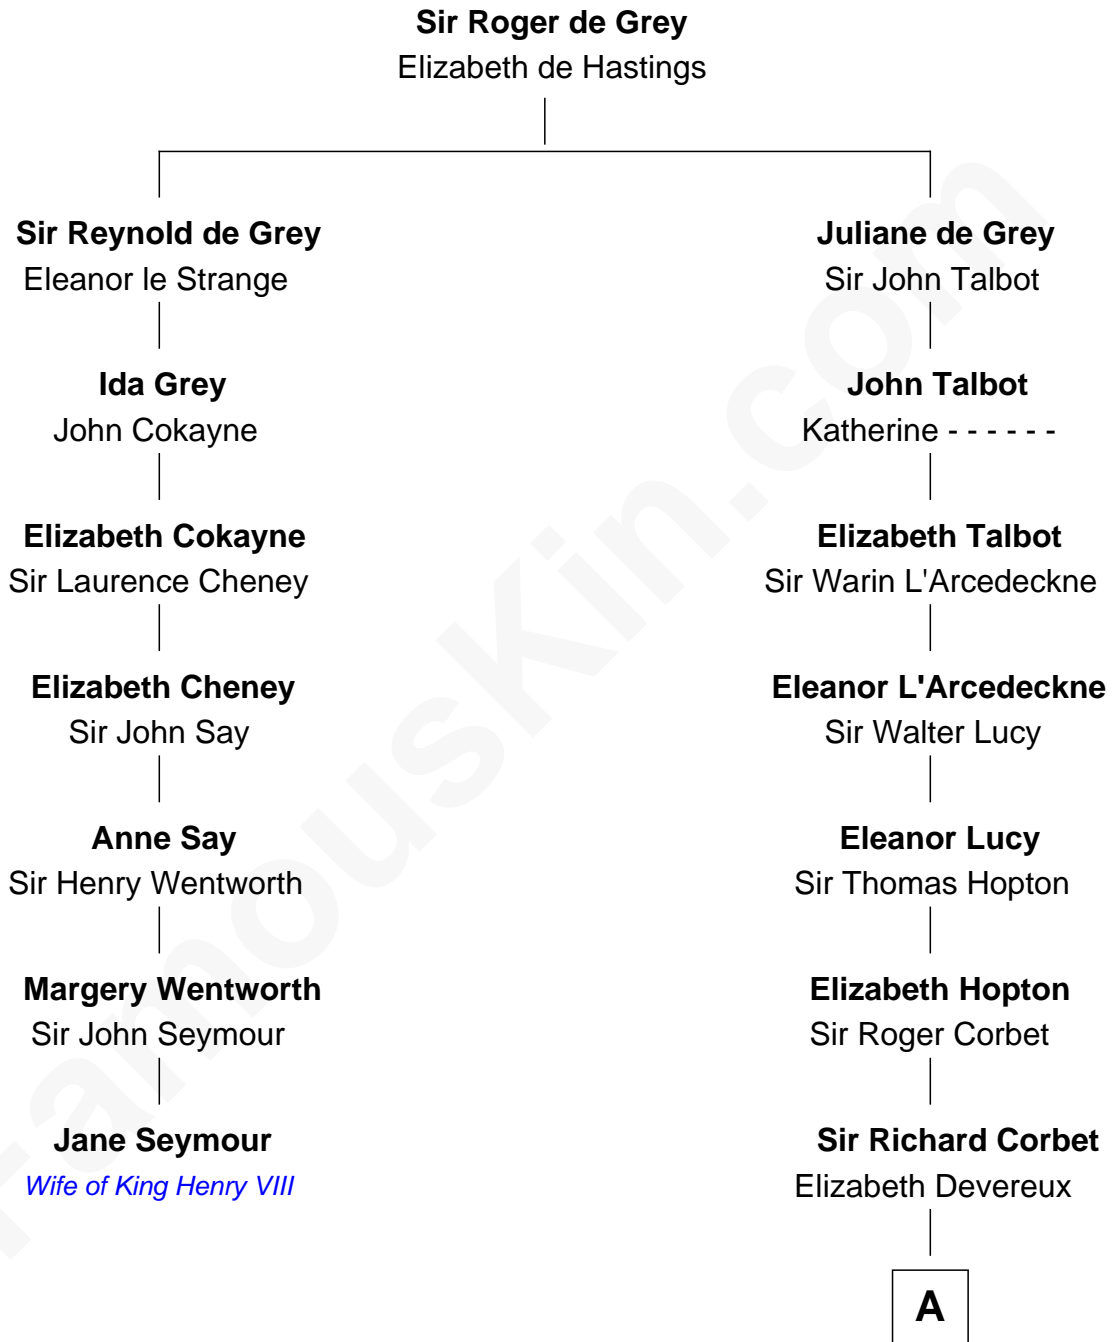

# FamousKin.com Relationship Chart of

**Jane Seymour**

*3rd Wife of King Henry VIII*

6th cousin 15 times removed of

**John Foster Dulles**

*52nd U.S. Secretary of State*

**B**

**Joanna Leffingwell**

Charles Lathrop

**Harriet Wadsworth Lathrop**

Rev. Miron Winslow

**Harriet Lathrop Winslow**

Rev. John Welsh Dulles

**Allen Macy Dulles**

Edith Foster

**John Foster Dulles**

*52nd U.S. Secretary of State*

FamousKin.com