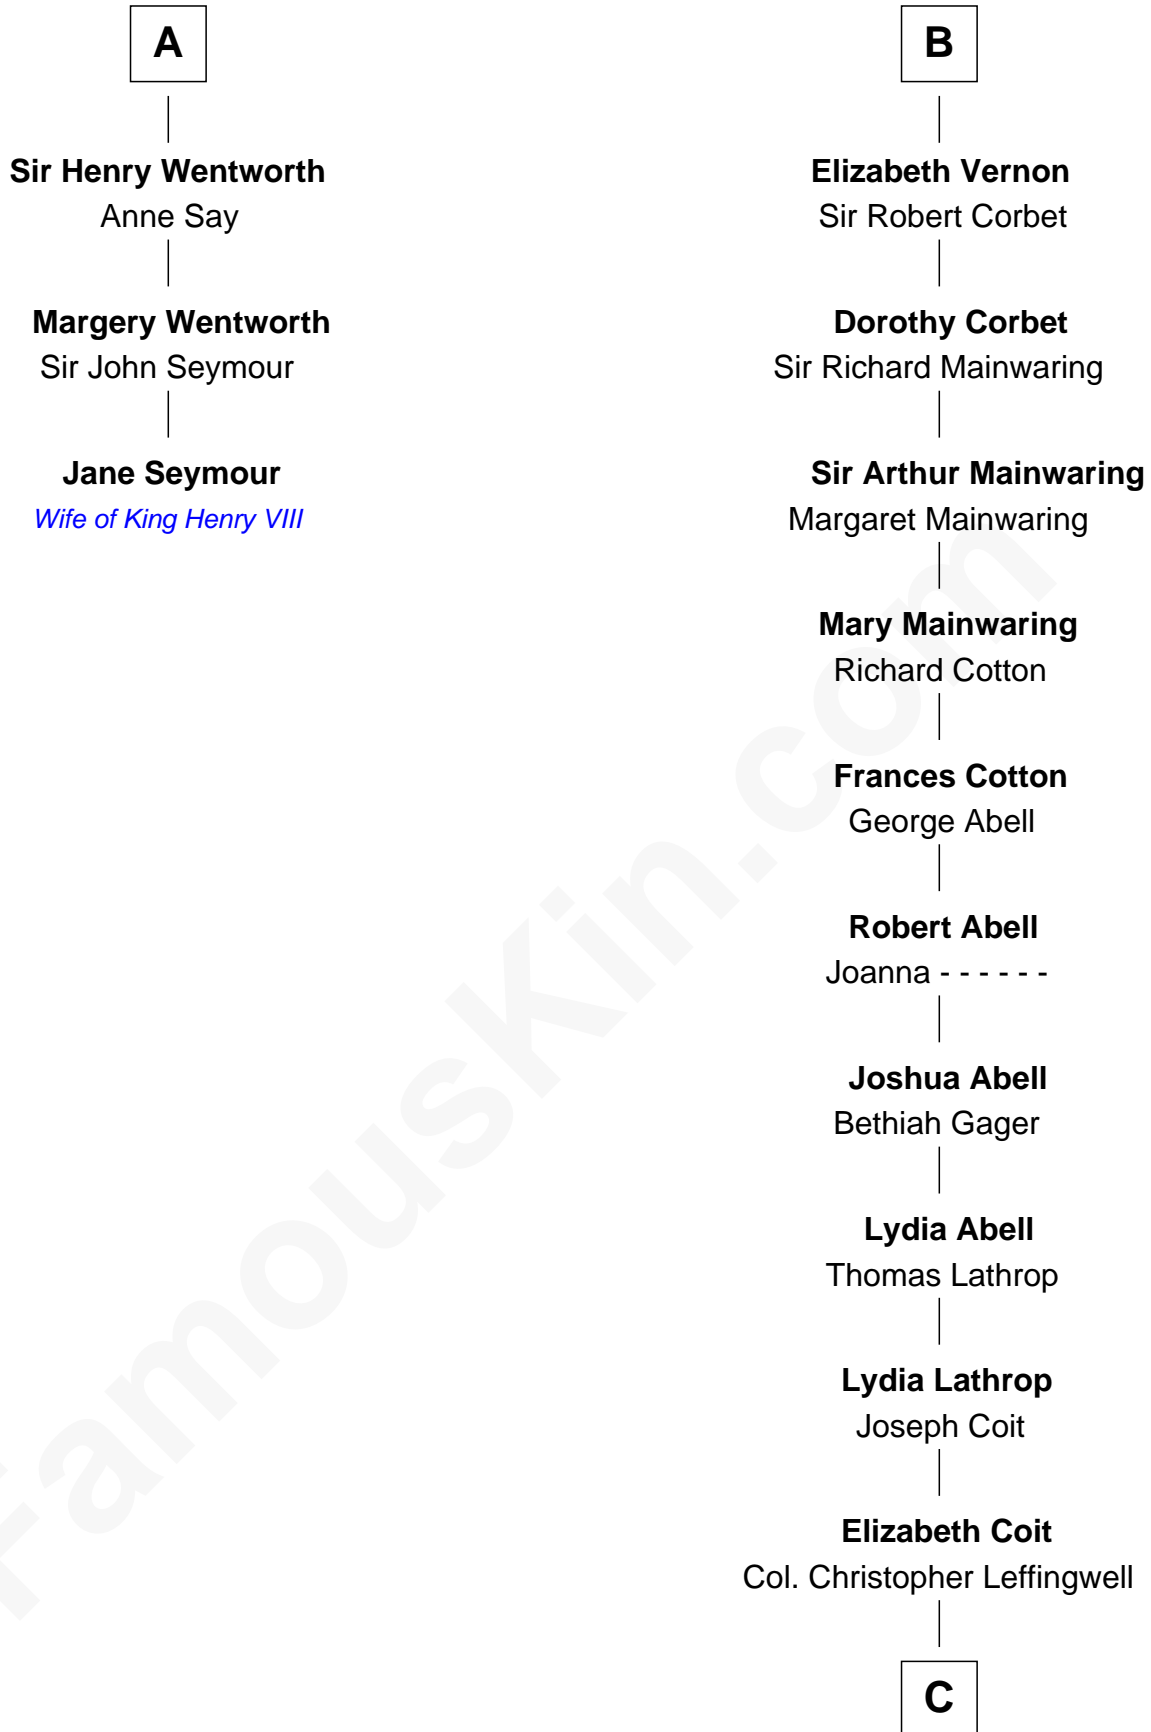

FamousKin.com Relationship Chart of

Jane Seymour

3rd Wife of King Henry VIII

9th cousin 12 times removed of

John Foster Dulles

52nd U.S. Secretary of State

C

Joanna Leffingwell

Charles Lathrop

Harriet Wadsworth Lathrop

Rev. Miron Winslow

Harriet Lathrop Winslow

Rev. John Welsh Dulles

Allen Macy Dulles

Edith Foster

John Foster Dulles

52nd U.S. Secretary of State

FamousKin.com