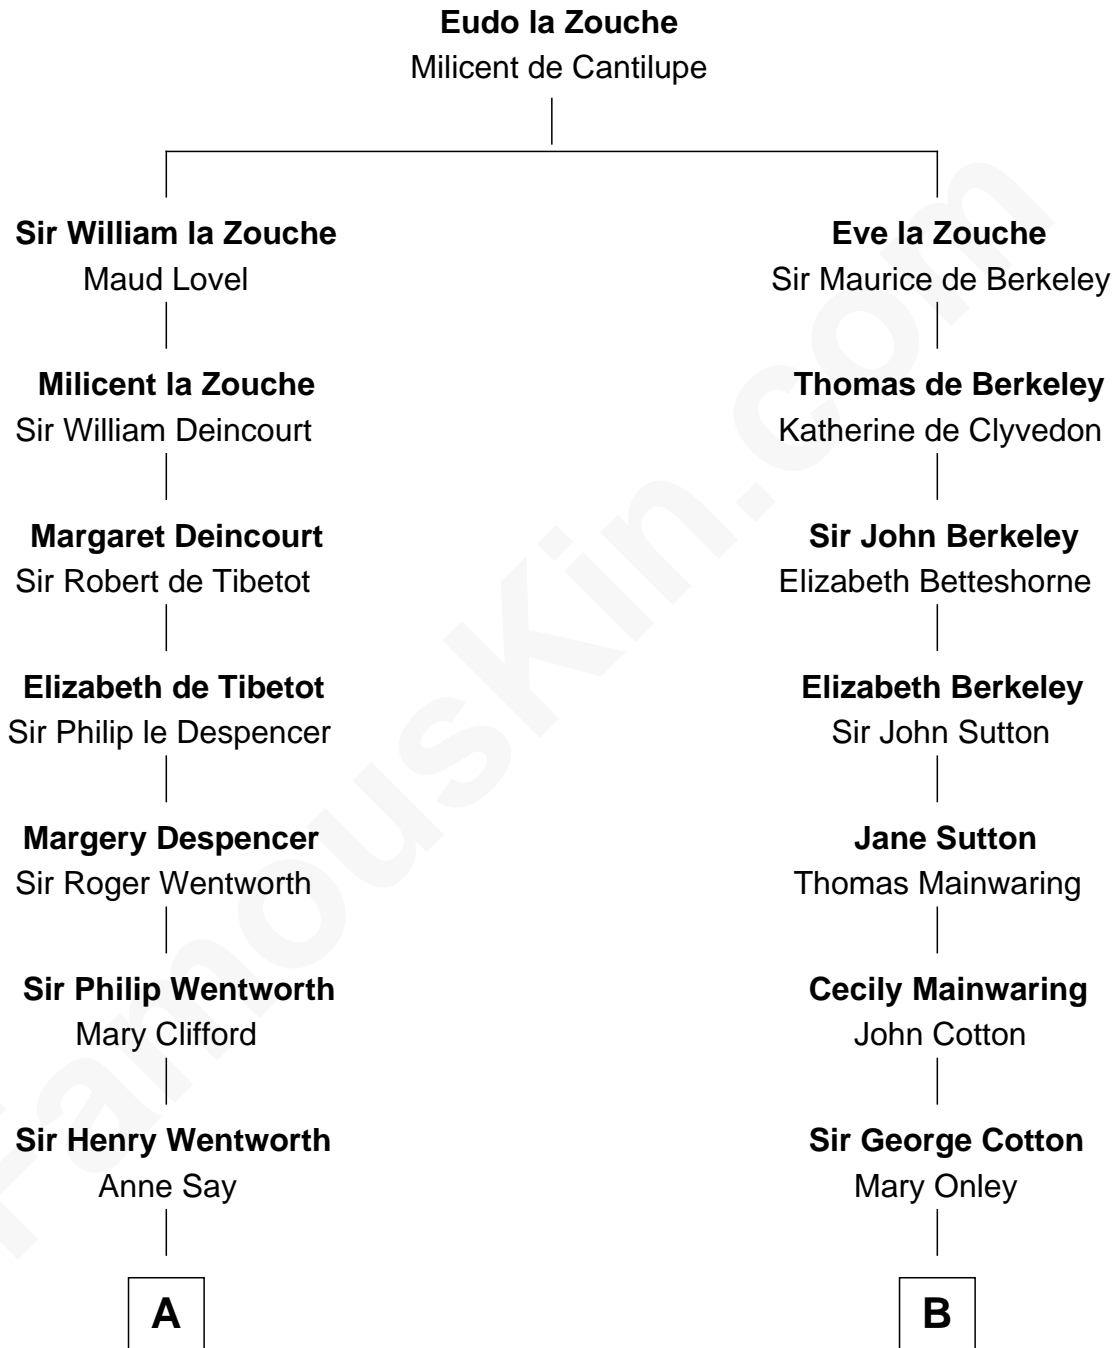

FamousKin.com Relationship Chart of

Jane Seymour

3rd Wife of King Henry VIII

8th cousin 10 times removed of

John Foster Dulles

52nd U.S. Secretary of State

C

Allen Macy Dulles

Edith Foster

John Foster Dulles

52nd U.S. Secretary of State

FamousKin.com