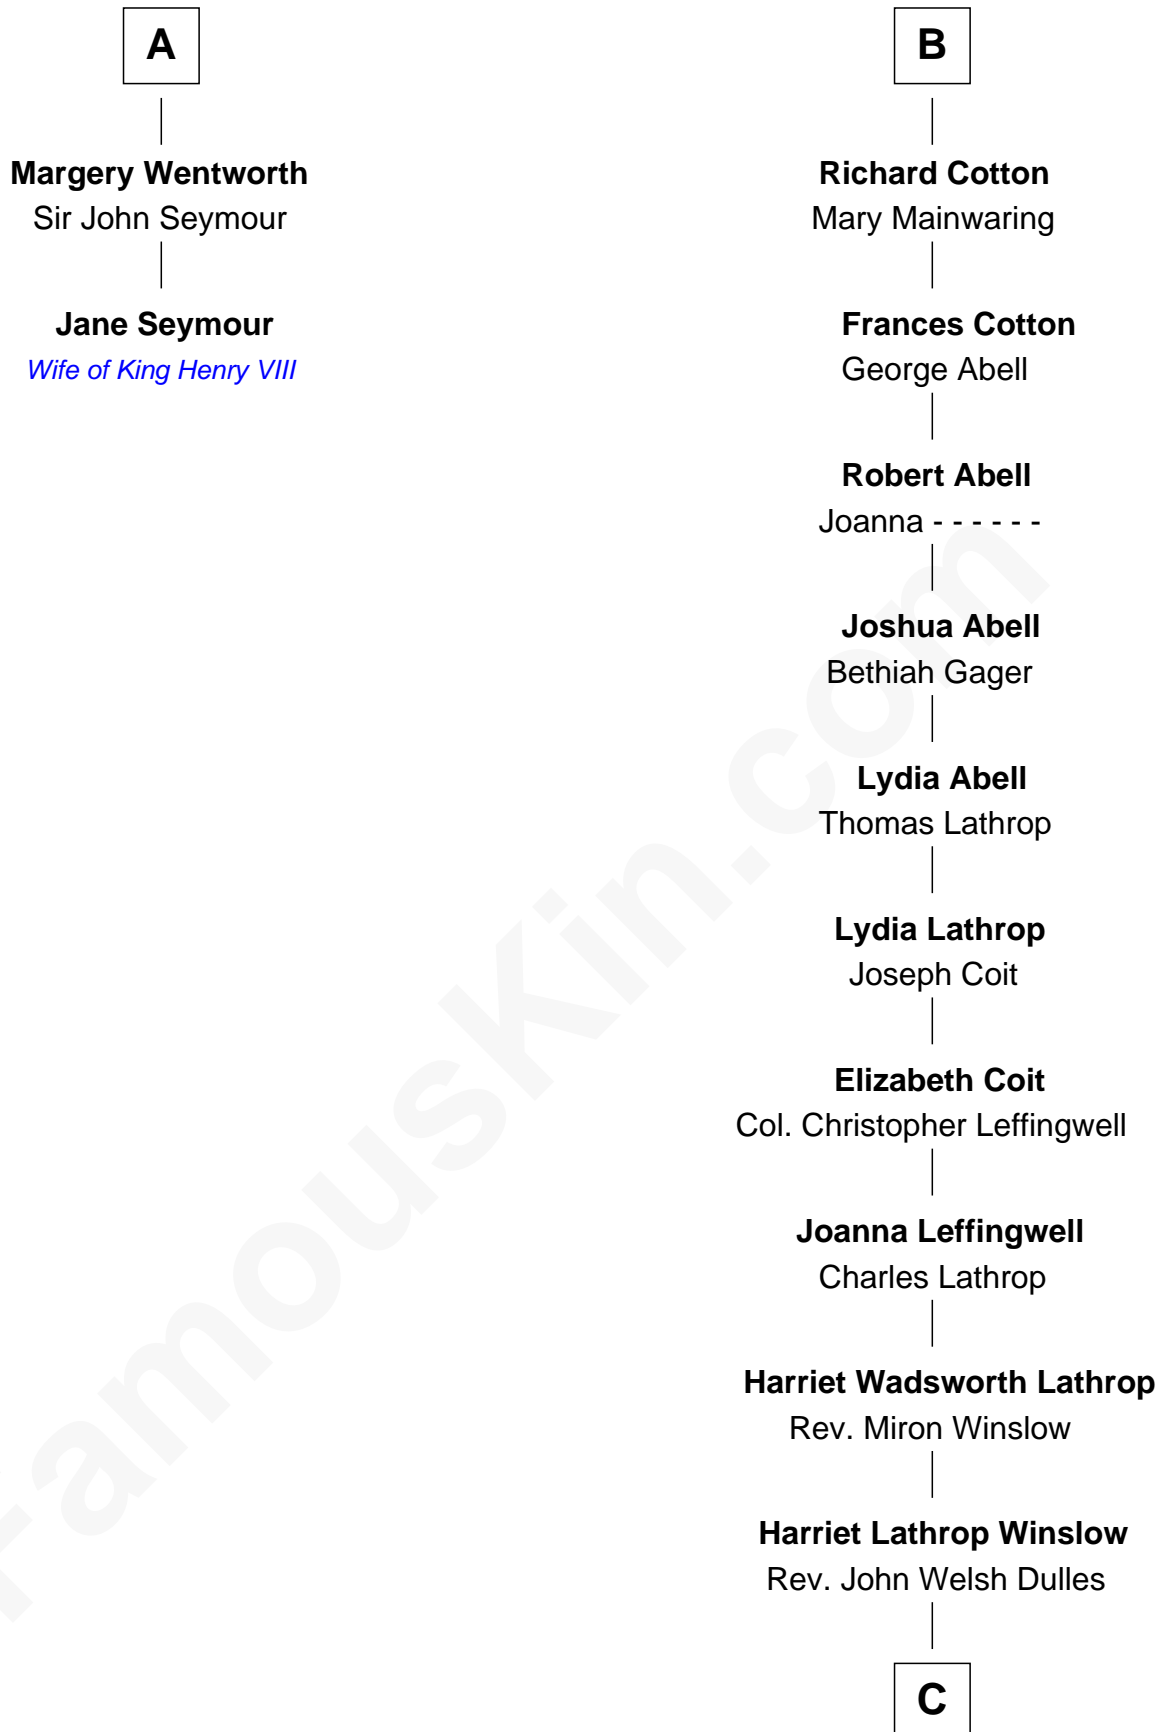

FamousKin.com Relationship Chart of

Jane Seymour

3rd Wife of King Henry VIII

8th cousin 10 times removed of

John Foster Dulles

52nd U.S. Secretary of State

C

Allen Macy Dulles