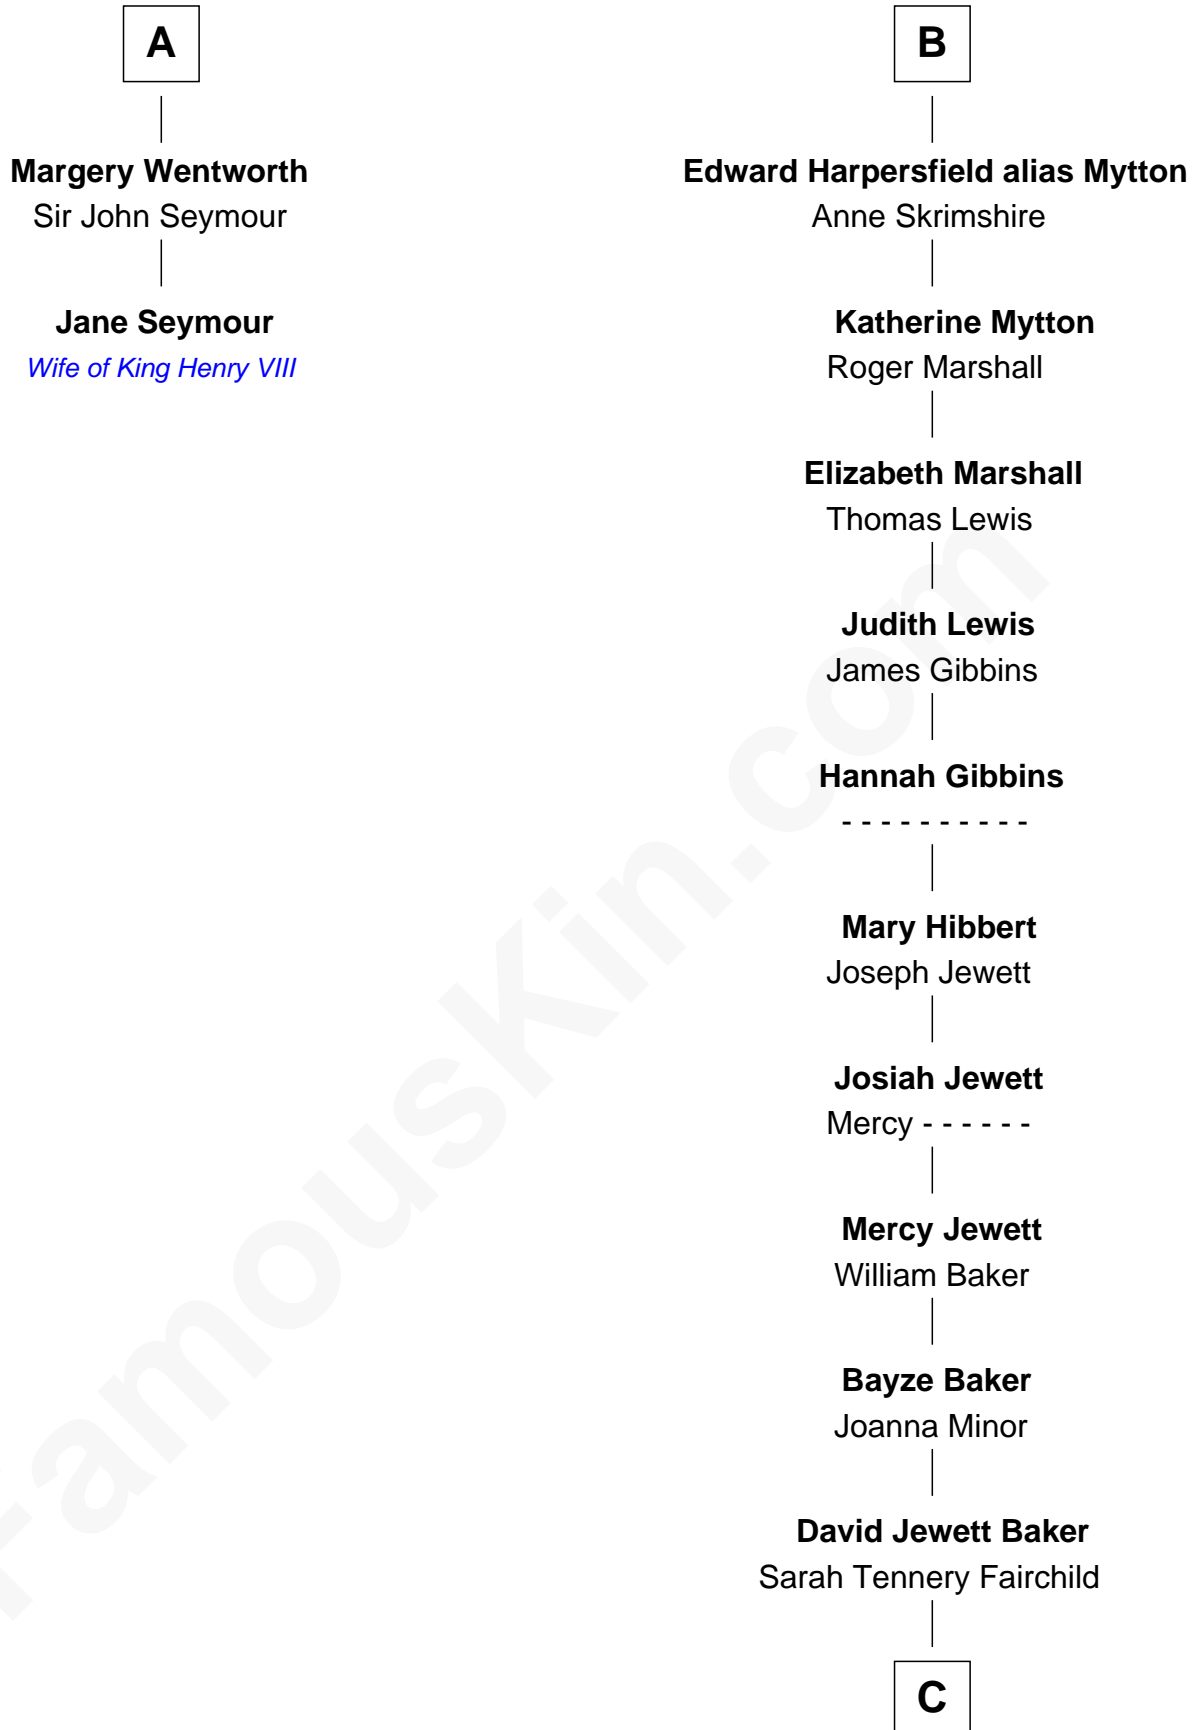

FamousKin.com Relationship Chart of

Jane Seymour

3rd Wife of King Henry VIII

8th cousin 13 times removed of

Chevy Chase

Comedian, Actor and Writer

C

Sarah Tennery Baker