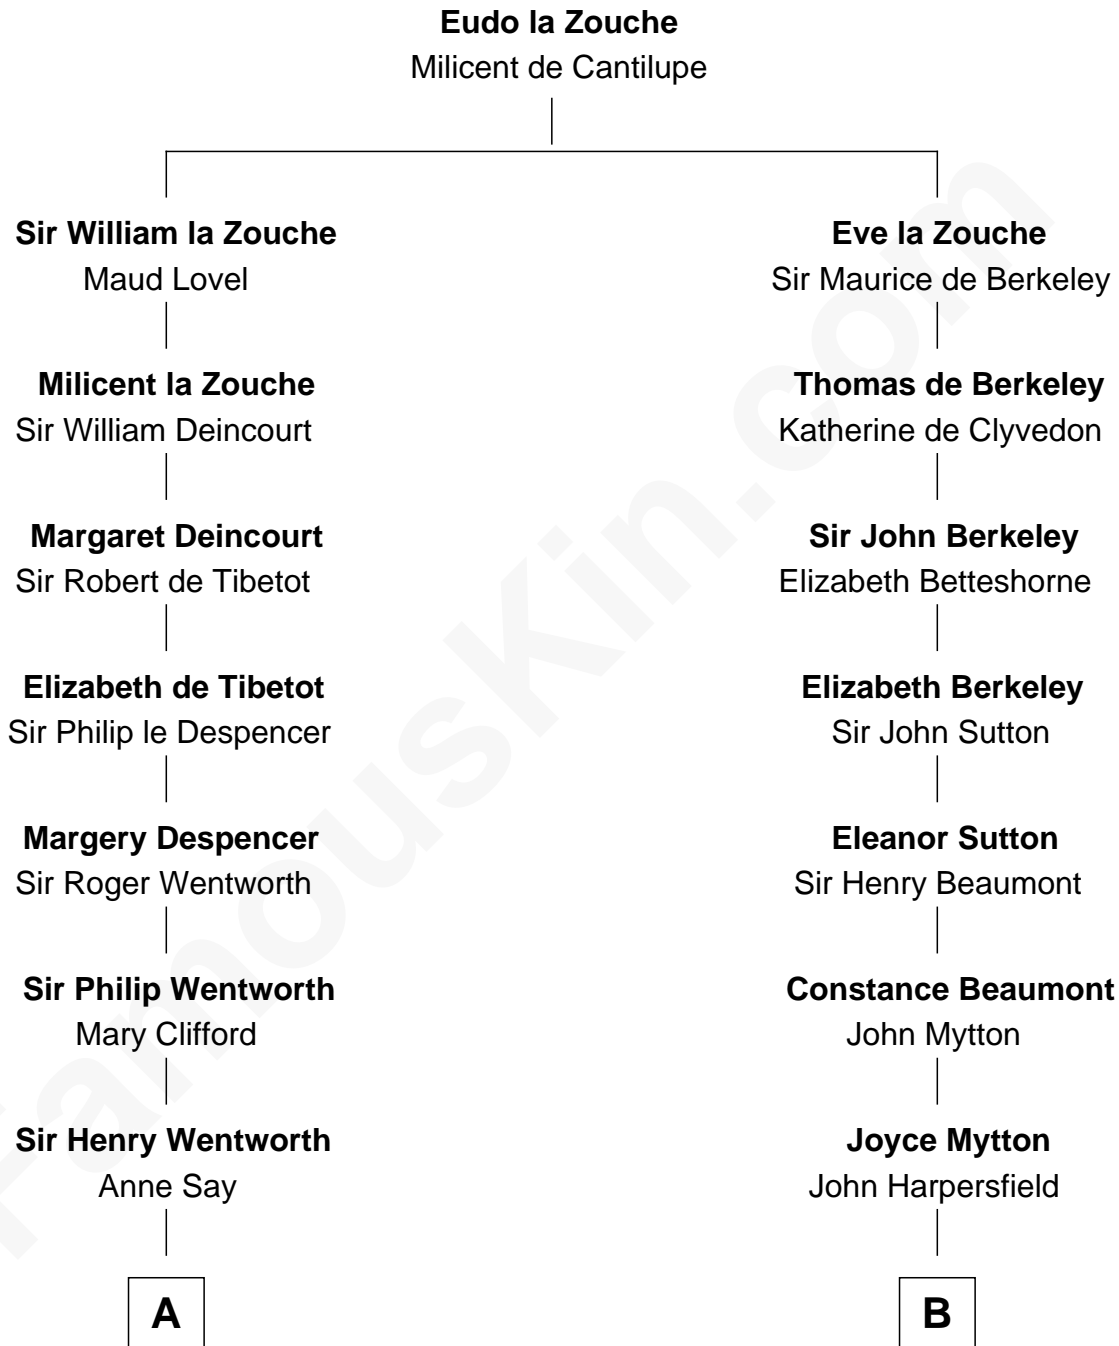

FamousKin.com Relationship Chart of

Jane Seymour

3rd Wife of King Henry VIII

8th cousin 13 times removed of

Chevy Chase

Comedian, Actor and Writer

C

Sarah Tennery Baker