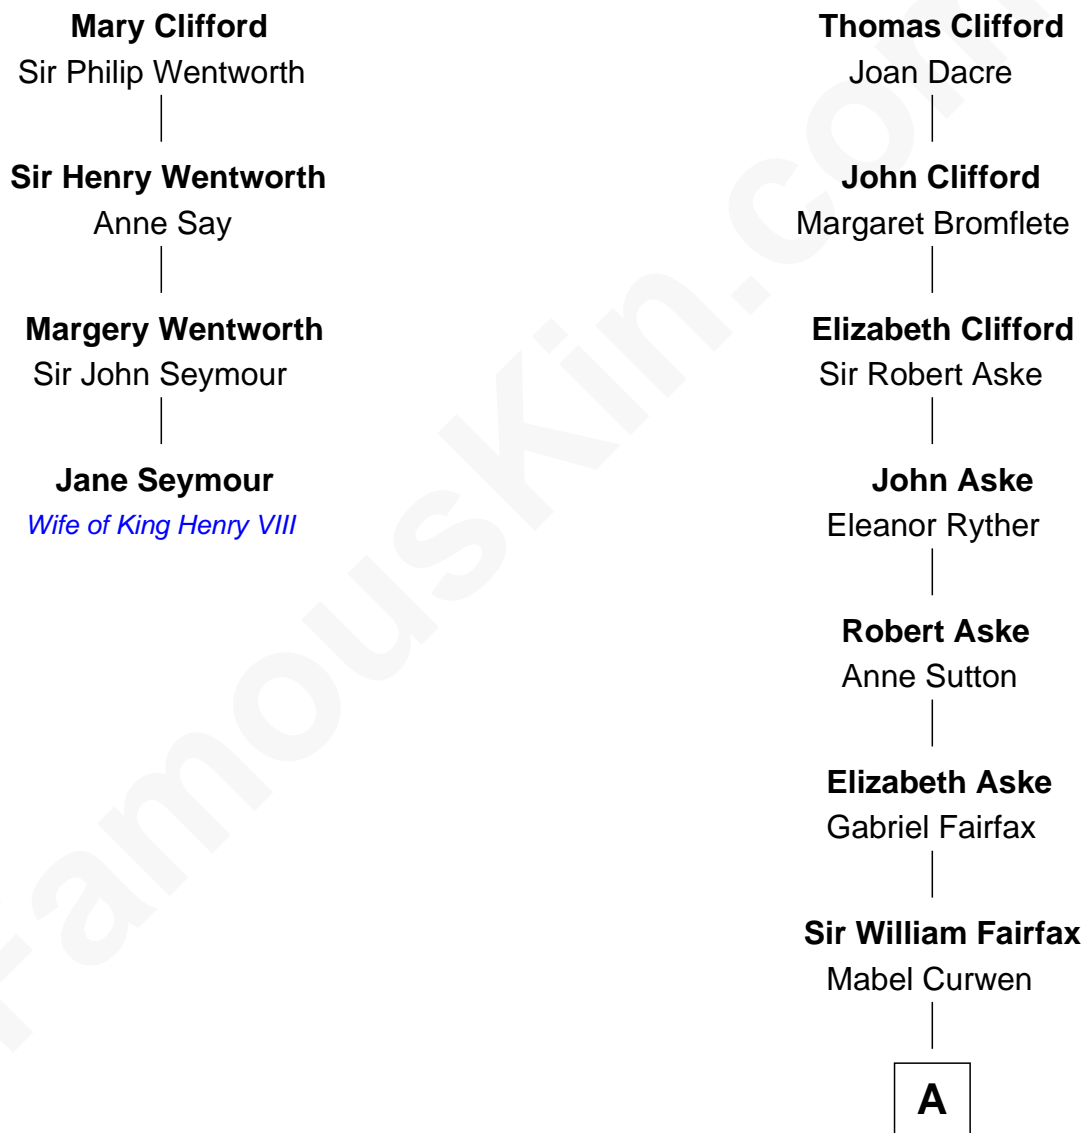

# FamousKin.com Relationship Chart of

**Jane Seymour**

*3rd Wife of King Henry VIII*

3rd cousin 17 times removed of

**Ellen DeGeneres**

*Comedienne and TV Personality*

**Sir John Clifford**

Elizabeth Percy

**A**

**Sir Philip Fairfax**  
Frances Sheffield

**Sir William Fairfax**  
Frances Chaloner

**Isabella Fairfax**  
Nathaniel Bladen

**William Bladen**  
Anne Van Swearingen

**Anne Bladen**  
Benjamin Tasker

**Rebecca Tasker**  
Daniel Dulany

**Benjamin Tasker Dulany**  
Elizabeth French

**Dr. Benjamin Tasker Dulany**  
Eliza Rozier

**Nora Neale Dulany**  
Henry Constantine DeGeneres

**Joseph C. DeGeneres**  
Mary Whittemore