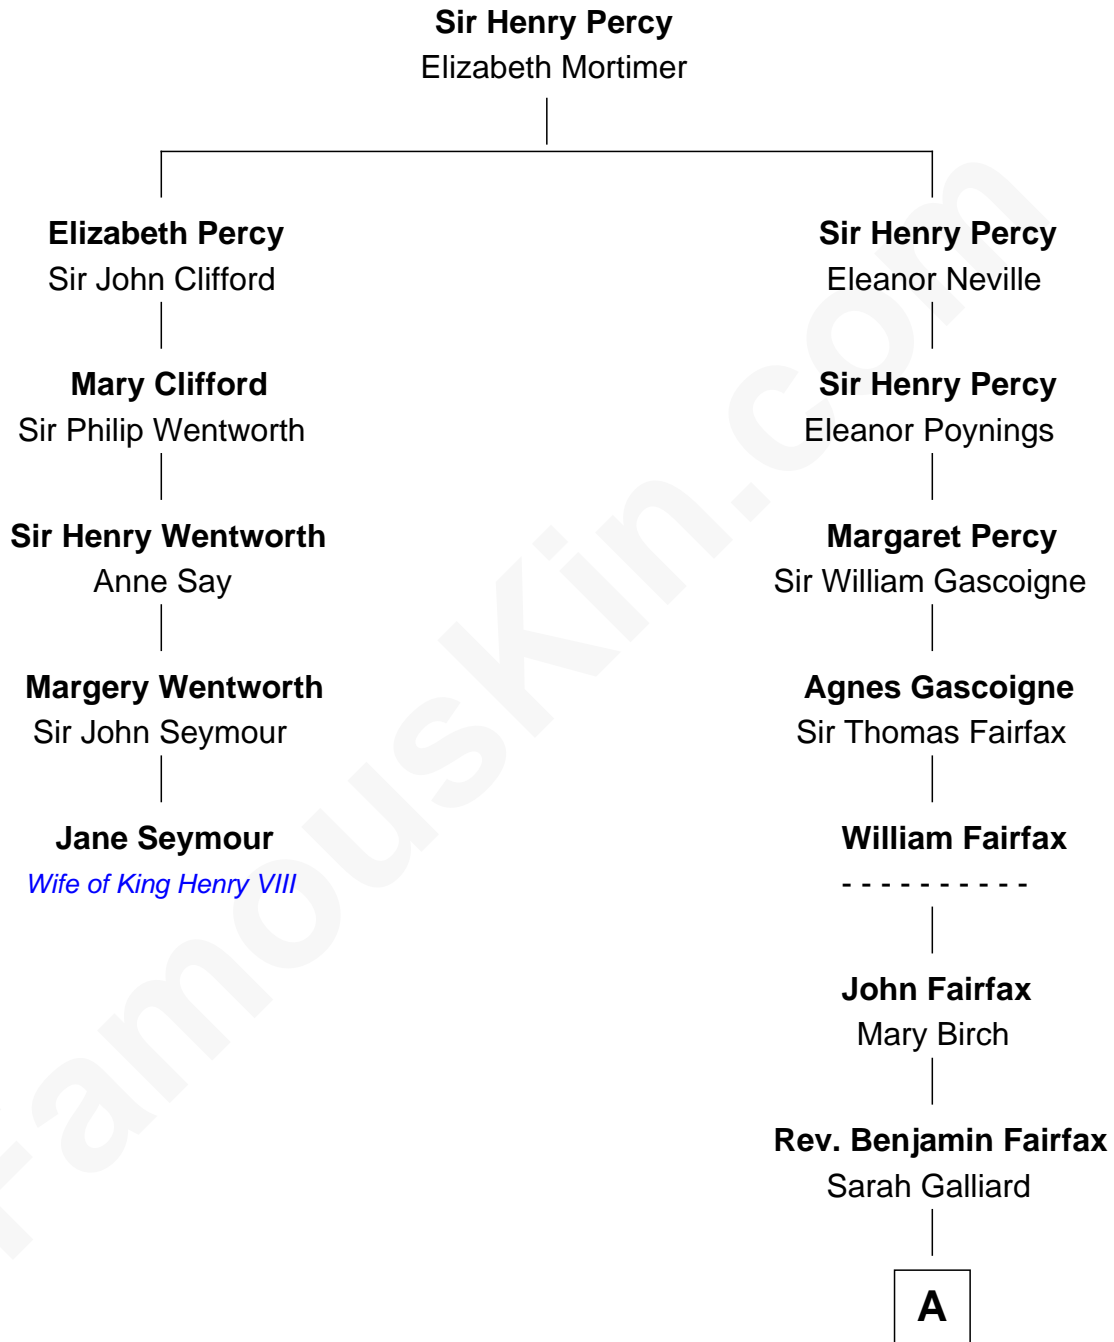

FamousKin.com Relationship Chart of

Jane Seymour

3rd Wife of King Henry VIII

4th cousin 13 times removed of

Guy Ritchie

British Filmmaker

A

Benjamin Fairfax

Catherine Marsh

Edward Martineau

Eleanor Rogers

William Martineau

Margaretta Sarah Mason

Edith Jane Martineau

Vivian Guy Ouseley McLaughlin

Doris Margaretta McLaughlin