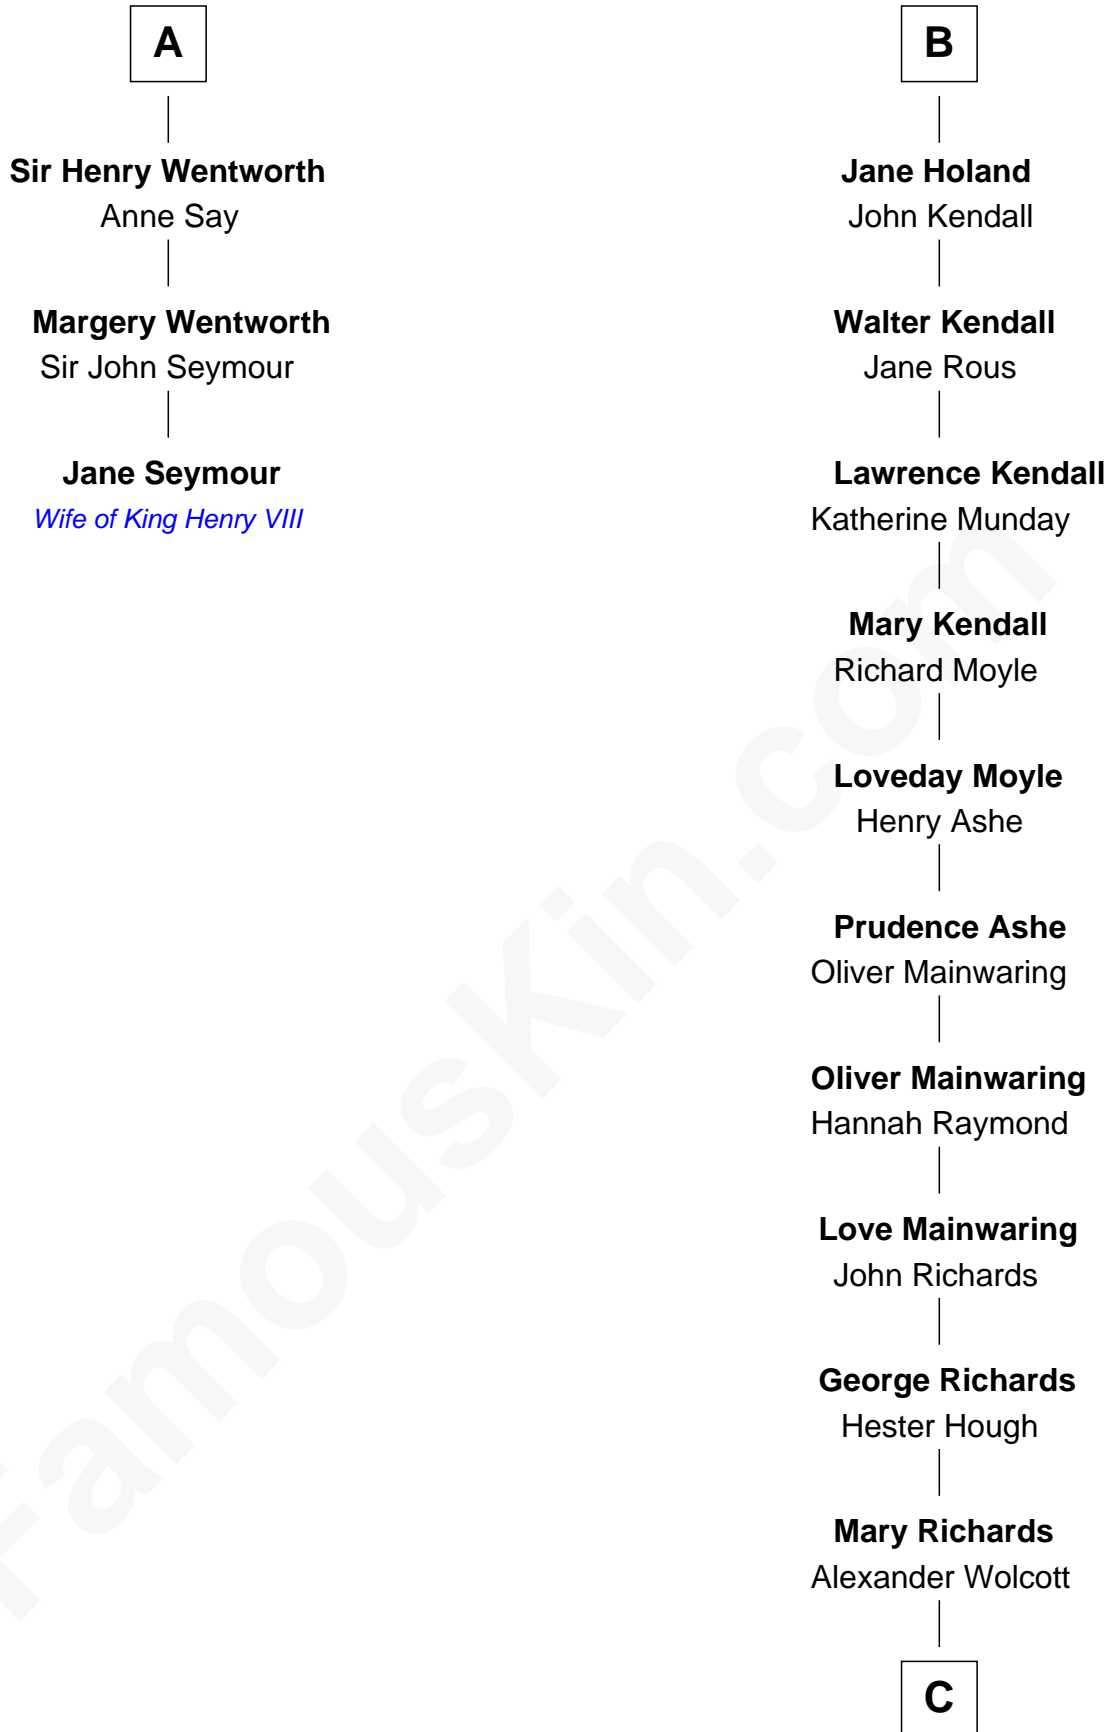

# FamousKin.com Relationship Chart of

**Jane Seymour**

*3rd Wife of King Henry VIII*

9th cousin 12 times removed of

**Buckminster Fuller**

*Author, Architect, and Inventor*

**Alan la Zouche**

Ellen de Quincy

**C**

**Christopher Wolcott**

Lucy Parsons

**Christopher Columbus Wolcott**

Susan Blinn

**Caroline Matilda Wolcott**

Martin Andrews

**Caroline Wolcott Andrews**