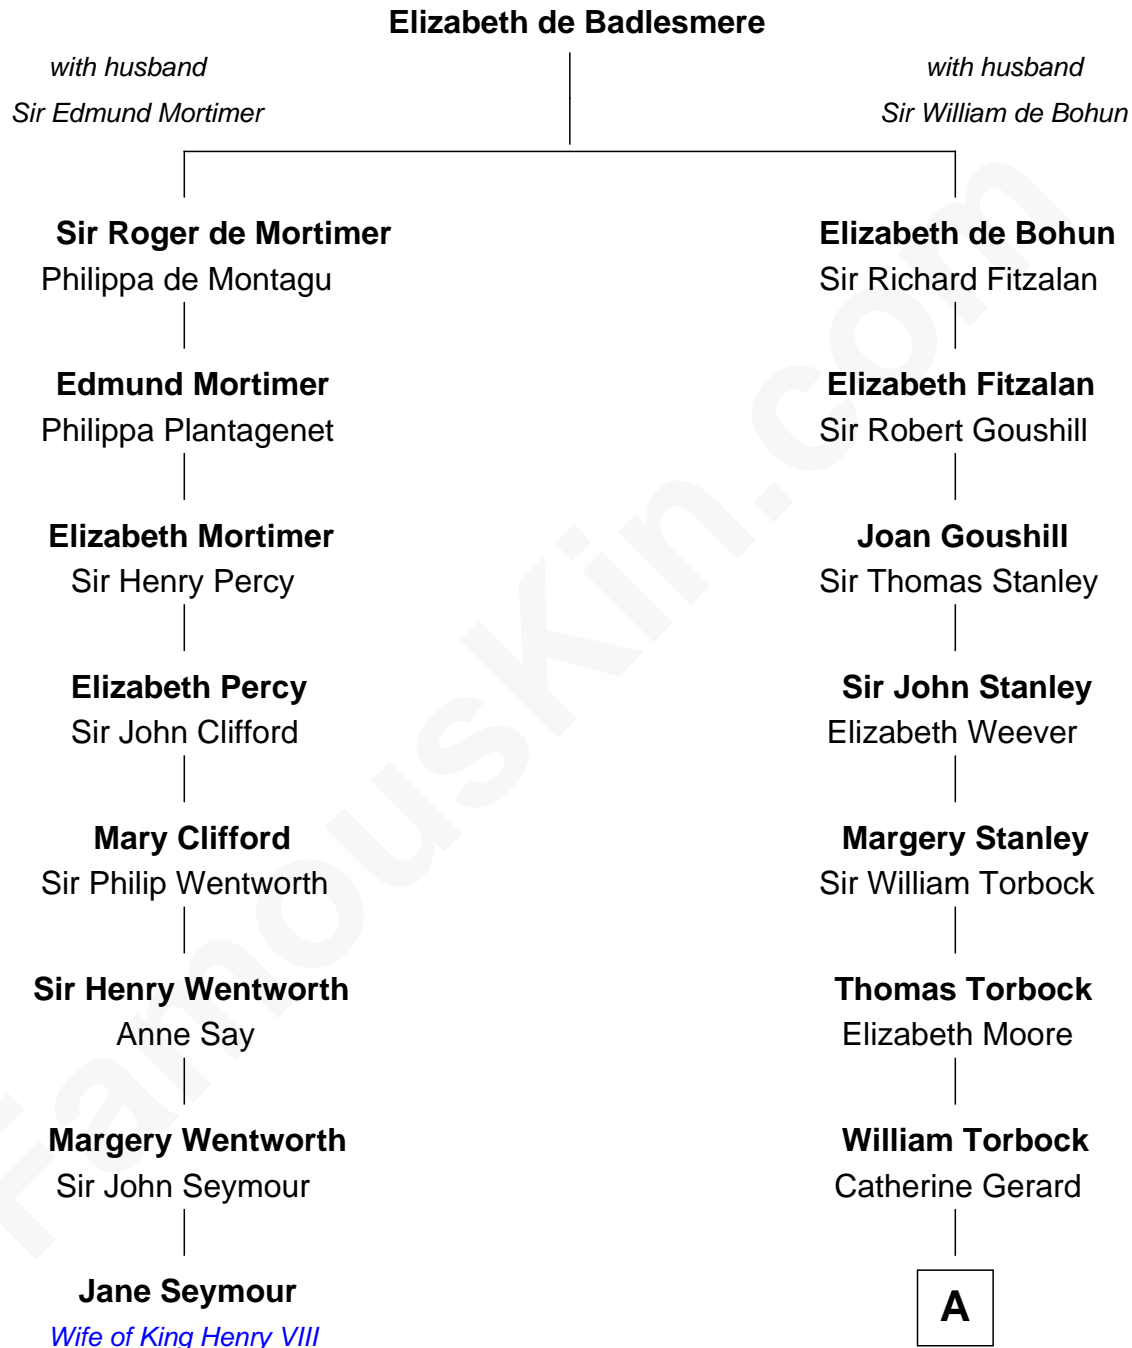

FamousKin.com

Relationship Chart of

Jane Seymour

3rd Wife of King Henry VIII

7th cousin 10 times removed of

Buckminster Fuller

Author, Architect, and Inventor

A

Margaret Torbock

Oliver Mainwaring

Oliver Mainwaring

Prudence Ashe

Oliver Mainwaring

Hannah Raymond

Love Mainwaring

John Richards