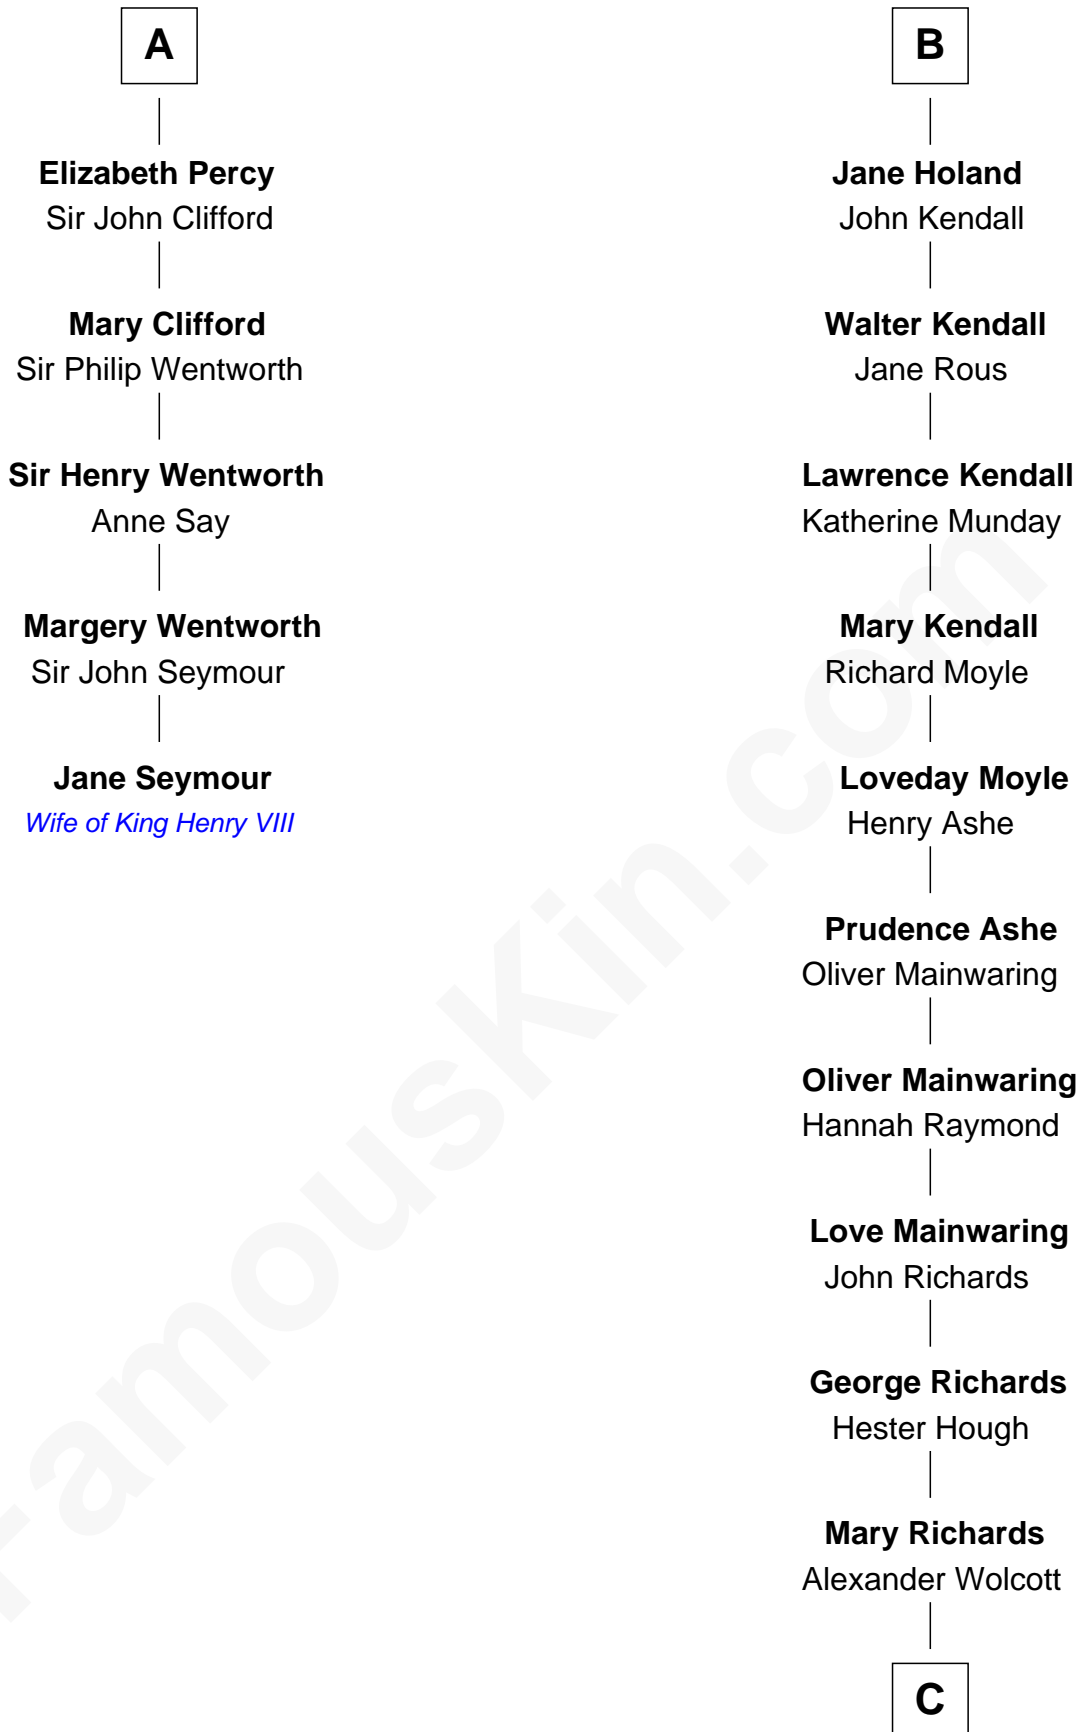

FamousKin.com Relationship Chart of

Jane Seymour

3rd Wife of King Henry VIII

11th cousin 10 times removed of

Buckminster Fuller

Author, Architect, and Inventor

C

Christopher Wolcott

Lucy Parsons

Christopher Columbus Wolcott

Susan Blinn

Caroline Matilda Wolcott

Martin Andrews

Caroline Wolcott Andrews

Richard Buckminster Fuller

Buckminster Fuller