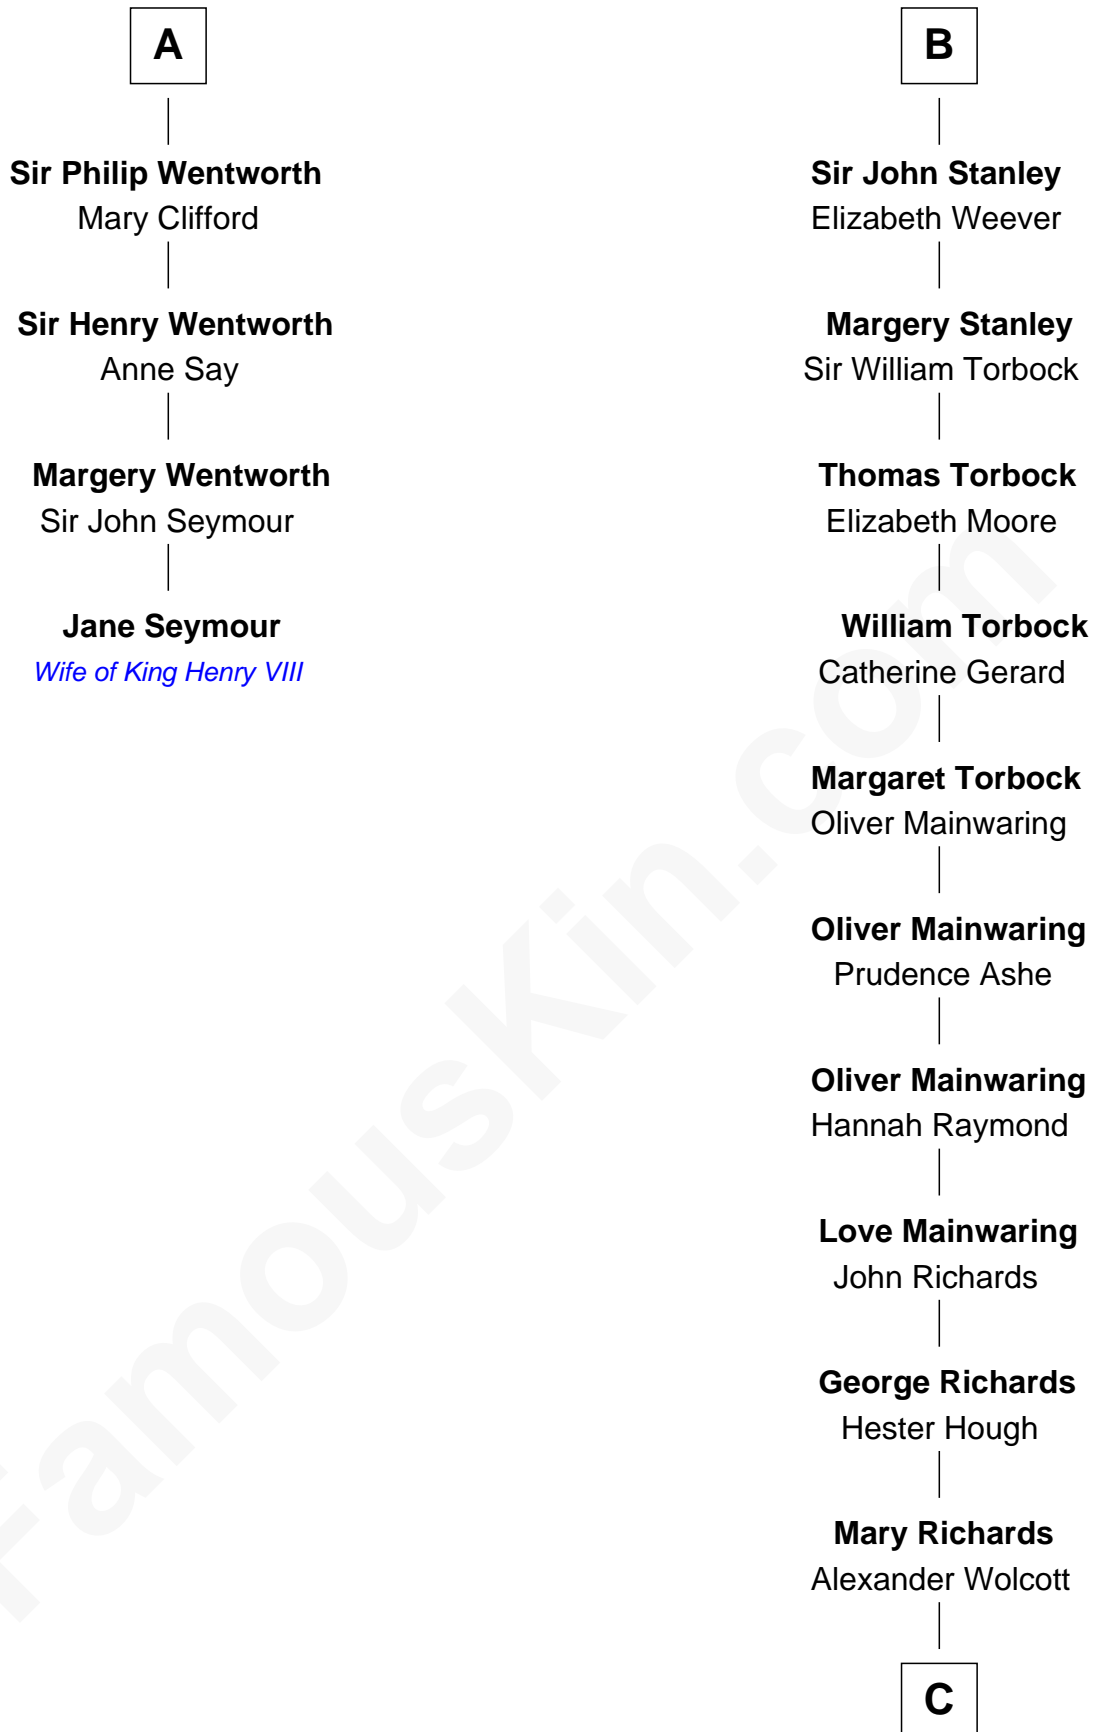

# FamousKin.com Relationship Chart of

**Jane Seymour**

*3rd Wife of King Henry VIII*

10th cousin 11 times removed of

**Buckminster Fuller**

*Author, Architect, and Inventor*

**William de Braiose**

Eva Marshal

**Eve de Braiose**  
Sir William de Cantilupe

**Milicent de Cantilupe**  
Eudo la Zouche

**Sir William la Zouche**  
Maud Lovel

**Milicent la Zouche**  
Sir William Deincourt

**Margaret Deincourt**  
Sir Robert de Tibetot

**Elizabeth de Tibetot**  
Sir Philip le Despencer

**Margery Despencer**  
Sir Roger Wentworth

**A**

**Eleanor de Braiose**  
Sir Humphrey de Bohun

**Humphrey de Bohun**  
Maud de Fiennes

**Humphrey de Bohun**  
Elizabeth Plantagenet

**Sir William de Bohun**  
Elizabeth de Badlesmere

**Elizabeth de Bohun**  
Sir Richard Fitzalan

**Elizabeth Fitzalan**  
Sir Robert Goushill

**Joan Goushill**  
Sir Thomas Stanley

**B**

**C**

**Christopher Wolcott**