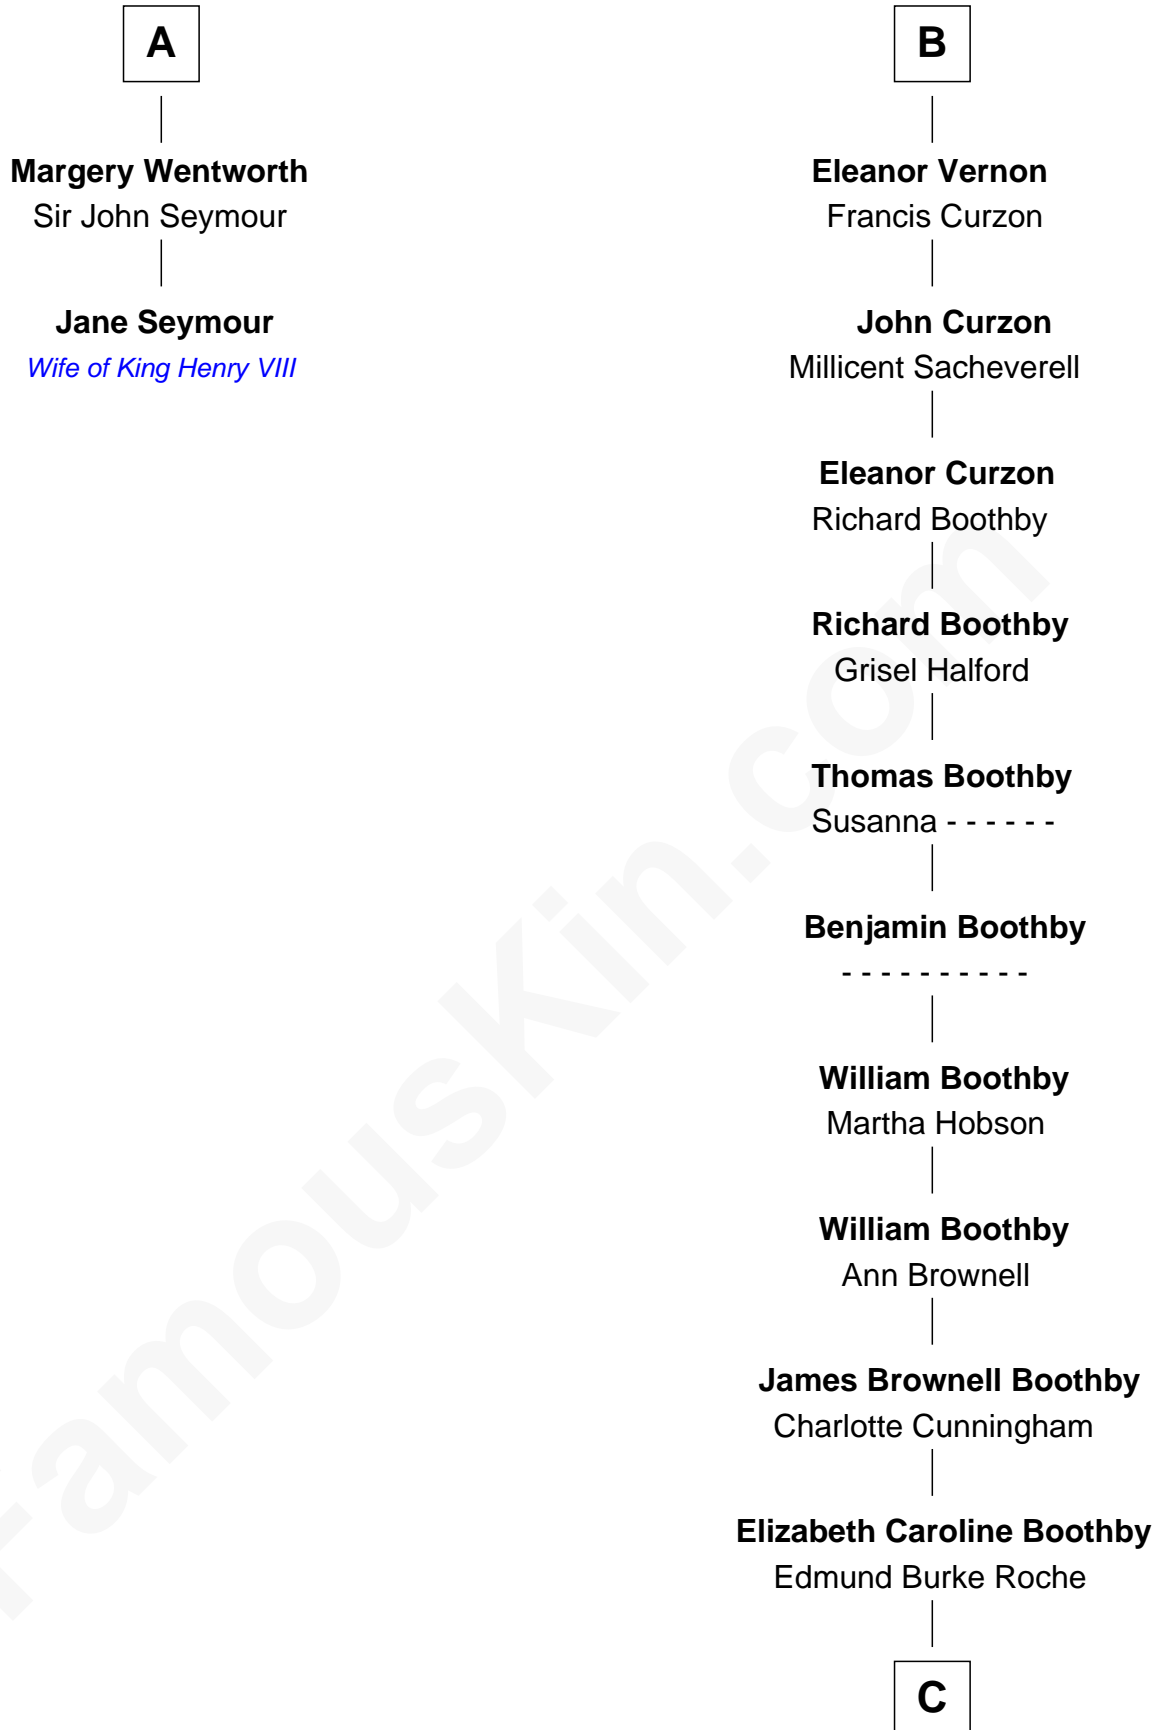

# FamousKin.com Relationship Chart of

**Jane Seymour**

*3rd Wife of King Henry VIII*

8th cousin 13 times removed of

**Oliver Platt**

*Movie Actor*

**William de Ros**  
Maude de Vaux

**C**

**James Boothby Burke Roche**

Frances Eleanor Work

**Cynthia Burke Roche**

Arthur Scott Burden

**Eileen Burden**

Walter Maynard

**Sheila Maynard**

Nicholas Platt

**Oliver Platt**

*Movie Actor*