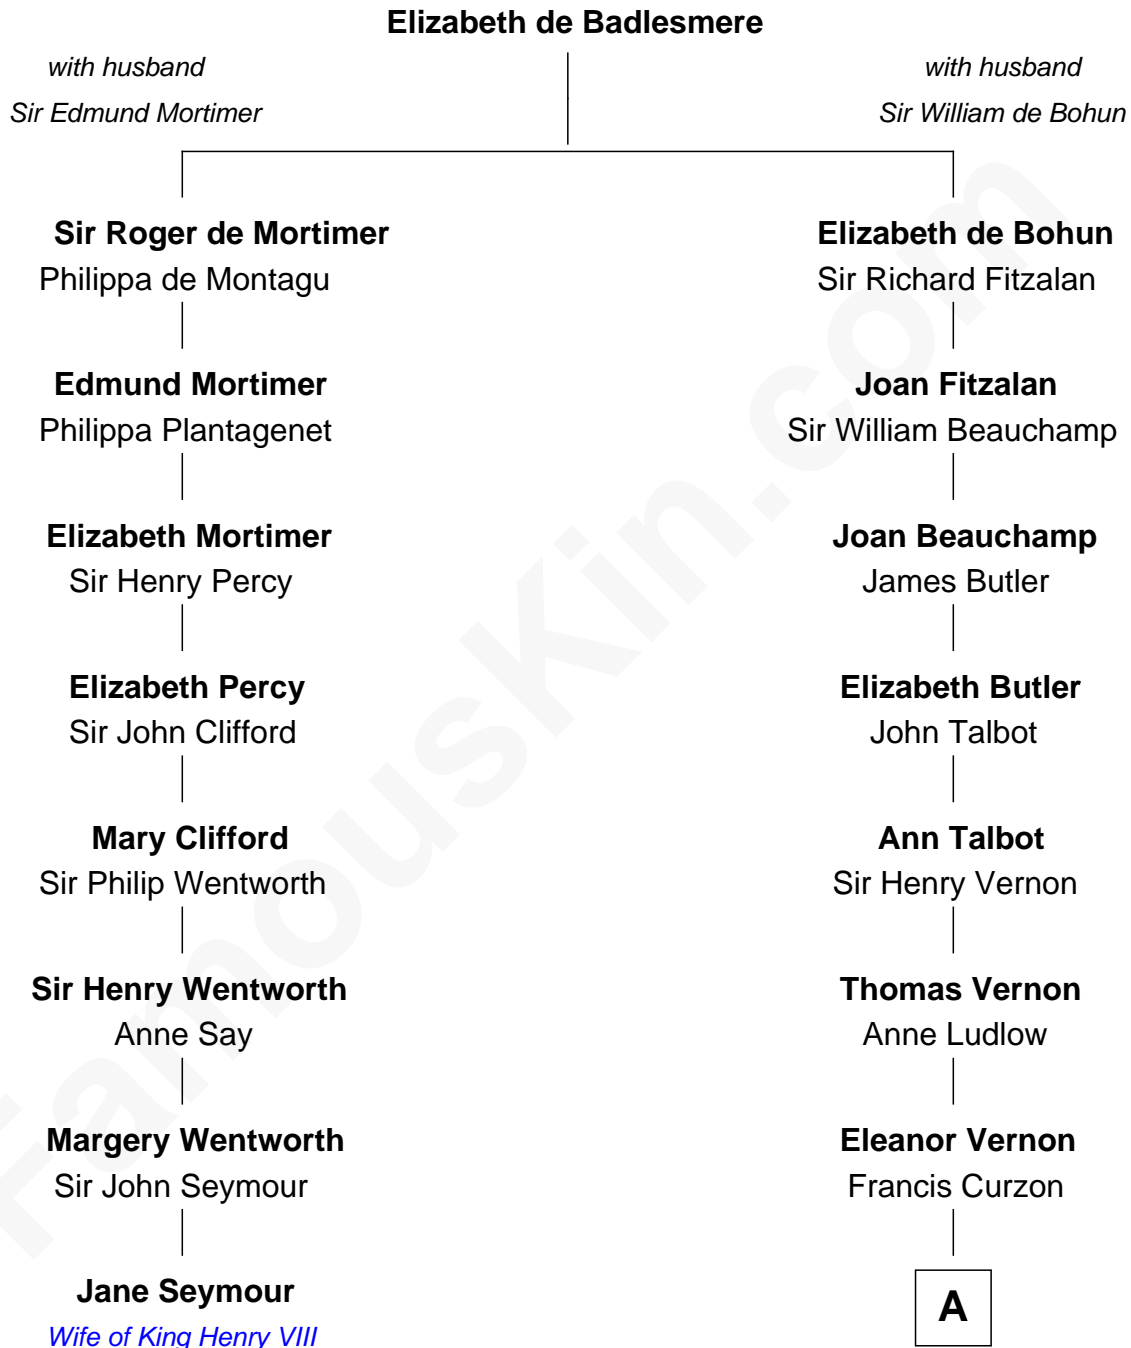

FamousKin.com Relationship Chart of

Jane Seymour

3rd Wife of King Henry VIII

7th cousin 13 times removed of

Oliver Platt

Movie Actor

A

John Curzon
Millicent Sacheverell

Eleanor Curzon
Richard Boothby

Richard Boothby
Grisel Halford

Thomas Boothby
Susanna - - - - -

Benjamin Boothby
- - - - -

William Boothby
Martha Hobson

William Boothby
Ann Brownell

James Brownell Boothby
Charlotte Cunningham

Elizabeth Caroline Boothby
Edmund Burke Roche

James Boothby Burke Roche
Frances Eleanor Work

B

B

Cynthia Burke Roche

Arthur Scott Burden

Eileen Burden

Walter Maynard