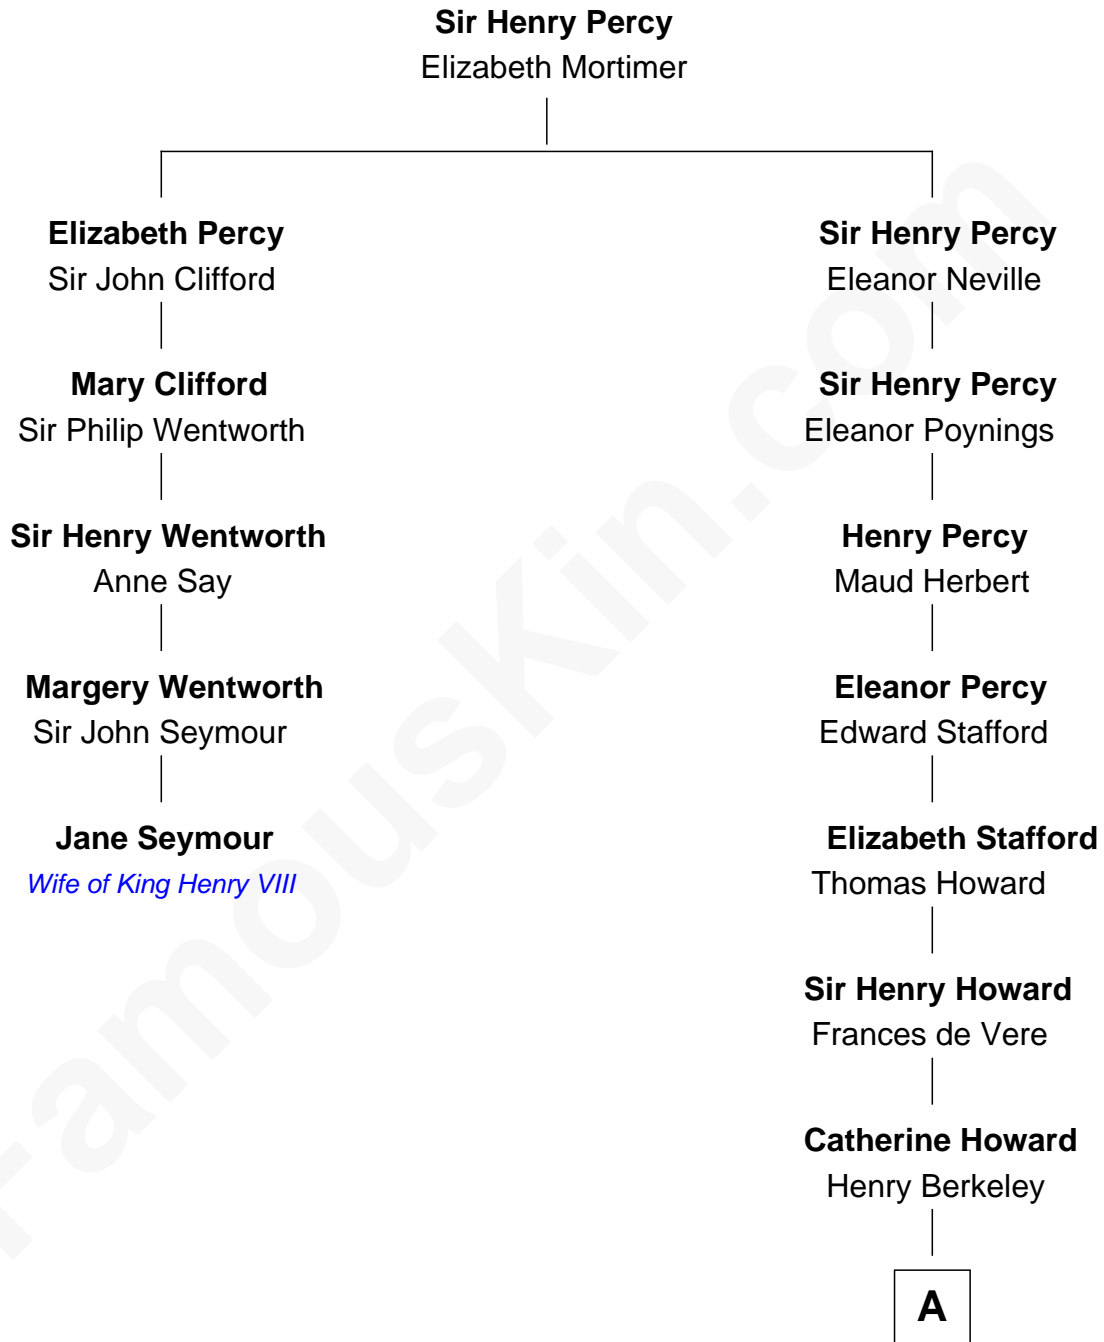

FamousKin.com Relationship Chart of

Jane Seymour

3rd Wife of King Henry VIII

4th cousin 14 times removed of

Thomas Hunt Morgan

Nobel Prize Winner in Physiology or Medicine

A

Mary Berkeley
Sir John Zouche

Sir John Zouche
Isabel Lowe

Elizabeth Zouche
Col. Devereux Wolseley

Anne Wolseley
Rev. Thomas Knipe

Anne Knipe
Michael Arnold

Alicia Arnold
John Ross

Ann Arnold Ross
Frances Key

John Ross Key
Anne Phebe Penn Dagworthy Charlton