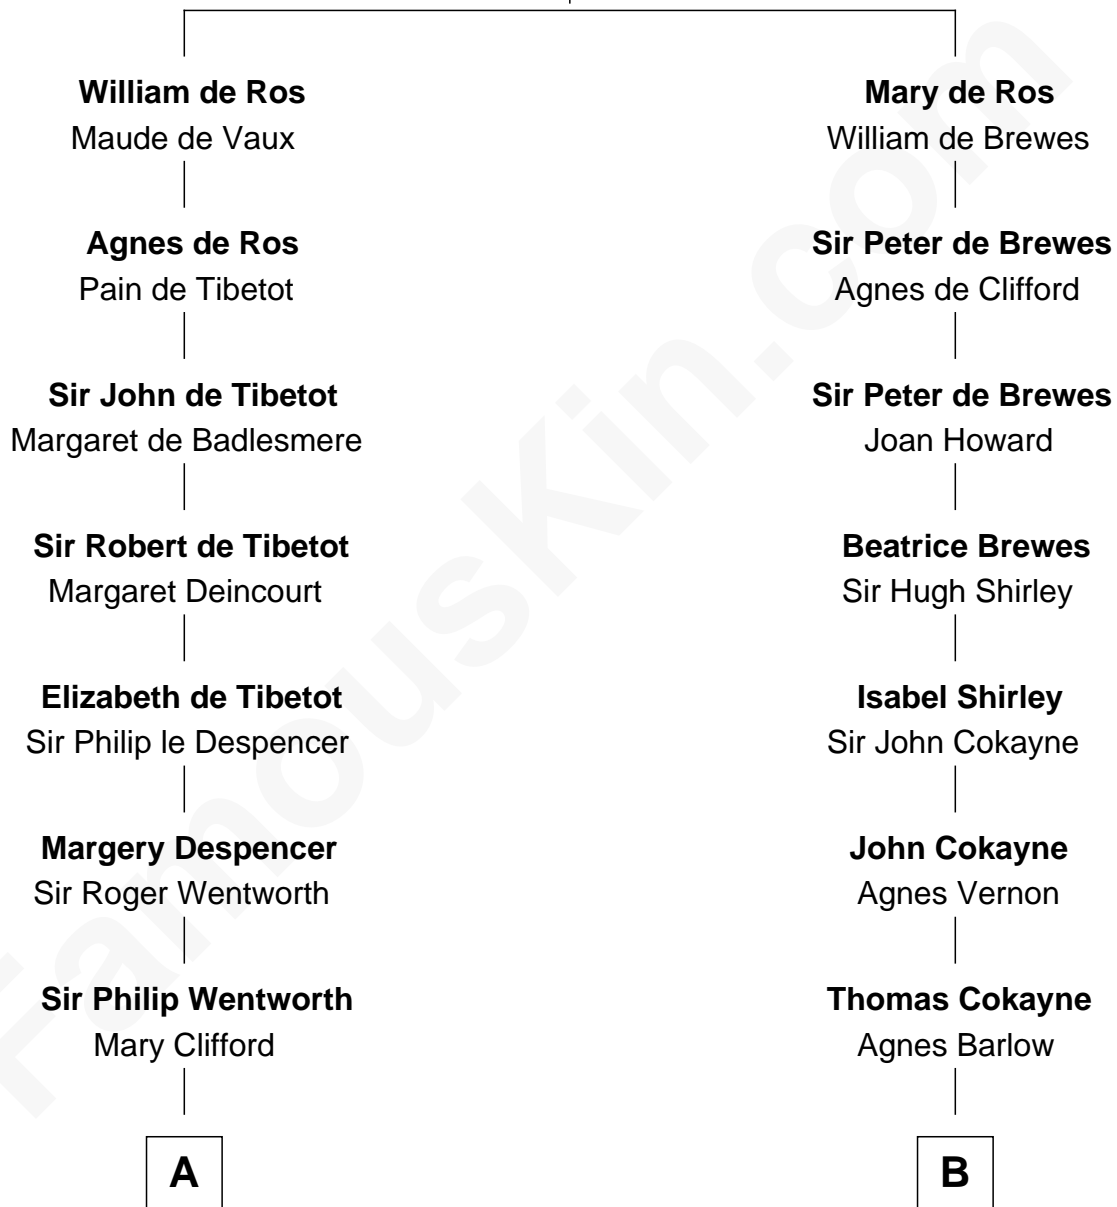

# FamousKin.com Relationship Chart of

**Jane Seymour**

*3rd Wife of King Henry VIII*

9th cousin 12 times removed of

**Thomas Hunt Morgan**

*Nobel Prize Winner in Physiology or Medicine*

**Sir Robert de Ros**

Isabel de Aubeney

C

**John Ross Key**

Anne Phebe Penn Dagworthy Charlton

**Francis Scott Key**

Mary Tayloe Lloyd

**Elizabeth Phoebe Key**

Charles Howard