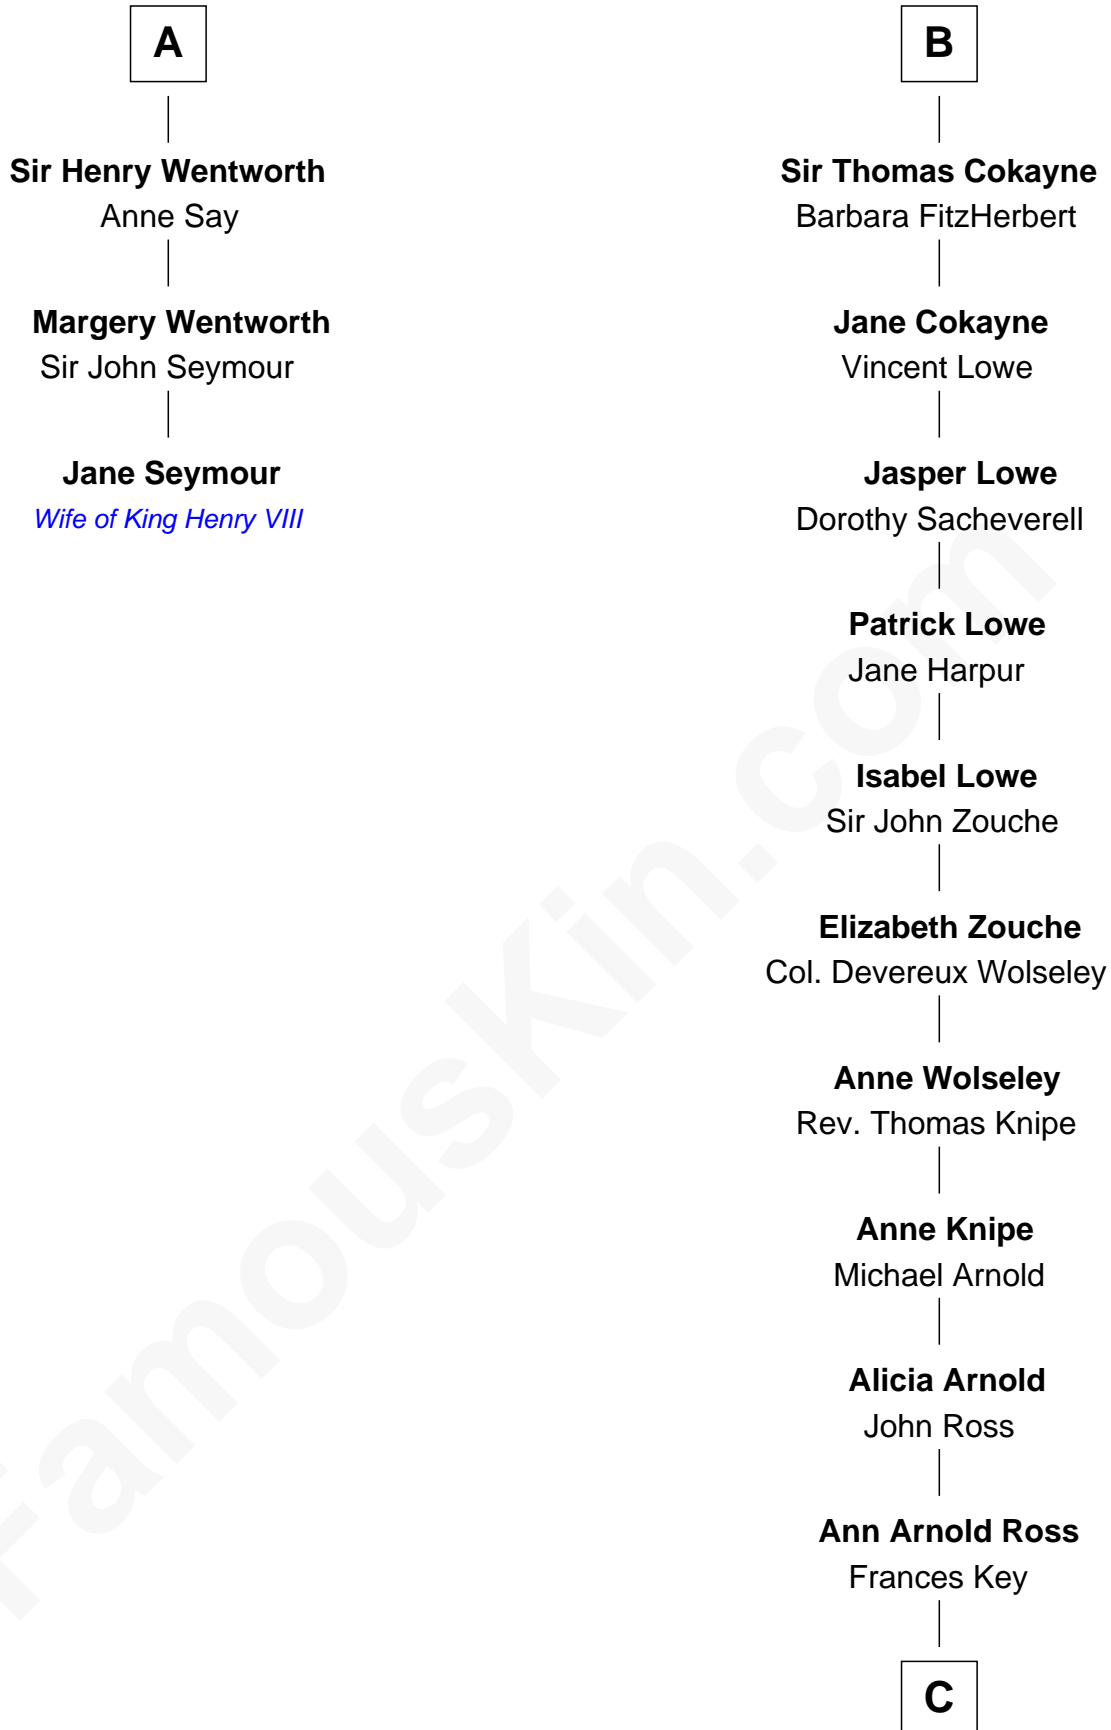

# FamousKin.com Relationship Chart of

**Jane Seymour**

*3rd Wife of King Henry VIII*

9th cousin 12 times removed of

**Thomas Hunt Morgan**

*Nobel Prize Winner in Physiology or Medicine*

**Sir Robert de Ros**

Isabel de Aubeney

C

**John Ross Key**

Anne Phebe Penn Dagworthy Charlton

**Francis Scott Key**

Mary Tayloe Lloyd

**Elizabeth Phoebe Key**

Charles Howard