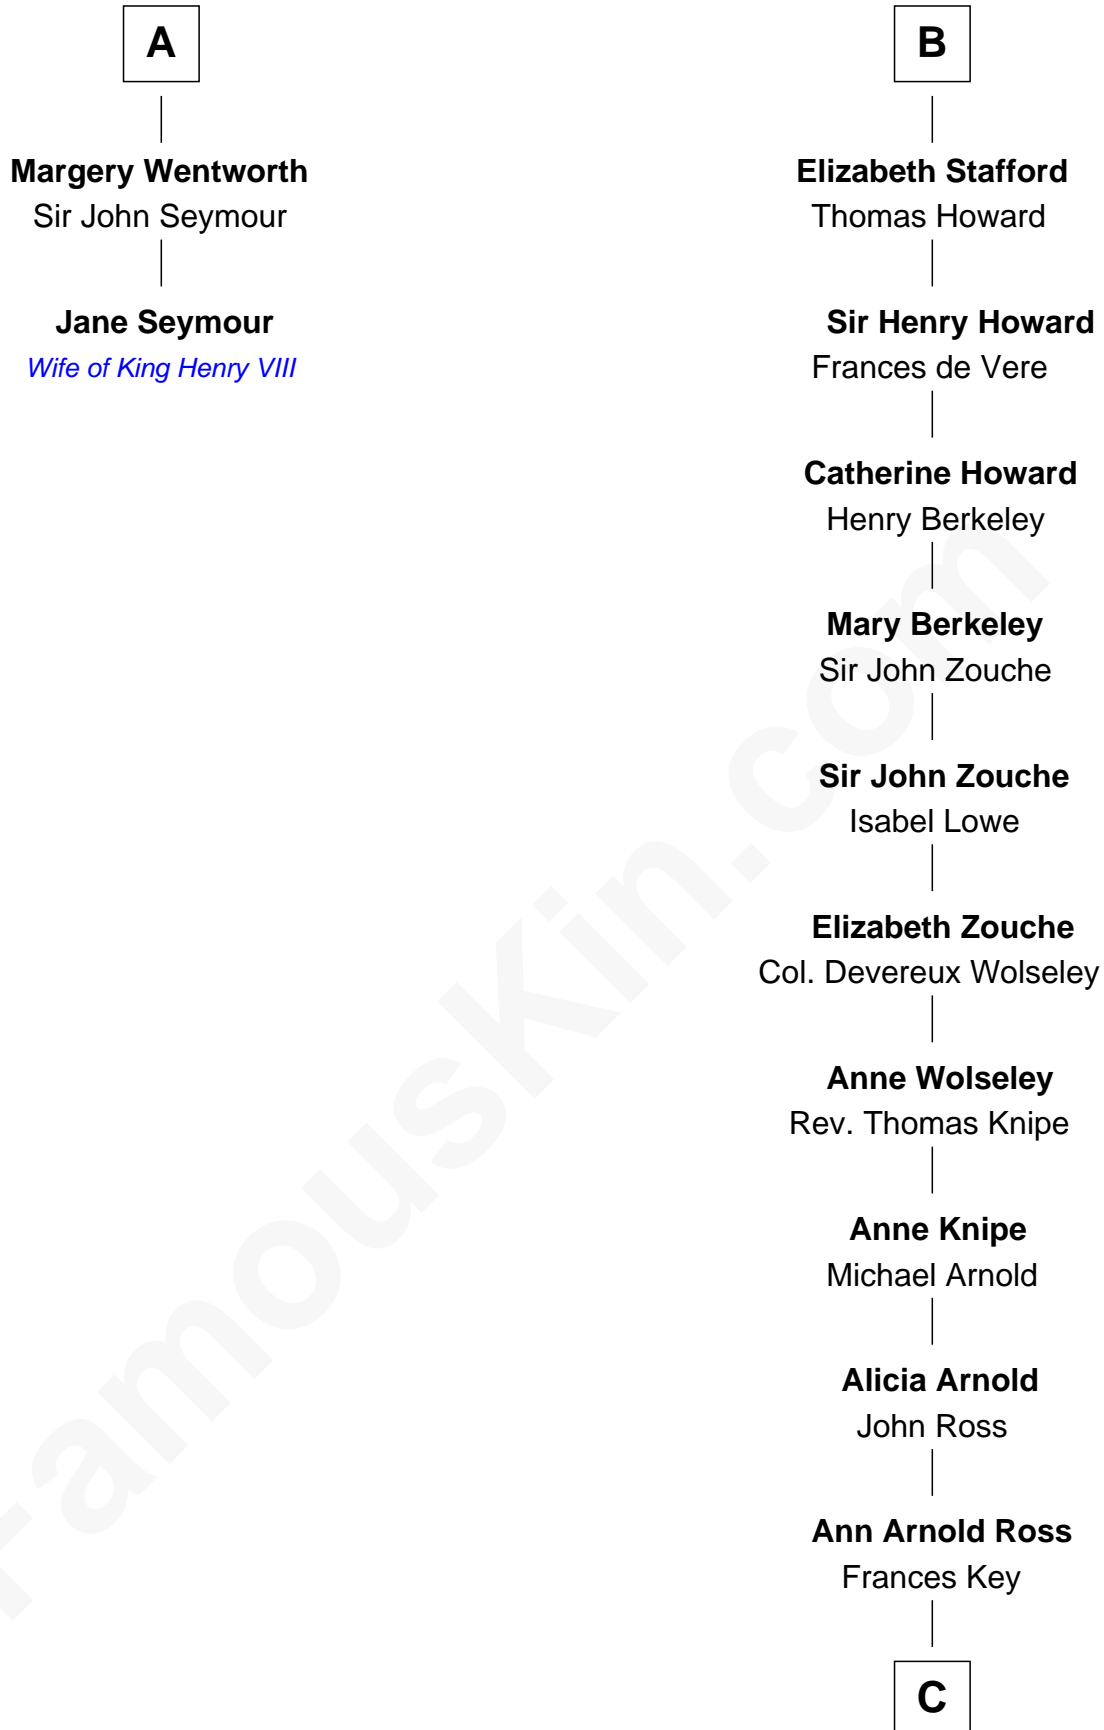

FamousKin.com Relationship Chart of

Jane Seymour

3rd Wife of King Henry VIII

8th cousin 13 times removed of

Thomas Hunt Morgan

Nobel Prize Winner in Physiology or Medicine

C

John Ross Key

Anne Phebe Penn Dagworthy Charlton

Francis Scott Key

Mary Tayloe Lloyd

Elizabeth Phoebe Key

Charles Howard

Ellen Key Howard

Charlton Hunt Morgan

Thomas Hunt Morgan