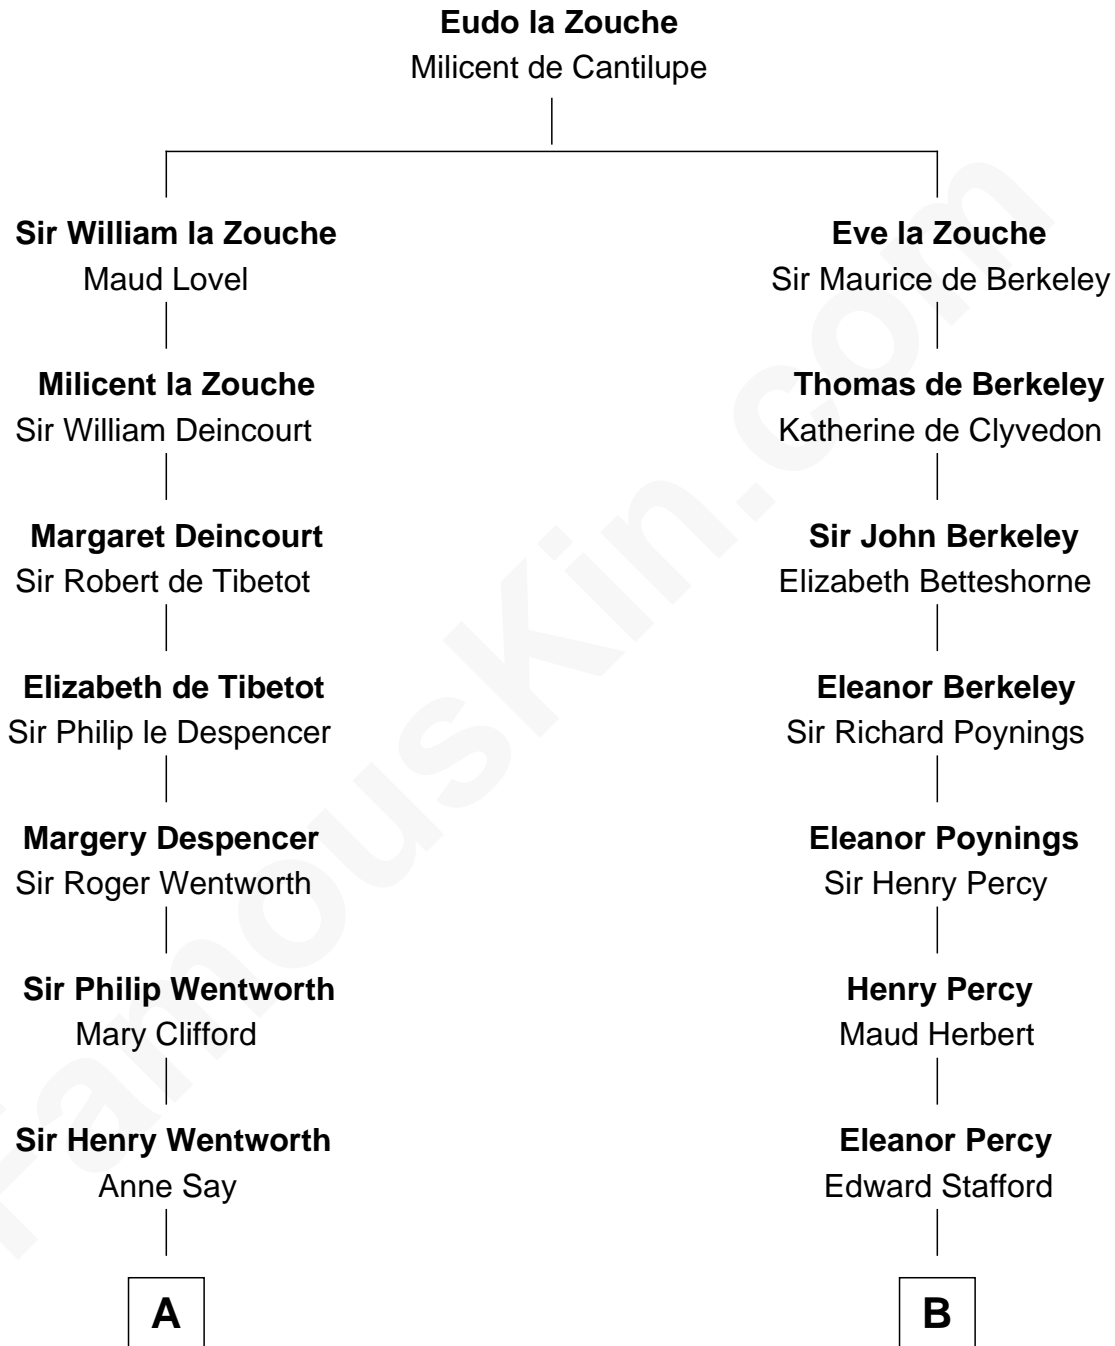

FamousKin.com Relationship Chart of

Jane Seymour

3rd Wife of King Henry VIII

8th cousin 13 times removed of

Thomas Hunt Morgan

Nobel Prize Winner in Physiology or Medicine

C

John Ross Key

Anne Phebe Penn Dagworthy Charlton

Francis Scott Key

Mary Tayloe Lloyd

Elizabeth Phoebe Key

Charles Howard

Ellen Key Howard

Charlton Hunt Morgan

Thomas Hunt Morgan