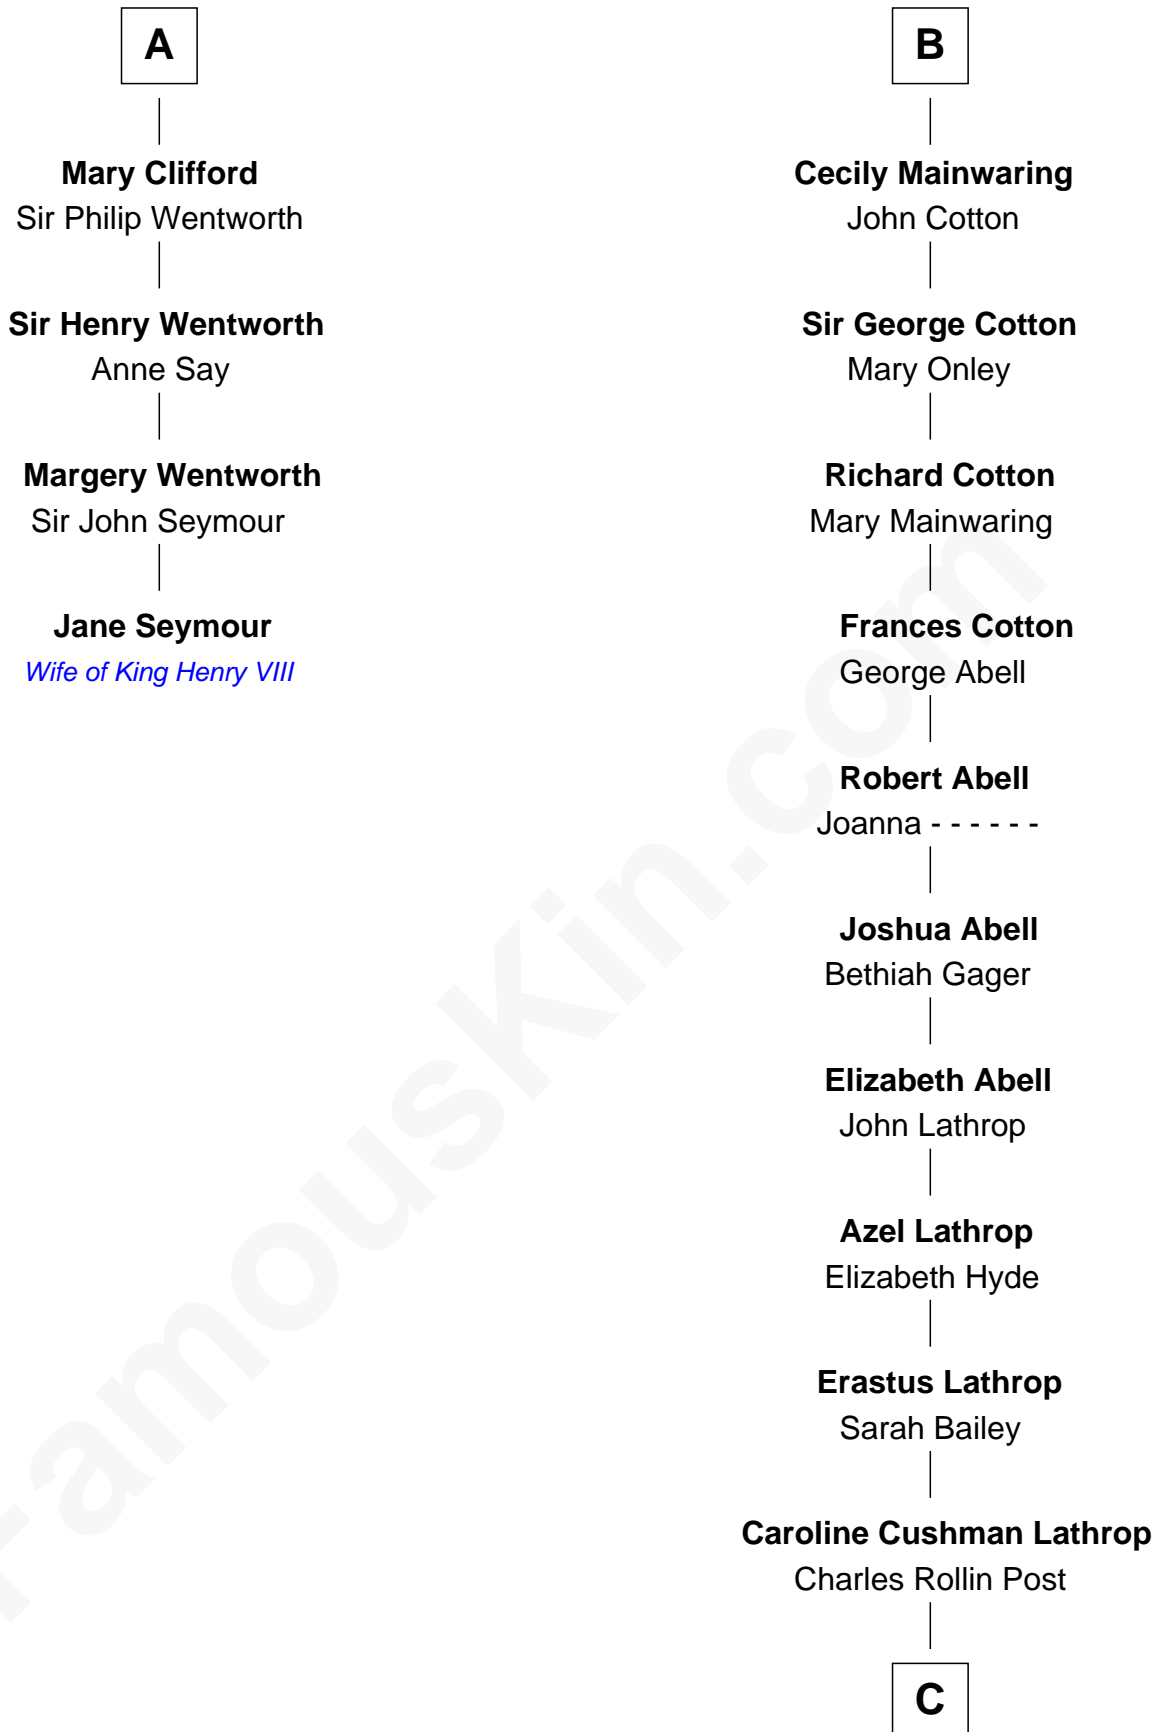

FamousKin.com Relationship Chart of

Jane Seymour

3rd Wife of King Henry VIII

10th cousin 8 times removed of

Marjorie Post

Founder of General Foods

Sir Roger de Quincy

Helen of Galloway

Elizabeth Betteshorne

Elizabeth Berkeley

Sir John Sutton

Jane Sutton

Thomas Mainwaring

B

C

Charles William Post
Elle Letitia Merriweather