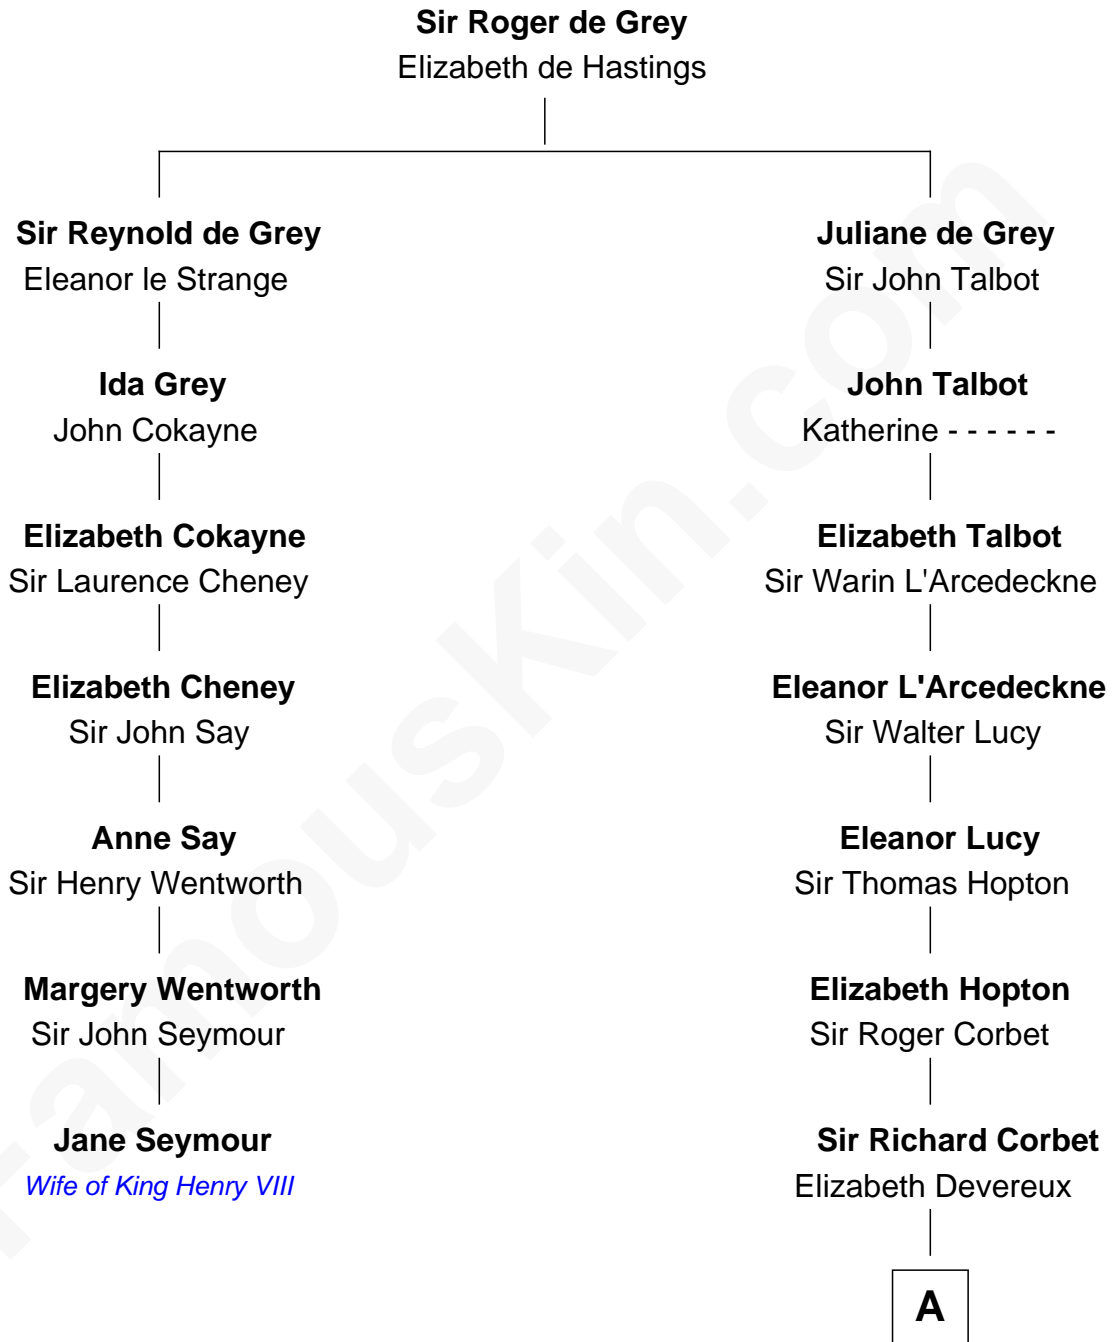

FamousKin.com Relationship Chart of

Jane Seymour

3rd Wife of King Henry VIII

6th cousin 12 times removed of

C. W. Post

Founder of Post Cereals

A

Sir Robert Corbet

Elizabeth Vernon

Dorothy Corbet

Sir Richard Mainwaring

Sir Arthur Mainwaring

Margaret Mainwaring

Mary Mainwaring

Richard Cotton

Frances Cotton