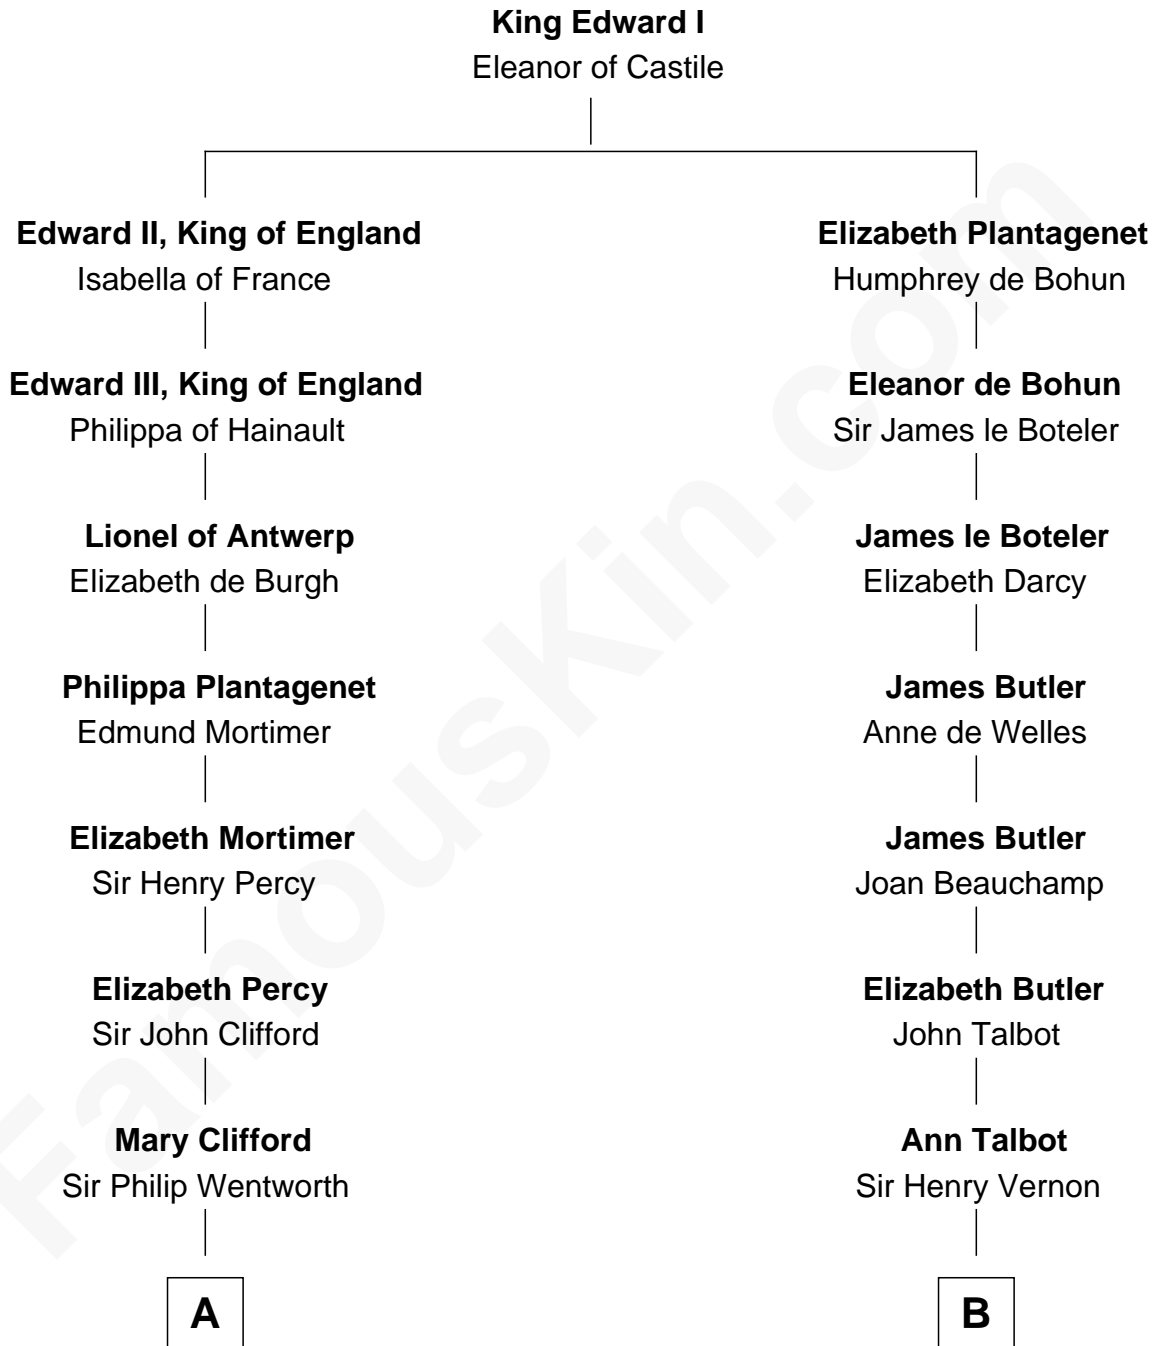

# FamousKin.com Relationship Chart of

**Jane Seymour**

*3rd Wife of King Henry VIII*

9th cousin 9 times removed of

**C. W. Post**

*Founder of Post Cereals*

**C**

**Caroline Cushman Lathrop**

Charles Rollin Post

**C. W. Post**

*Founder of Post Cereals*

FamousKin.com