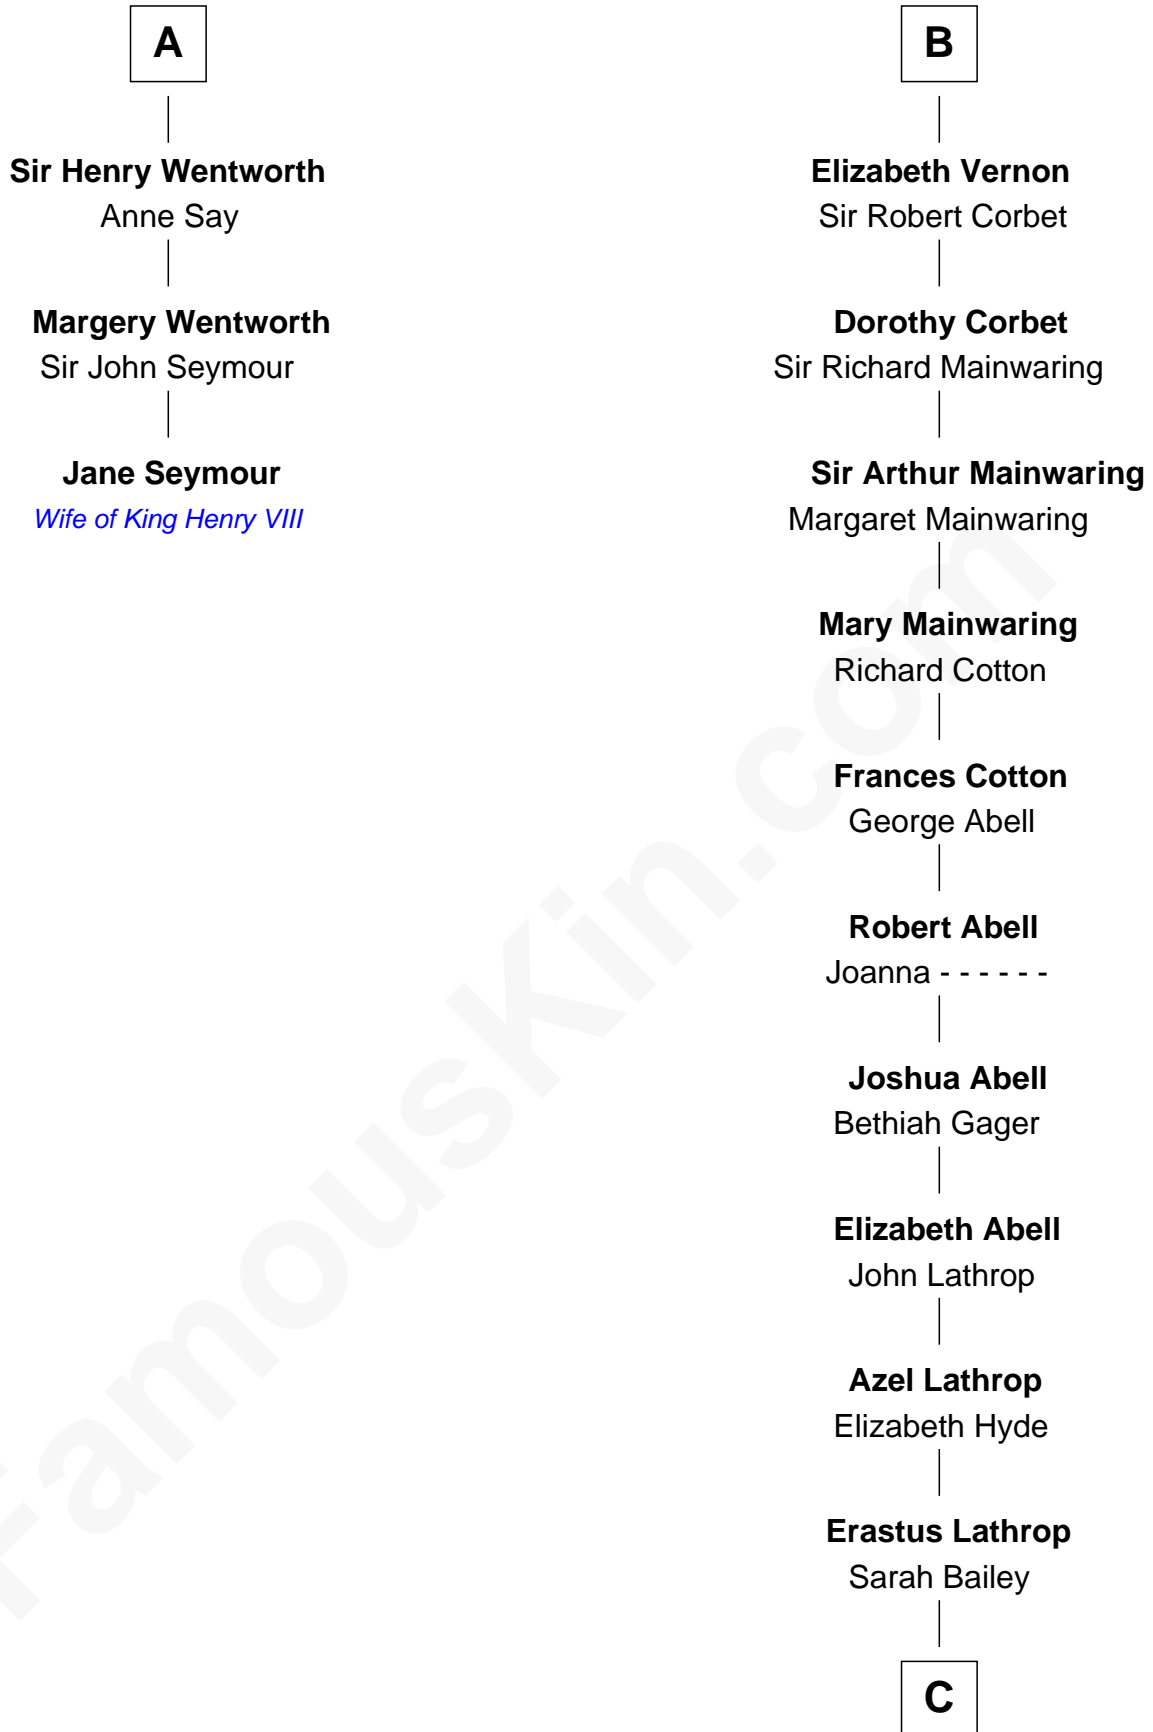

# FamousKin.com Relationship Chart of

**Jane Seymour**

*3rd Wife of King Henry VIII*

9th cousin 9 times removed of

**C. W. Post**

*Founder of Post Cereals*

**C**

**Caroline Cushman Lathrop**

Charles Rollin Post

**C. W. Post**

*Founder of Post Cereals*

FamousKin.com