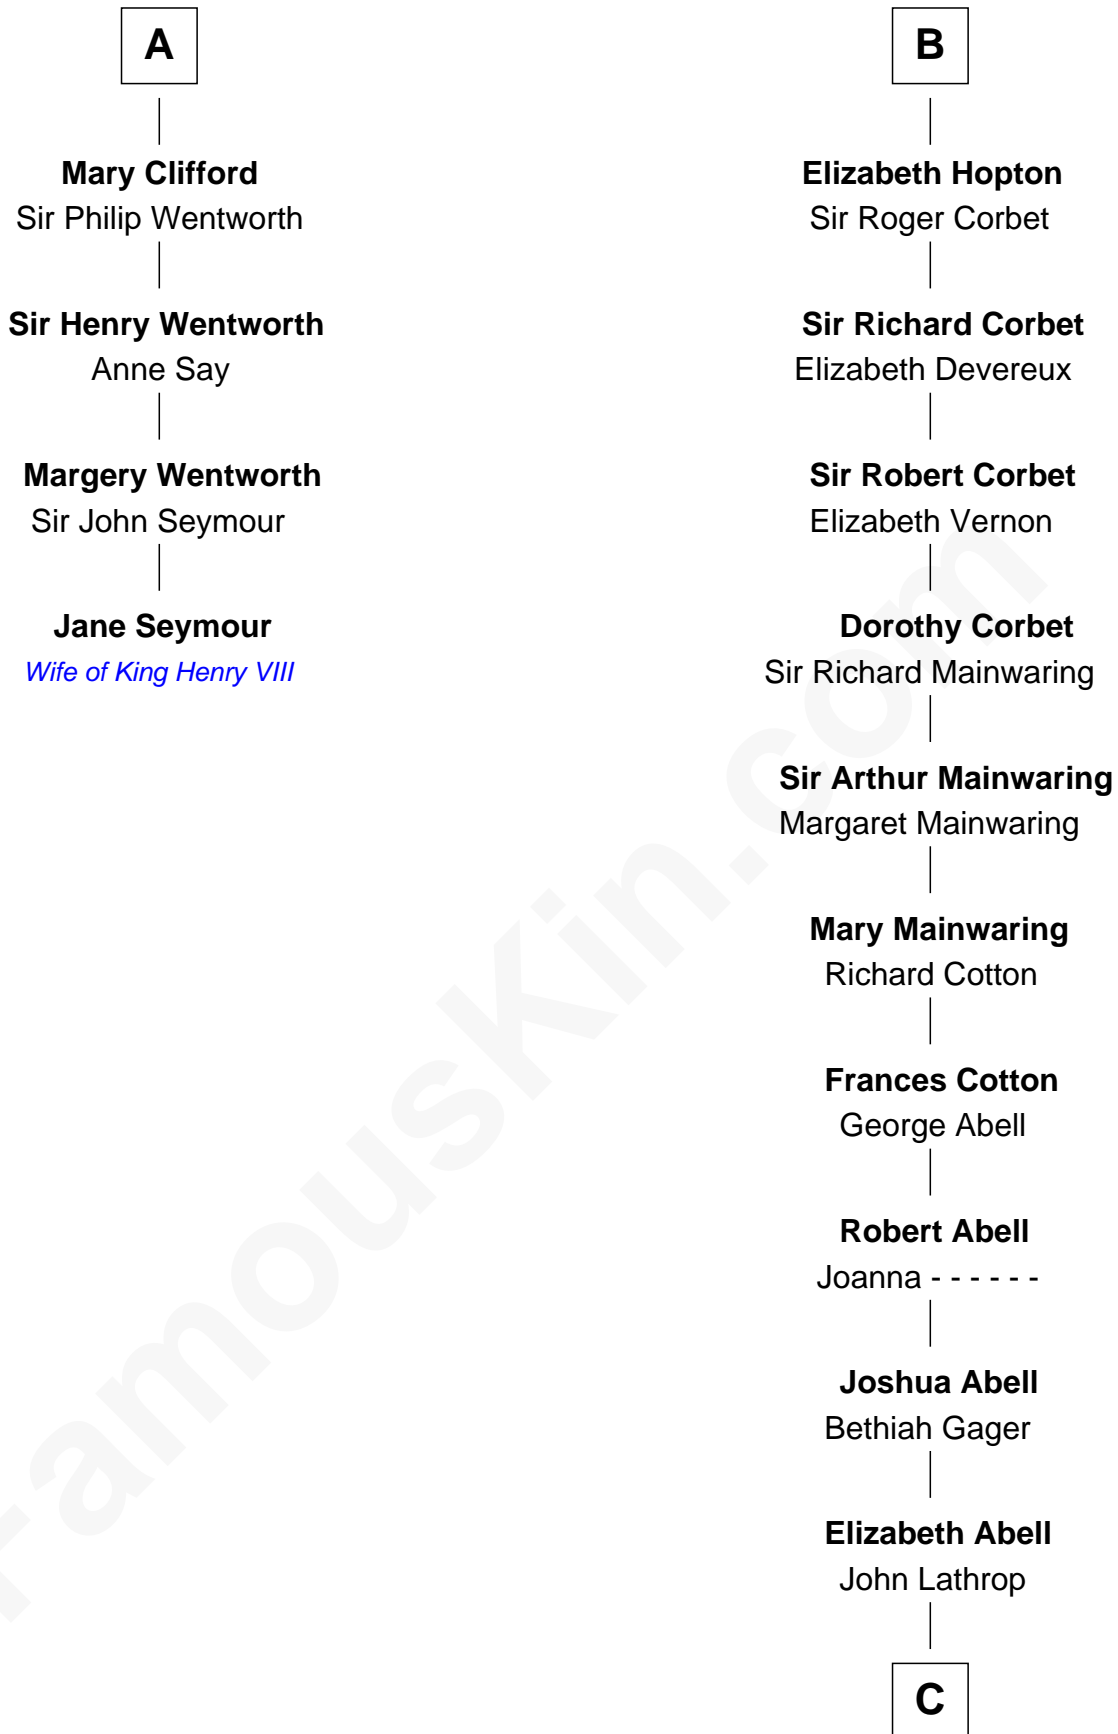

FamousKin.com Relationship Chart of

Jane Seymour

3rd Wife of King Henry VIII

10th cousin 10 times removed of

C. W. Post

Founder of Post Cereals

Philip III, King of France

*with wife
Isabella of Aragon*

*with wife
Maria of Brabant*

King Philip IV of France

Joan of Navarre

Margaret of France
Edward I, King of England

Isabella of France
Edward II, King of England

Thomas of Brotherton
Alice de Hales

Edward III, King of England
Philippa of Hainault

Margaret Plantagenet
John de Segrave

Lionel of Antwerp
Elizabeth de Burgh

Elizabeth de Segrave
John de Mowbray

Philippa Plantagenet
Edmund Mortimer

Margaret Mowbray
Sir Reginald Lucy

Elizabeth Mortimer
Sir Henry Percy

Sir Walter Lucy
Eleanor L'Arcedeckne

Elizabeth Percy
Sir John Clifford

Eleanor Lucy
Sir Thomas Hopton

A

B

C

Azel Lathrop
Elizabeth Hyde

Erastus Lathrop
Sarah Bailey