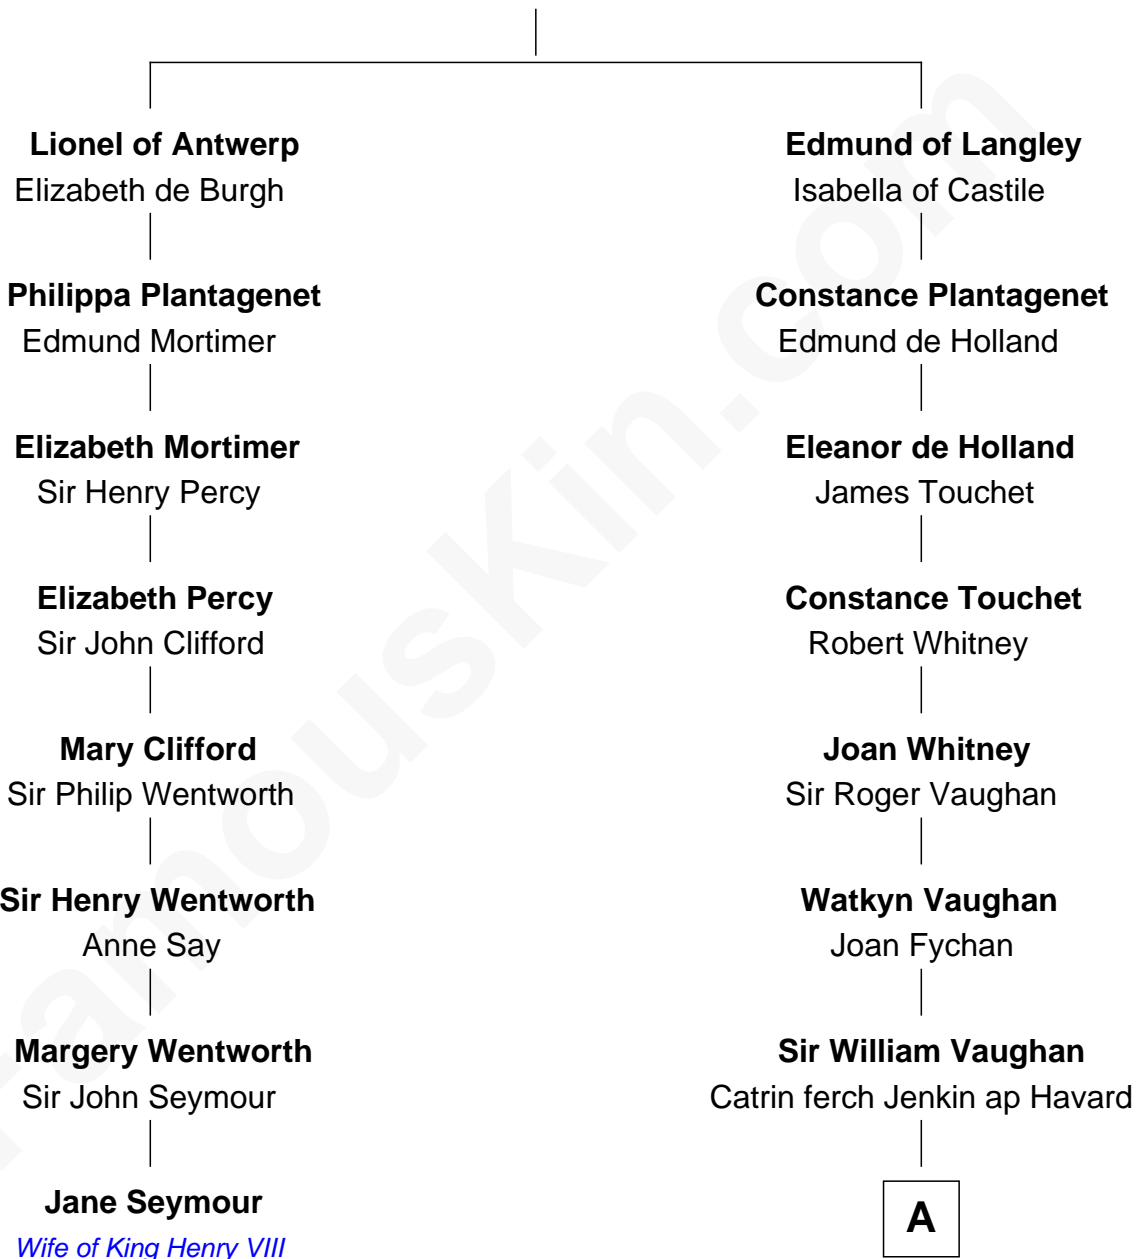

FamousKin.com Relationship Chart of

Jane Seymour

3rd Wife of King Henry VIII

7th cousin 14 times removed of

Sally Ride

1st American Woman in Space

Edward III, King of England

Philippa of Hainault

A

Catrin Vaughan

David Evans

Mary Evans

Thomas Basset

Catrin Basset

Richard ab Ieuan

Jane Richards