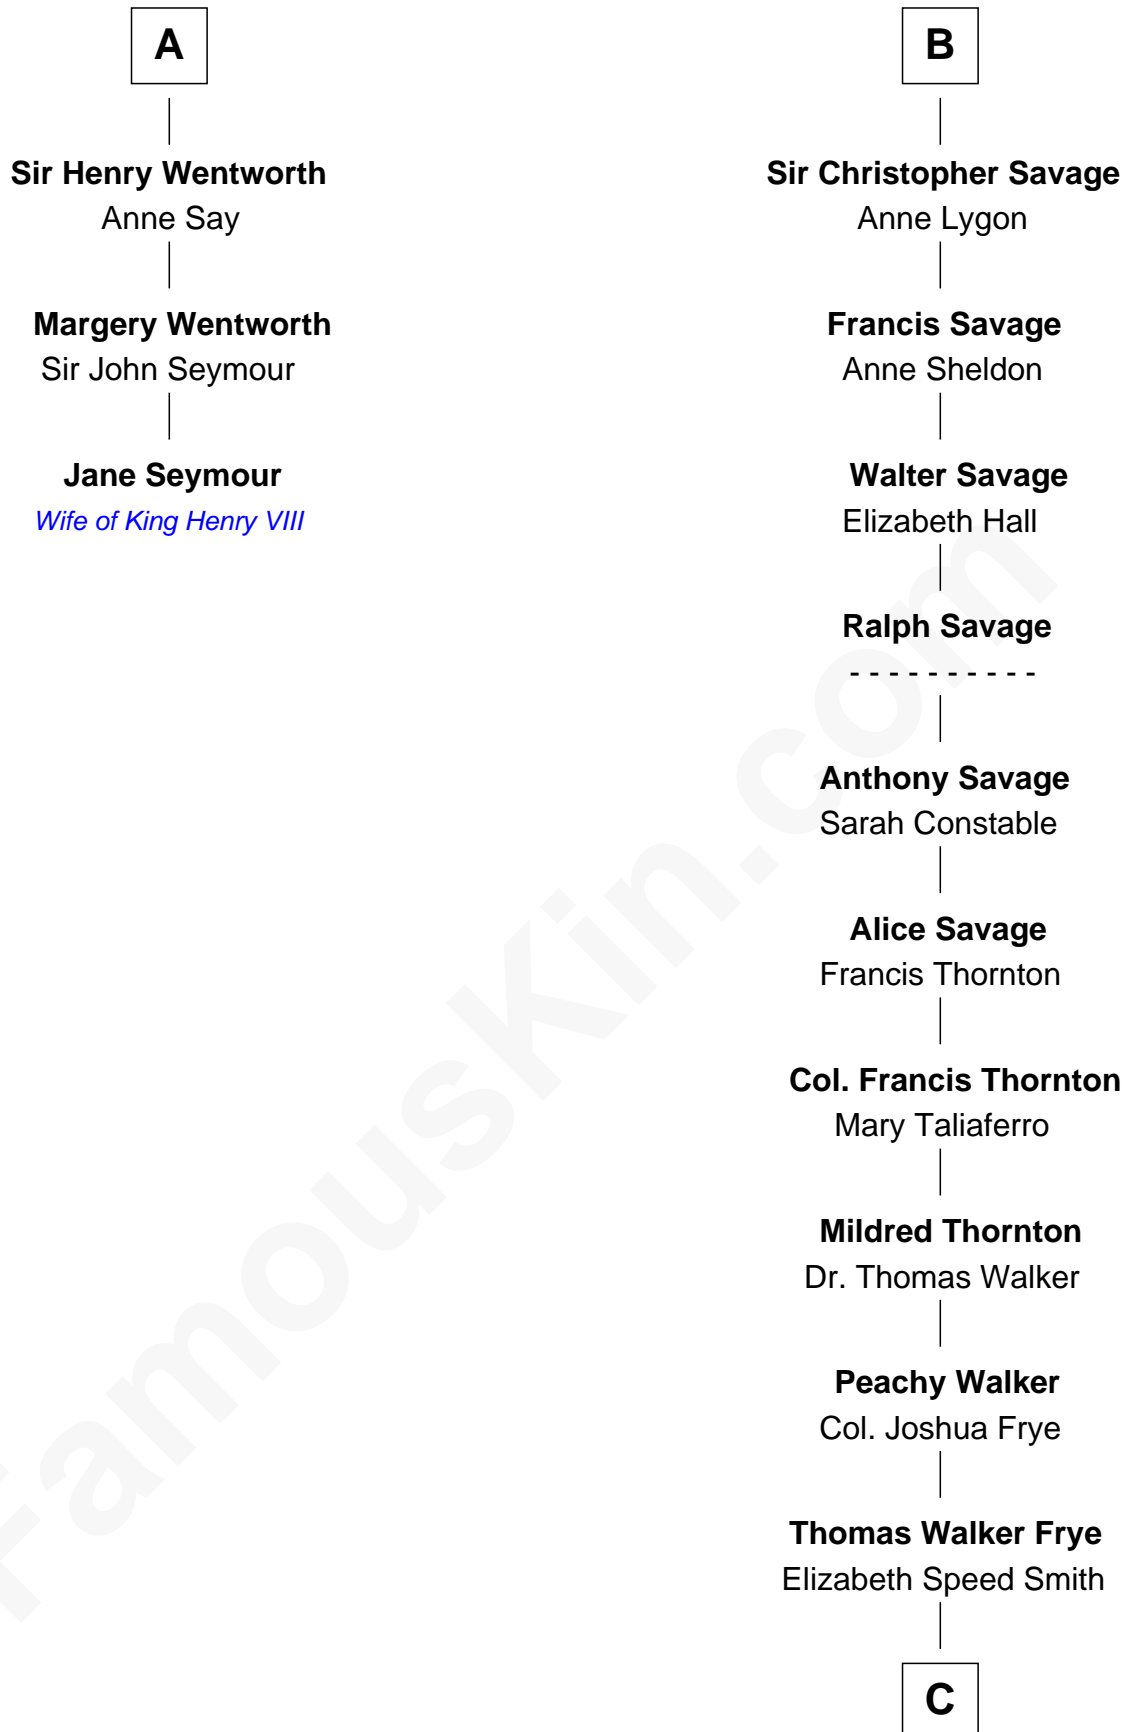

FamousKin.com Relationship Chart of

Jane Seymour

3rd Wife of King Henry VIII

9th cousin 12 times removed of

Adlai Stevenson III

U.S. Senator from Illinois

C

Mary Peachy Frye
Rev. Lewis Warner Green

Letitia Green
Adlai Ewing Stevenson

Lewis Green Stevenson
Helen Louise Davis

Adlai Ewing Stevenson
Ellen Borden

Adlai Stevenson III
U.S. Senator from Illinois

FamousKin.com