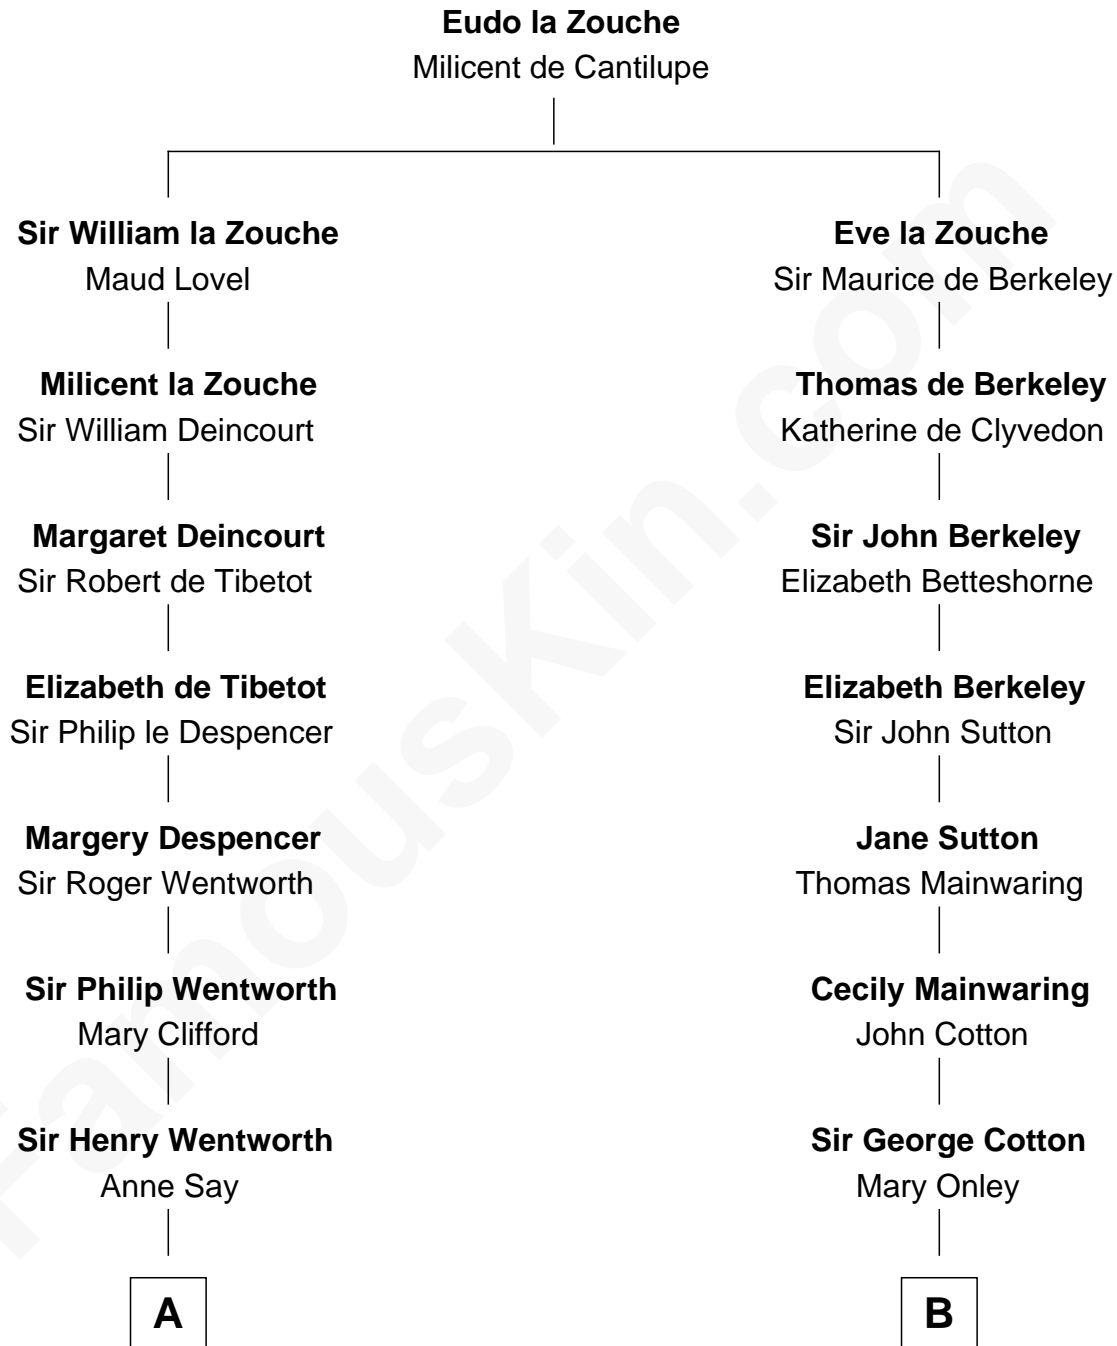

FamousKin.com Relationship Chart of

Jane Seymour

3rd Wife of King Henry VIII

8th cousin 12 times removed of

Adlai Stevenson III

U.S. Senator from Illinois

C

—
Mary DeGama Whiting

William Borden

—
John Borden

Ellen Wallace Waller

—
Ellen Borden

Adlai Ewing Stevenson

—
Adlai Stevenson III

U.S. Senator from Illinois

FamousKin.com