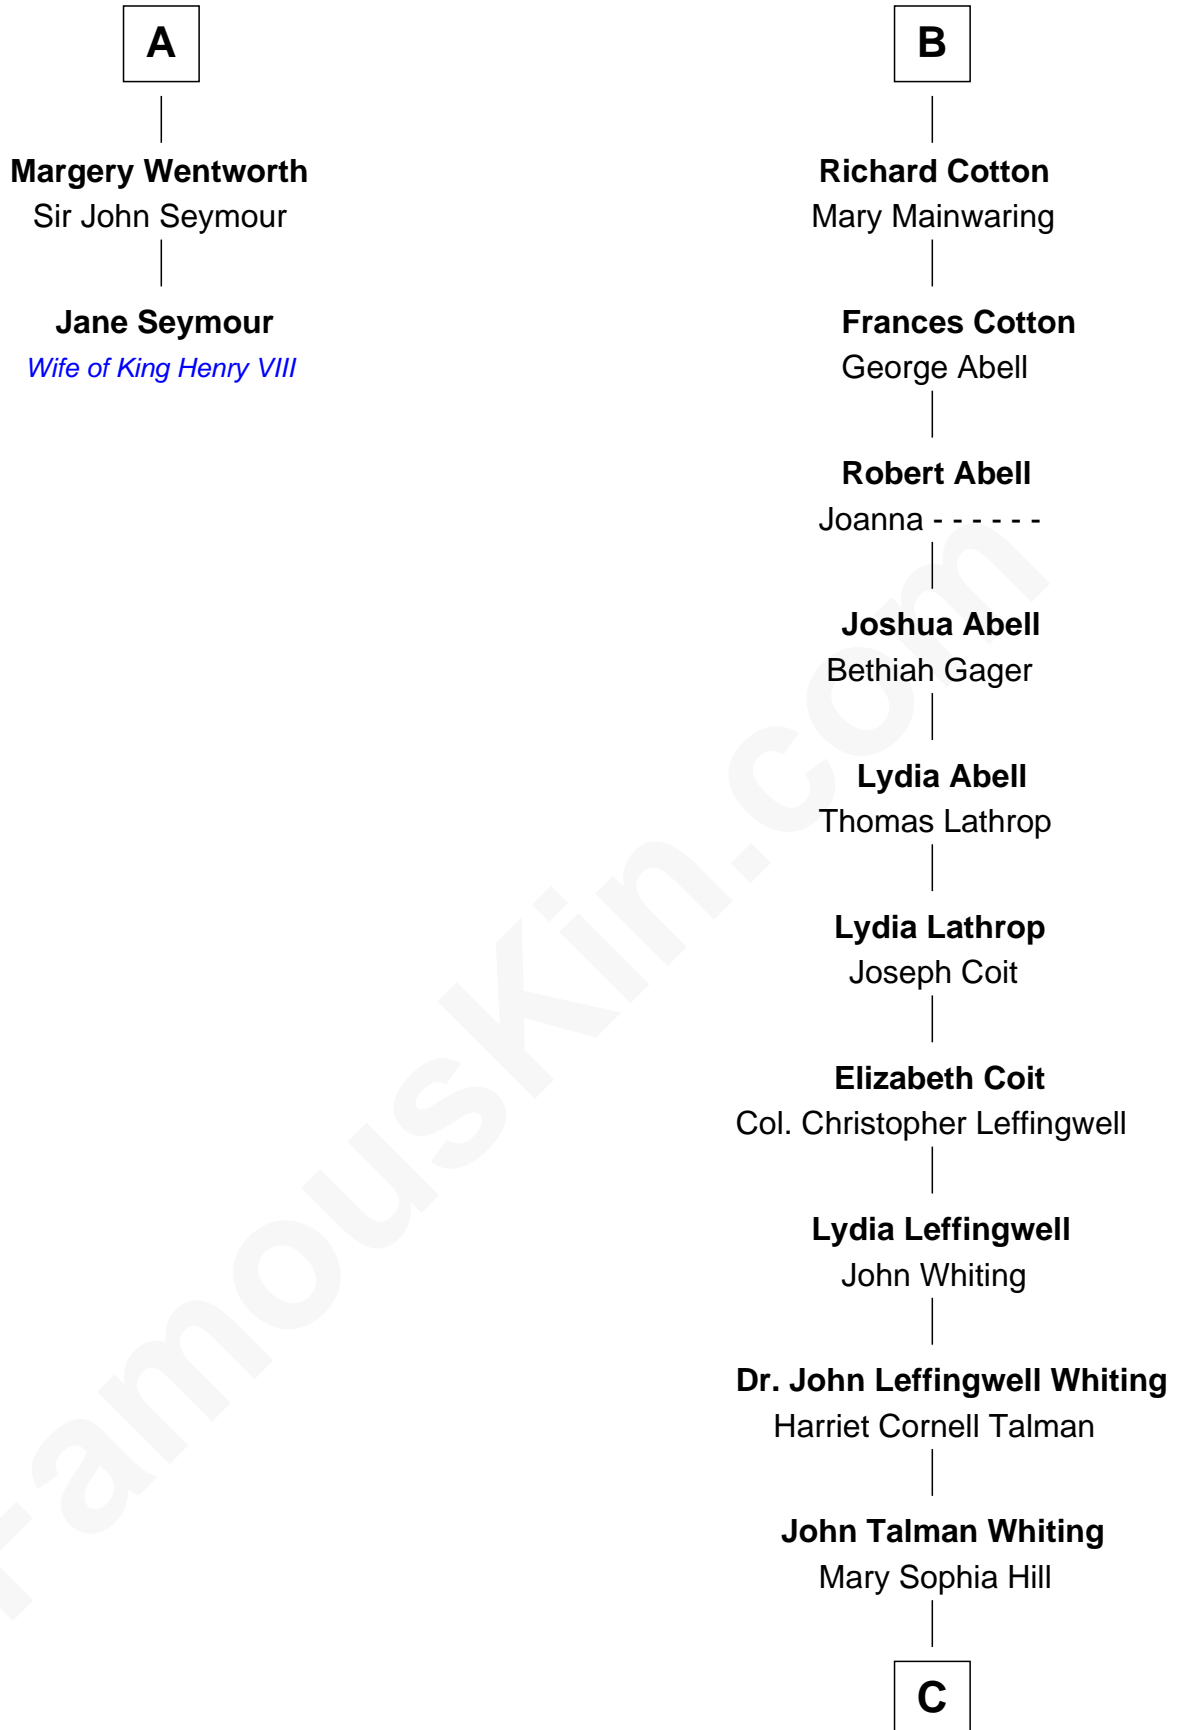

FamousKin.com Relationship Chart of

Jane Seymour

3rd Wife of King Henry VIII

8th cousin 12 times removed of

Adlai Stevenson III

U.S. Senator from Illinois

C

—
Mary DeGama Whiting

William Borden

—
John Borden

Ellen Wallace Waller

—
Ellen Borden

Adlai Ewing Stevenson

—
Adlai Stevenson III

U.S. Senator from Illinois

FamousKin.com