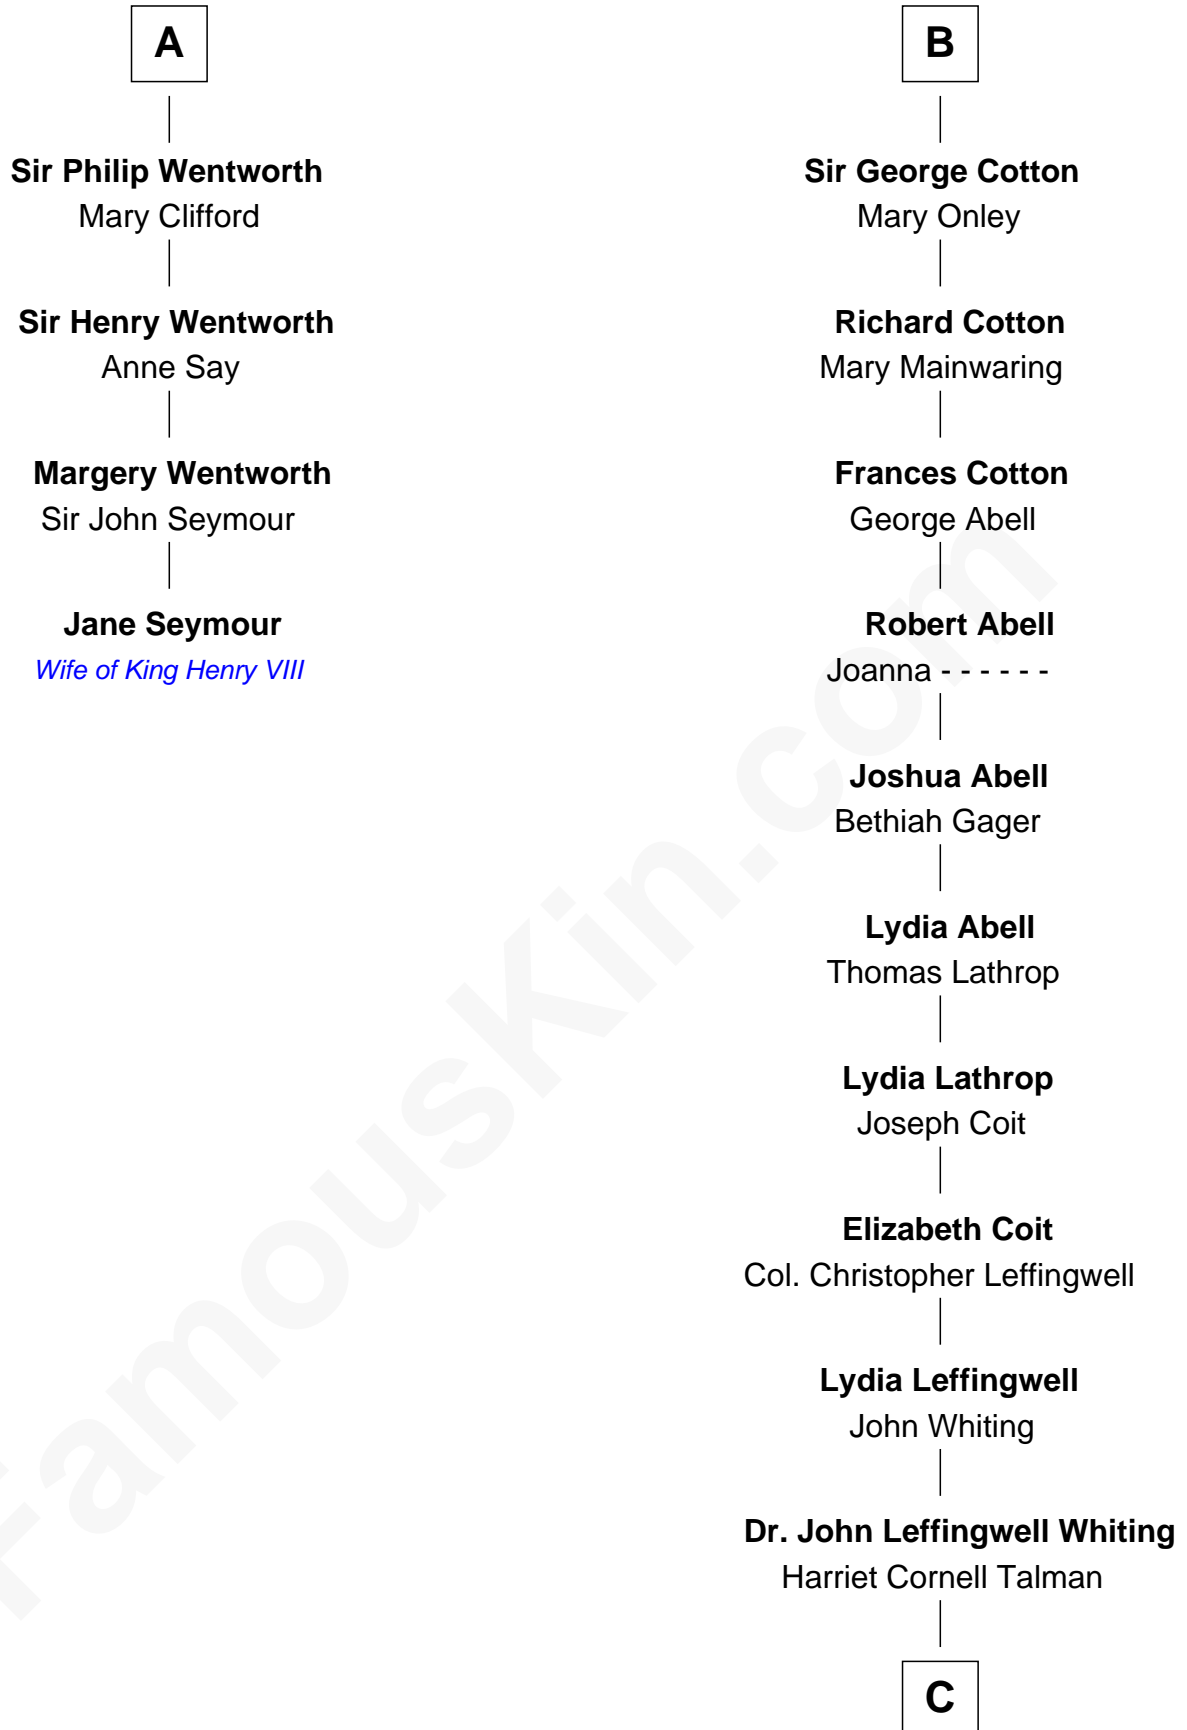

FamousKin.com Relationship Chart of

Jane Seymour

3rd Wife of King Henry VIII

10th cousin 11 times removed of

Adlai Stevenson III

U.S. Senator from Illinois

Sir William de Ferrers

*with wife
Sibyl Marshal*

Sir William Deincourt
Milicent la Zouche

Sir John Berkeley
Elizabeth Betteshorne

Margaret Deincourt
Sir Robert de Tibetot

Elizabeth Berkeley
Sir John Sutton

Elizabeth de Tibetot
Sir Philip le Despencer

Jane Sutton
Thomas Mainwaring

Margery Despencer
Sir Roger Wentworth

Cecily Mainwaring
John Cotton

A

B

C

|
John Talman Whiting

Mary Sophia Hill

|
Mary DeGama Whiting