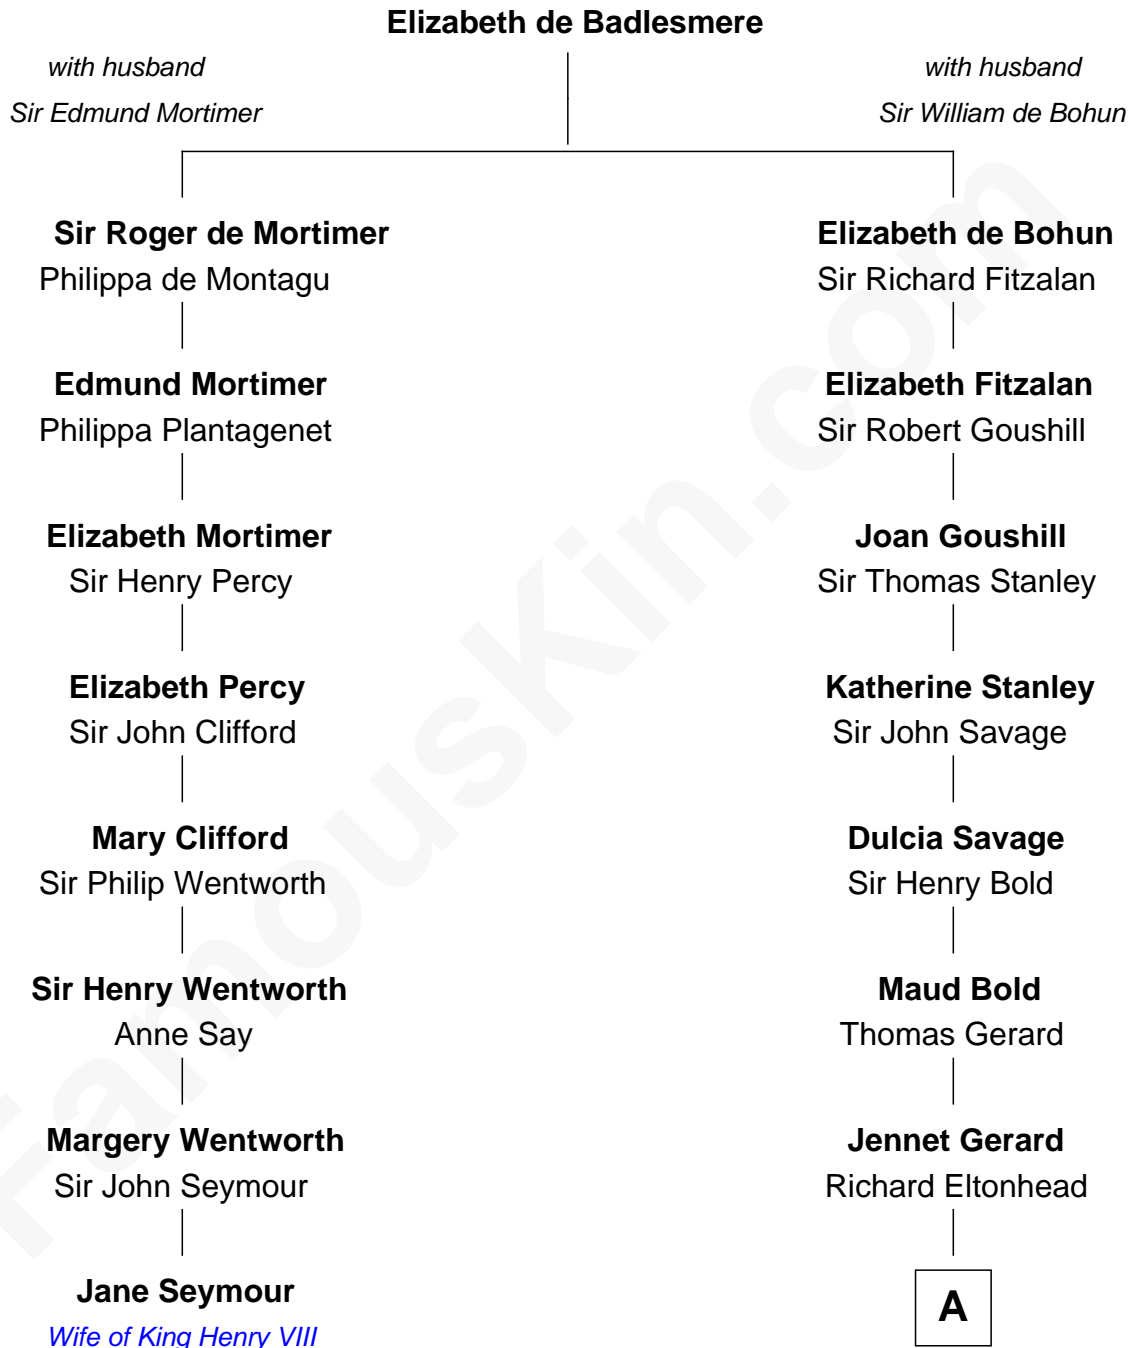

FamousKin.com

Relationship Chart of

Jane Seymour

3rd Wife of King Henry VIII

7th cousin 7 times removed of

General Robert E. Lee

Confederate Army - U.S. Civil War