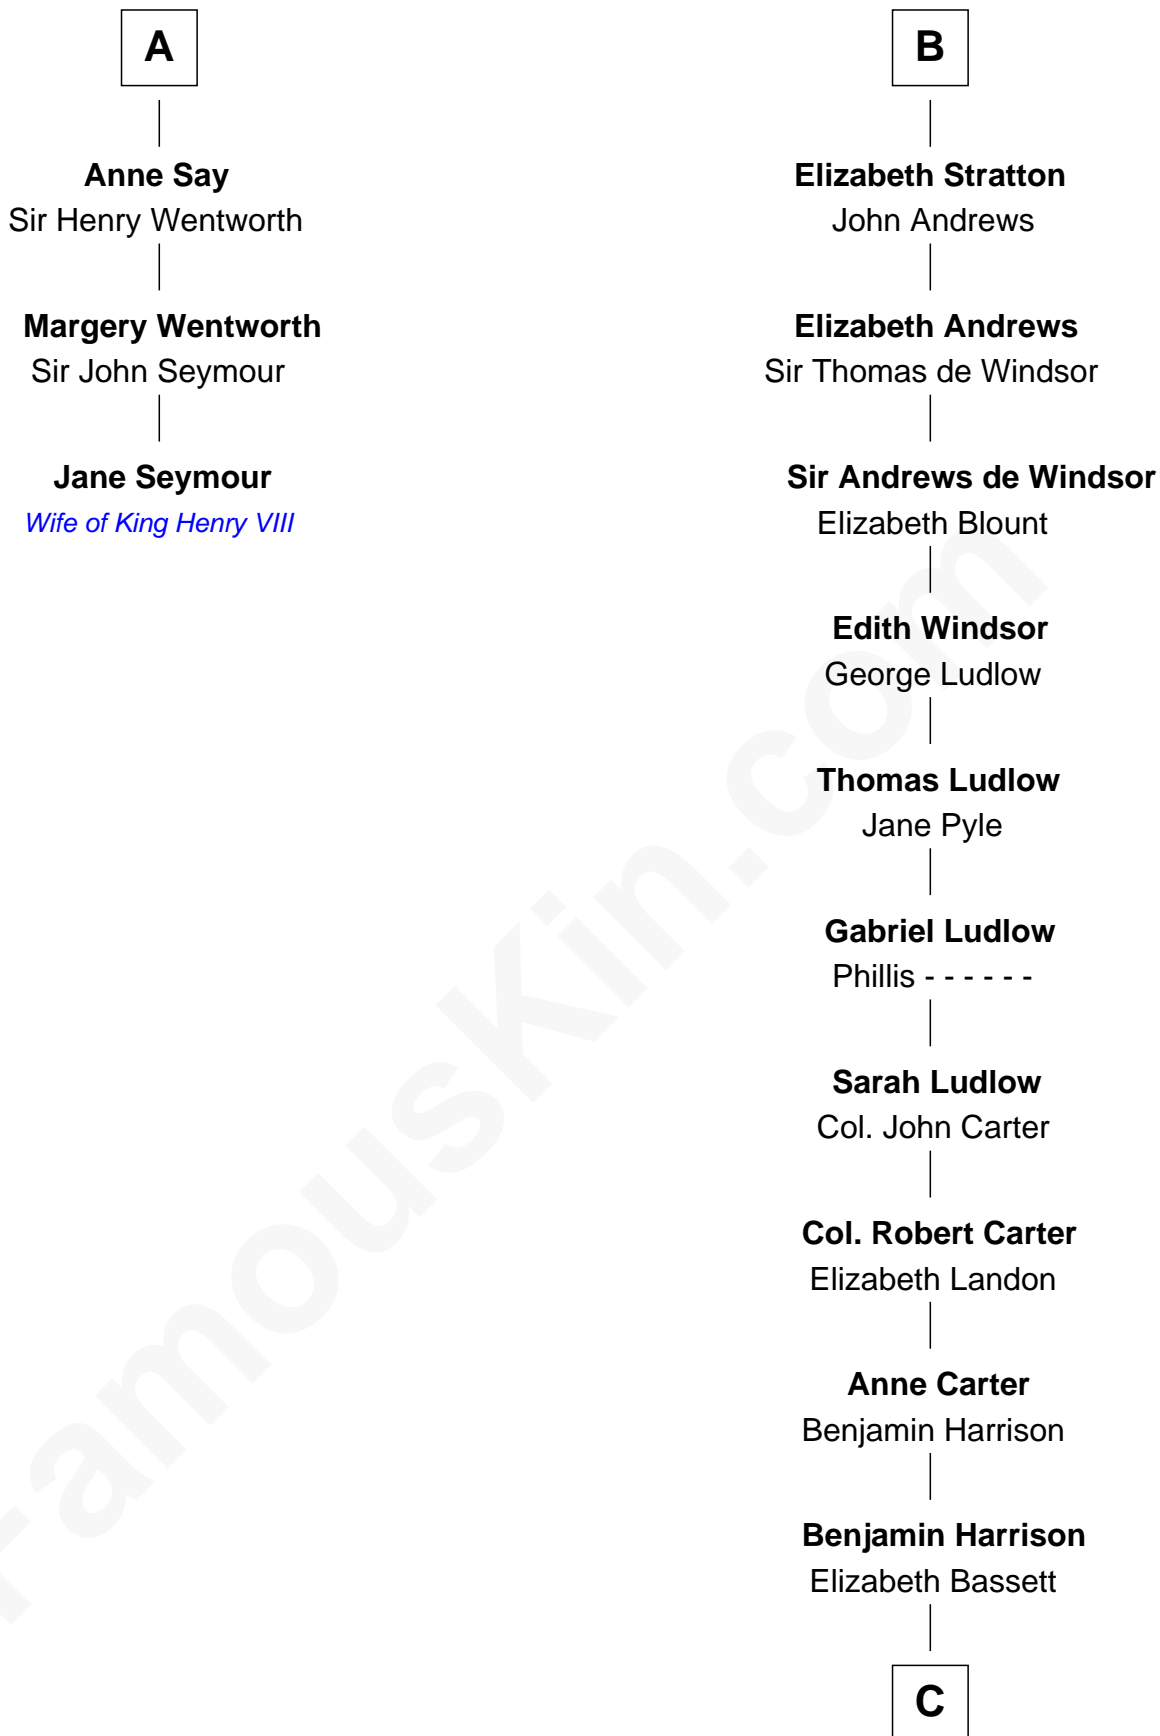

FamousKin.com Relationship Chart of

Jane Seymour

3rd Wife of King Henry VIII

9th cousin 10 times removed of

Benjamin Harrison

23rd U.S. President

Sir Humphrey de Bohun

Maud of Eu

C

Gen. William Henry Harrison

Anna Tuthill Symmes

John Scott Harrison

Elizabeth Ramsey Irwin

Benjamin Harrison

23rd U.S. President

FamousKin.com