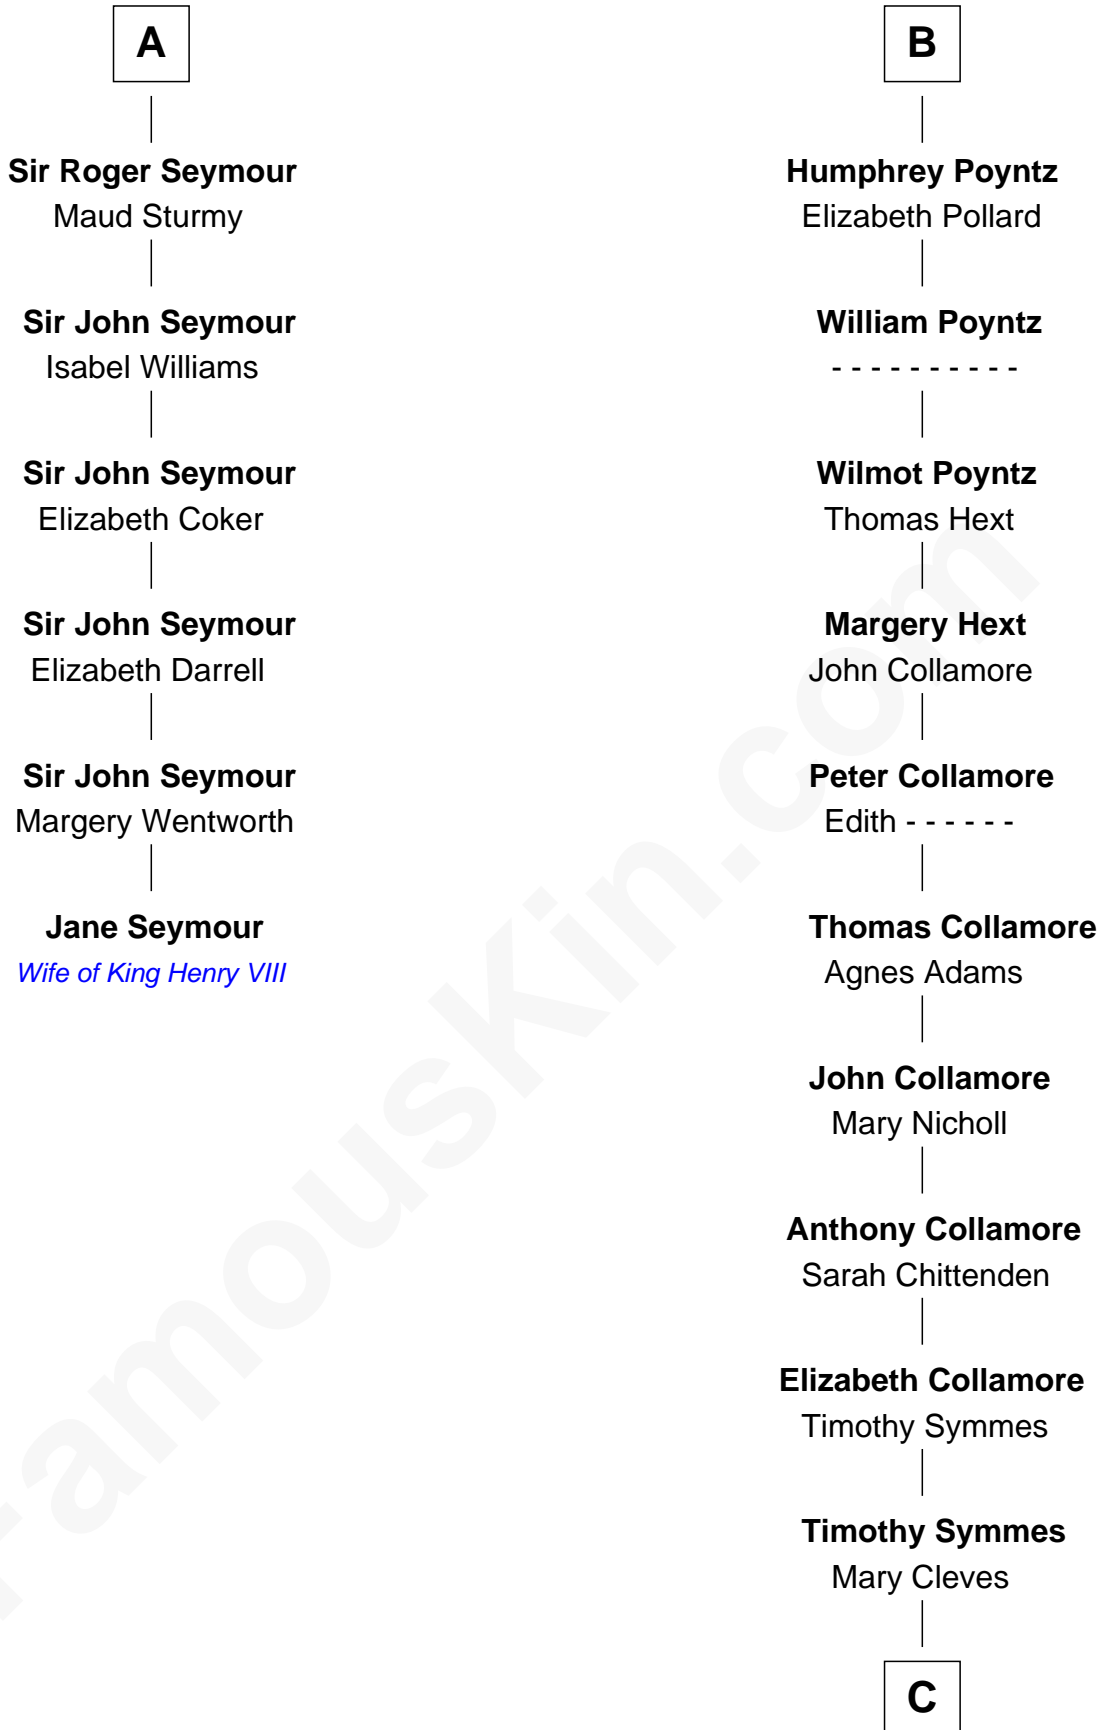

FamousKin.com Relationship Chart of

Jane Seymour

3rd Wife of King Henry VIII

12th cousin 8 times removed of

Benjamin Harrison

23rd U.S. President

William Malet

C

Col. John Cleves Symmes

Anna Tuthill

Anna Tuthill Symmes

Gen. William Henry Harrison

John Scott Harrison

Elizabeth Ramsey Irwin

Benjamin Harrison

23rd U.S. President