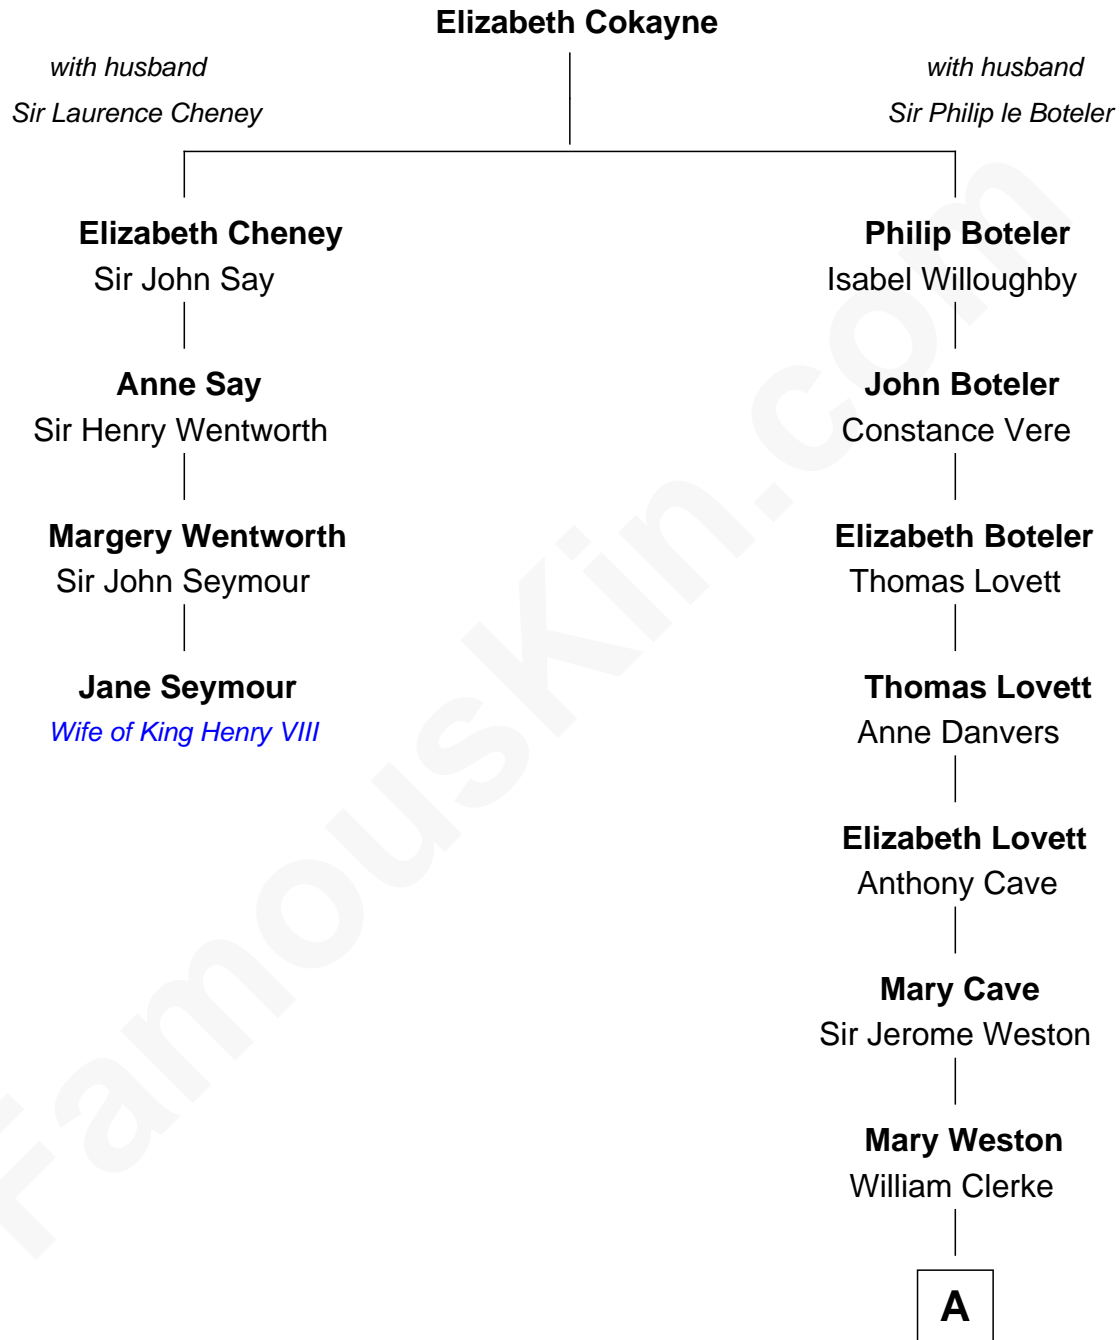

FamousKin.com Relationship Chart of

Jane Seymour

3rd Wife of King Henry VIII

3rd cousin 11 times removed of

Joseph Wharton

Founder of the Wharton School of Business

A

Jeremiah Clarke

Frances Latham

Gov. Walter Clarke

Hannah Scott

Hannah Clarke

Thomas Rodman

Samuel Rodman

Mary Willett

Thomas Rodman