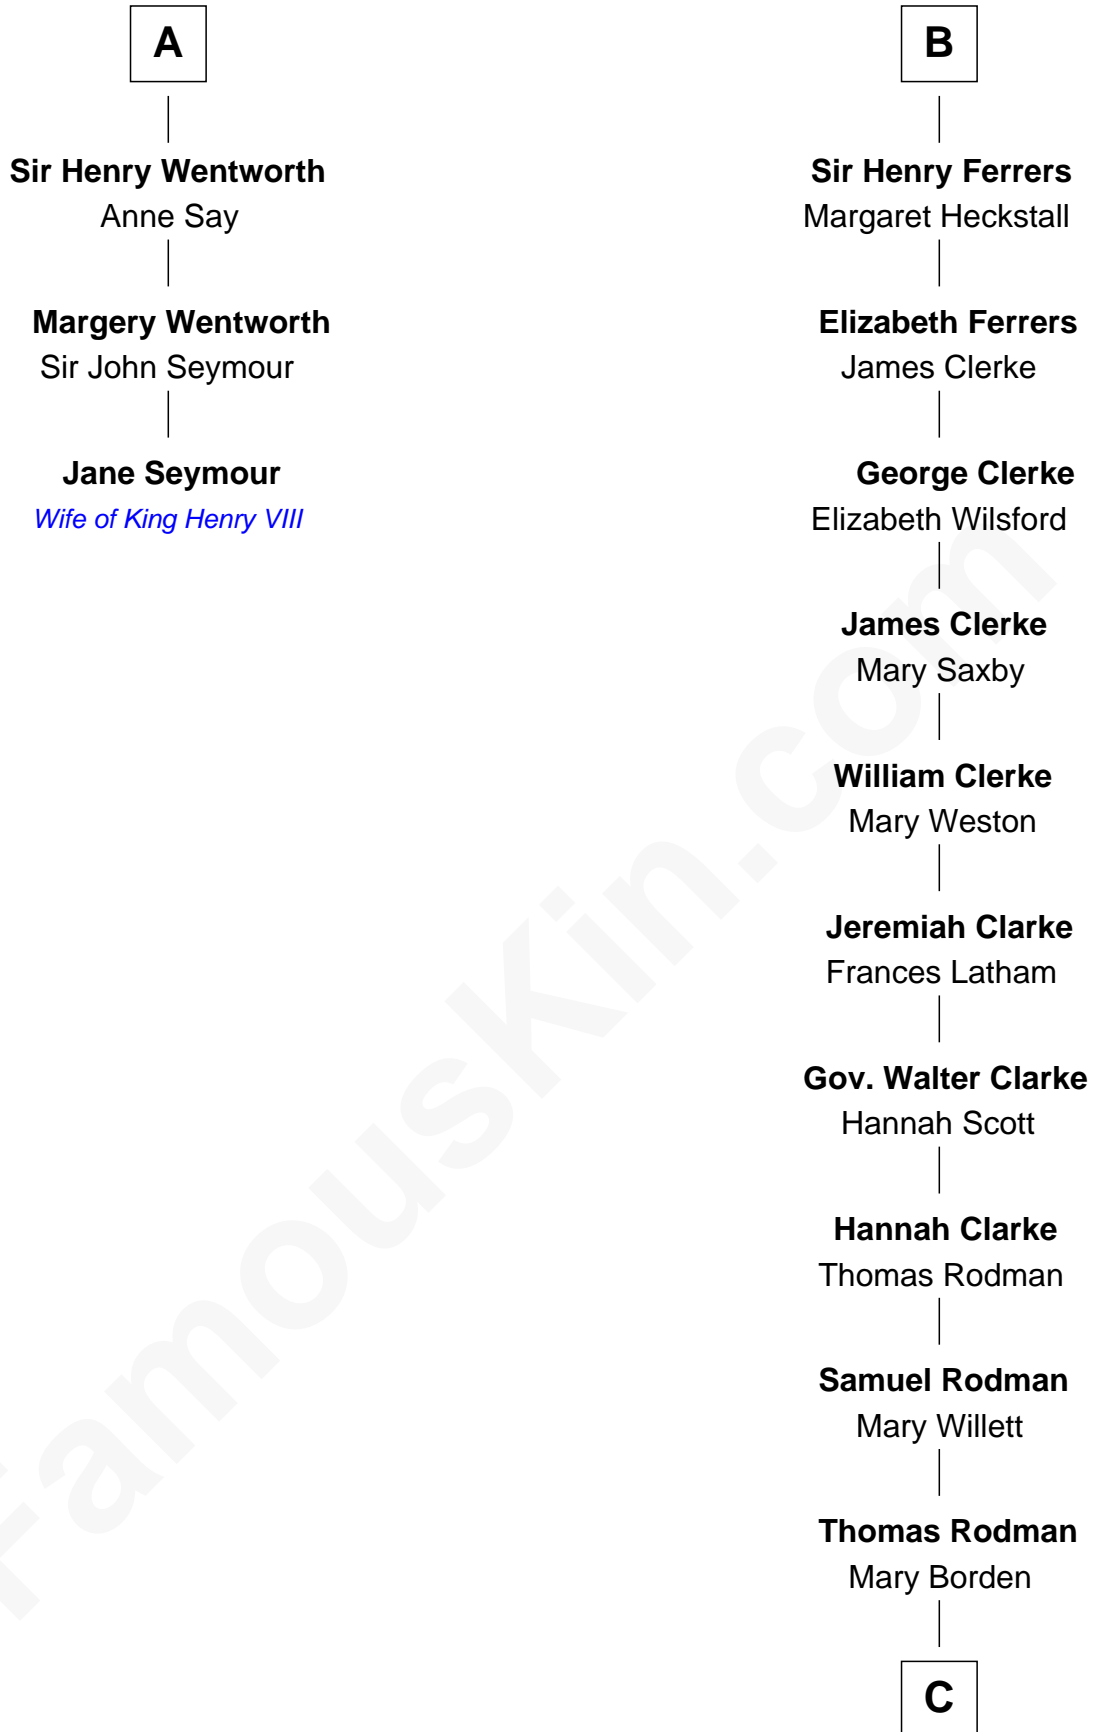

FamousKin.com Relationship Chart of

Jane Seymour

3rd Wife of King Henry VIII

9th cousin 10 times removed of

Joseph Wharton

Founder of the Wharton School of Business

C

Hannah Rodman
Samuel Rowland Fisher

Deborah Fisher
William Wharton

Joseph Wharton
Founder, Wharton School of Business

FamousKin.com