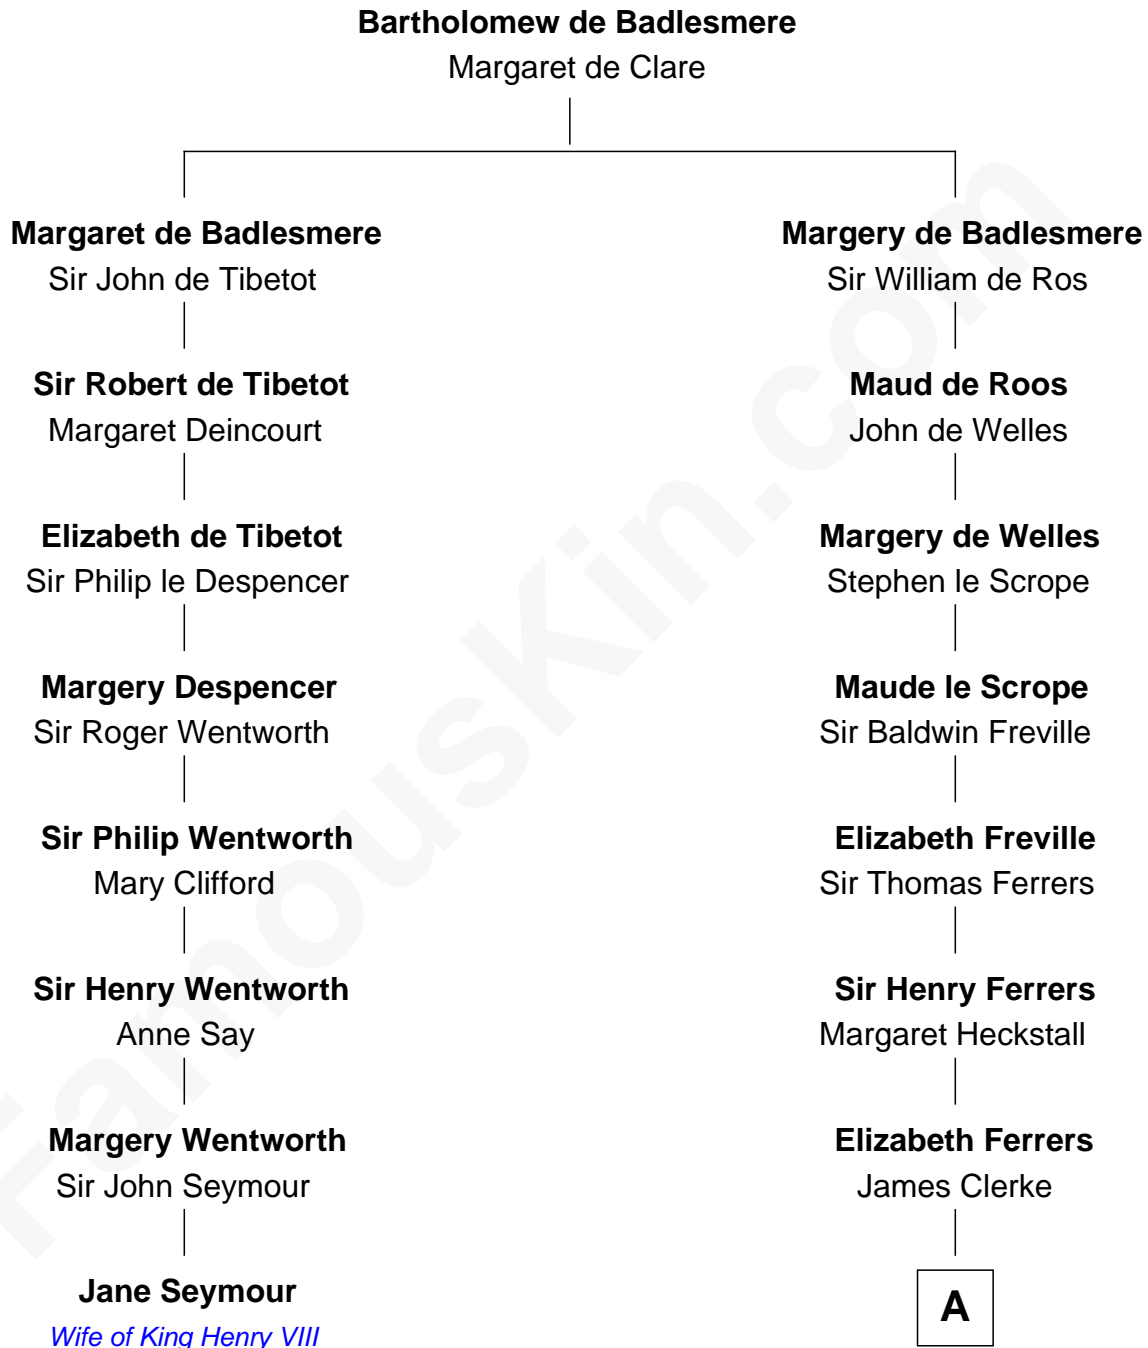

FamousKin.com Relationship Chart of

Jane Seymour

3rd Wife of King Henry VIII

7th cousin 10 times removed of

Joseph Wharton

Founder of the Wharton School of Business

A

George Clerke
Elizabeth Wilsford

James Clerke
Mary Saxby

William Clerke
Mary Weston

Jeremiah Clarke
Frances Latham

Gov. Walter Clarke
Hannah Scott

Hannah Clarke
Thomas Rodman

Samuel Rodman
Mary Willett

Thomas Rodman
Mary Borden

Hannah Rodman
Samuel Rowland Fisher

Deborah Fisher
William Wharton

Joseph Wharton

Founder, Wharton School of Business