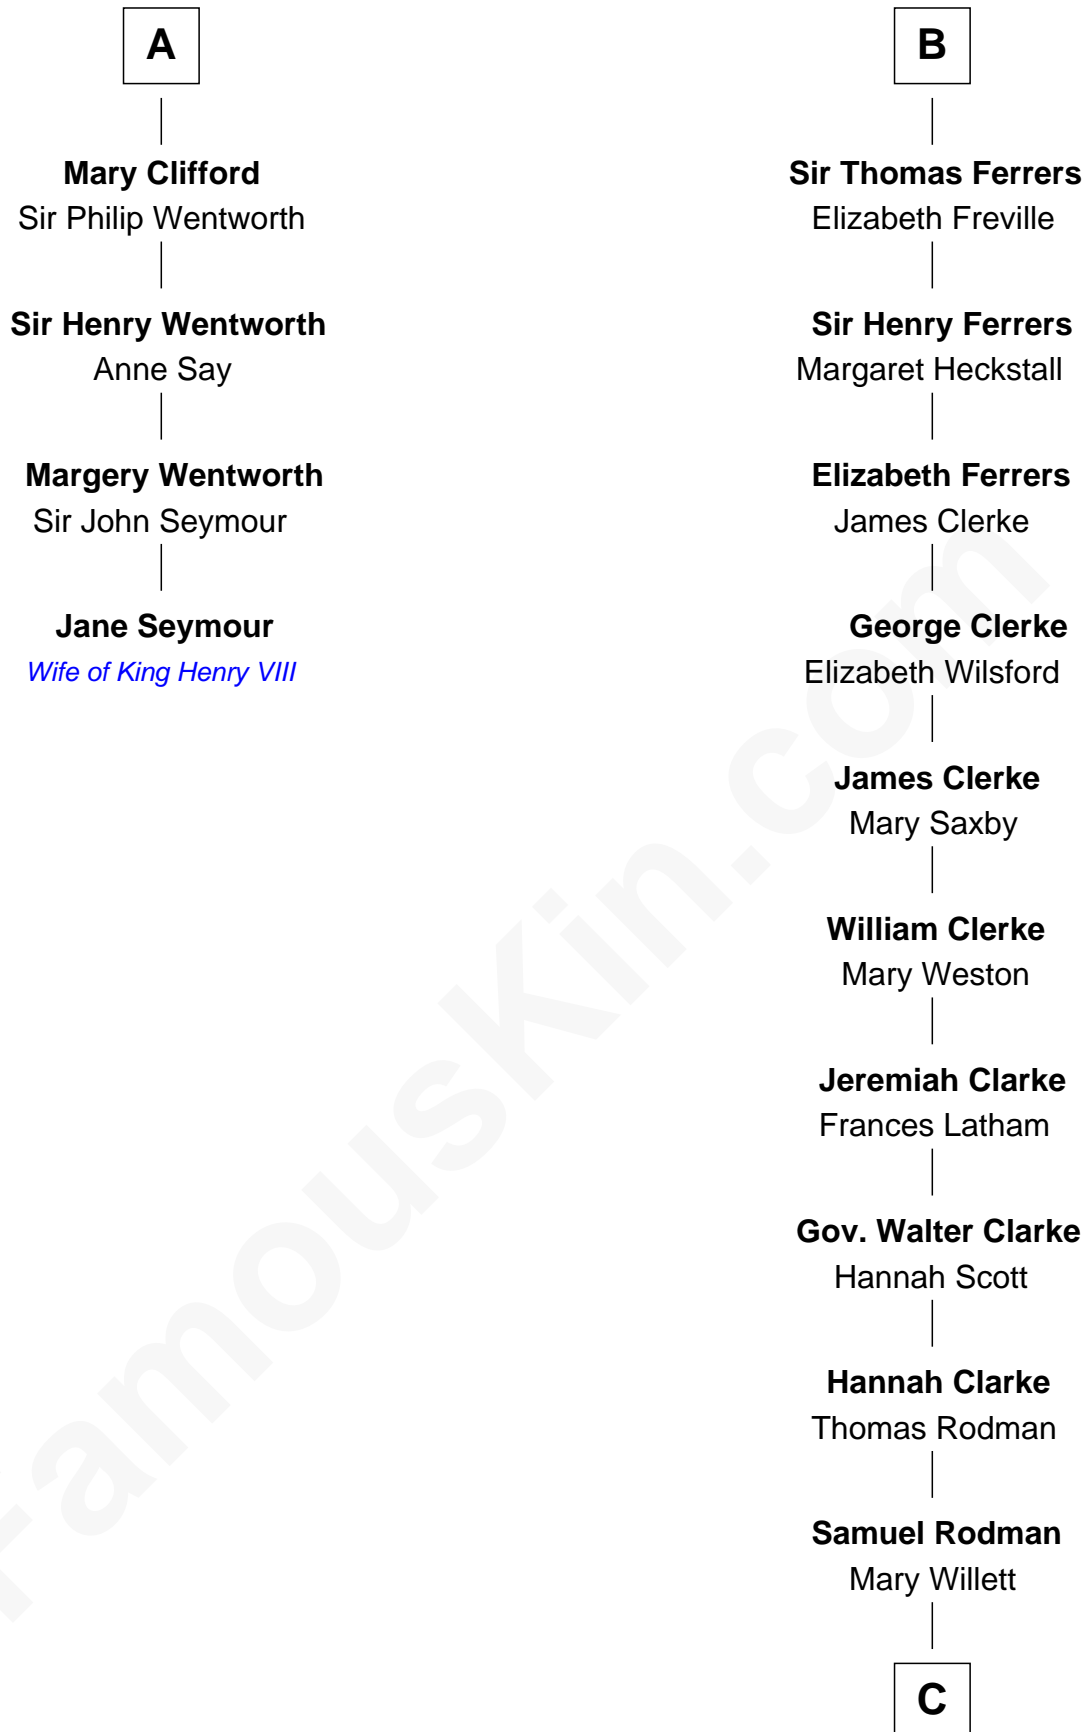

FamousKin.com Relationship Chart of

Jane Seymour

3rd Wife of King Henry VIII

10th cousin 10 times removed of

Joseph Wharton

Founder of the Wharton School of Business

C

Thomas Rodman

Mary Borden

Hannah Rodman

Samuel Rowland Fisher

Deborah Fisher

William Wharton

Joseph Wharton

Founder, Wharton School of Business

FamousKin.com