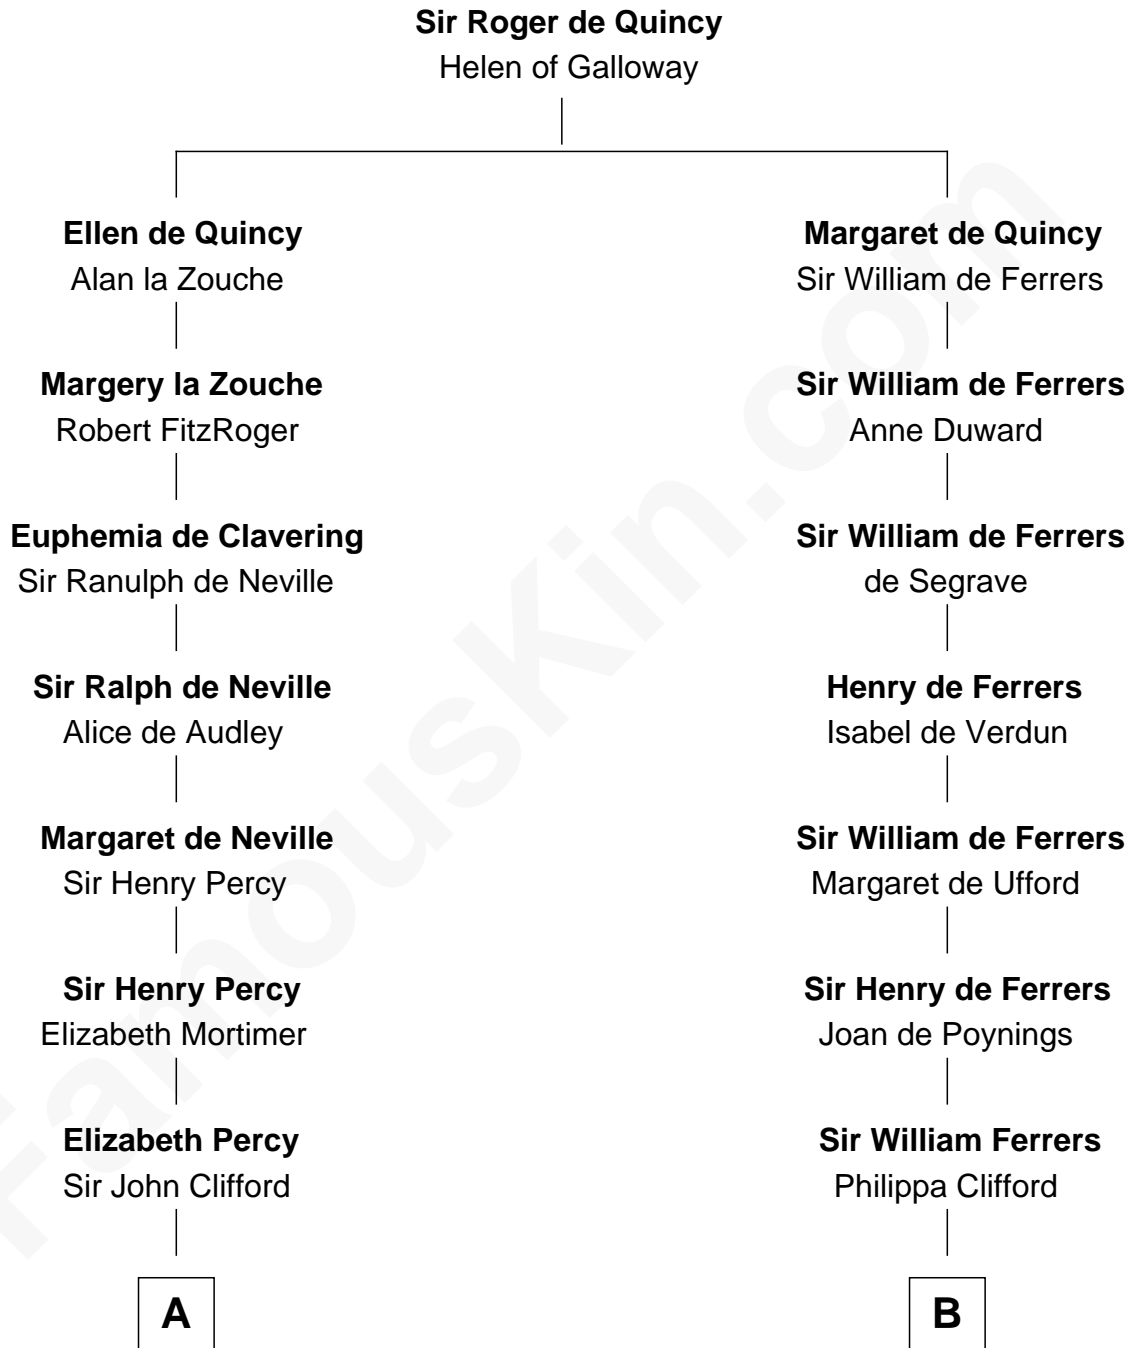

FamousKin.com Relationship Chart of

Jane Seymour

3rd Wife of King Henry VIII

10th cousin 10 times removed of

Joseph Wharton

Founder of the Wharton School of Business

C

Thomas Rodman

Mary Borden

Hannah Rodman

Samuel Rowland Fisher

Deborah Fisher

William Wharton

Joseph Wharton

Founder, Wharton School of Business

FamousKin.com