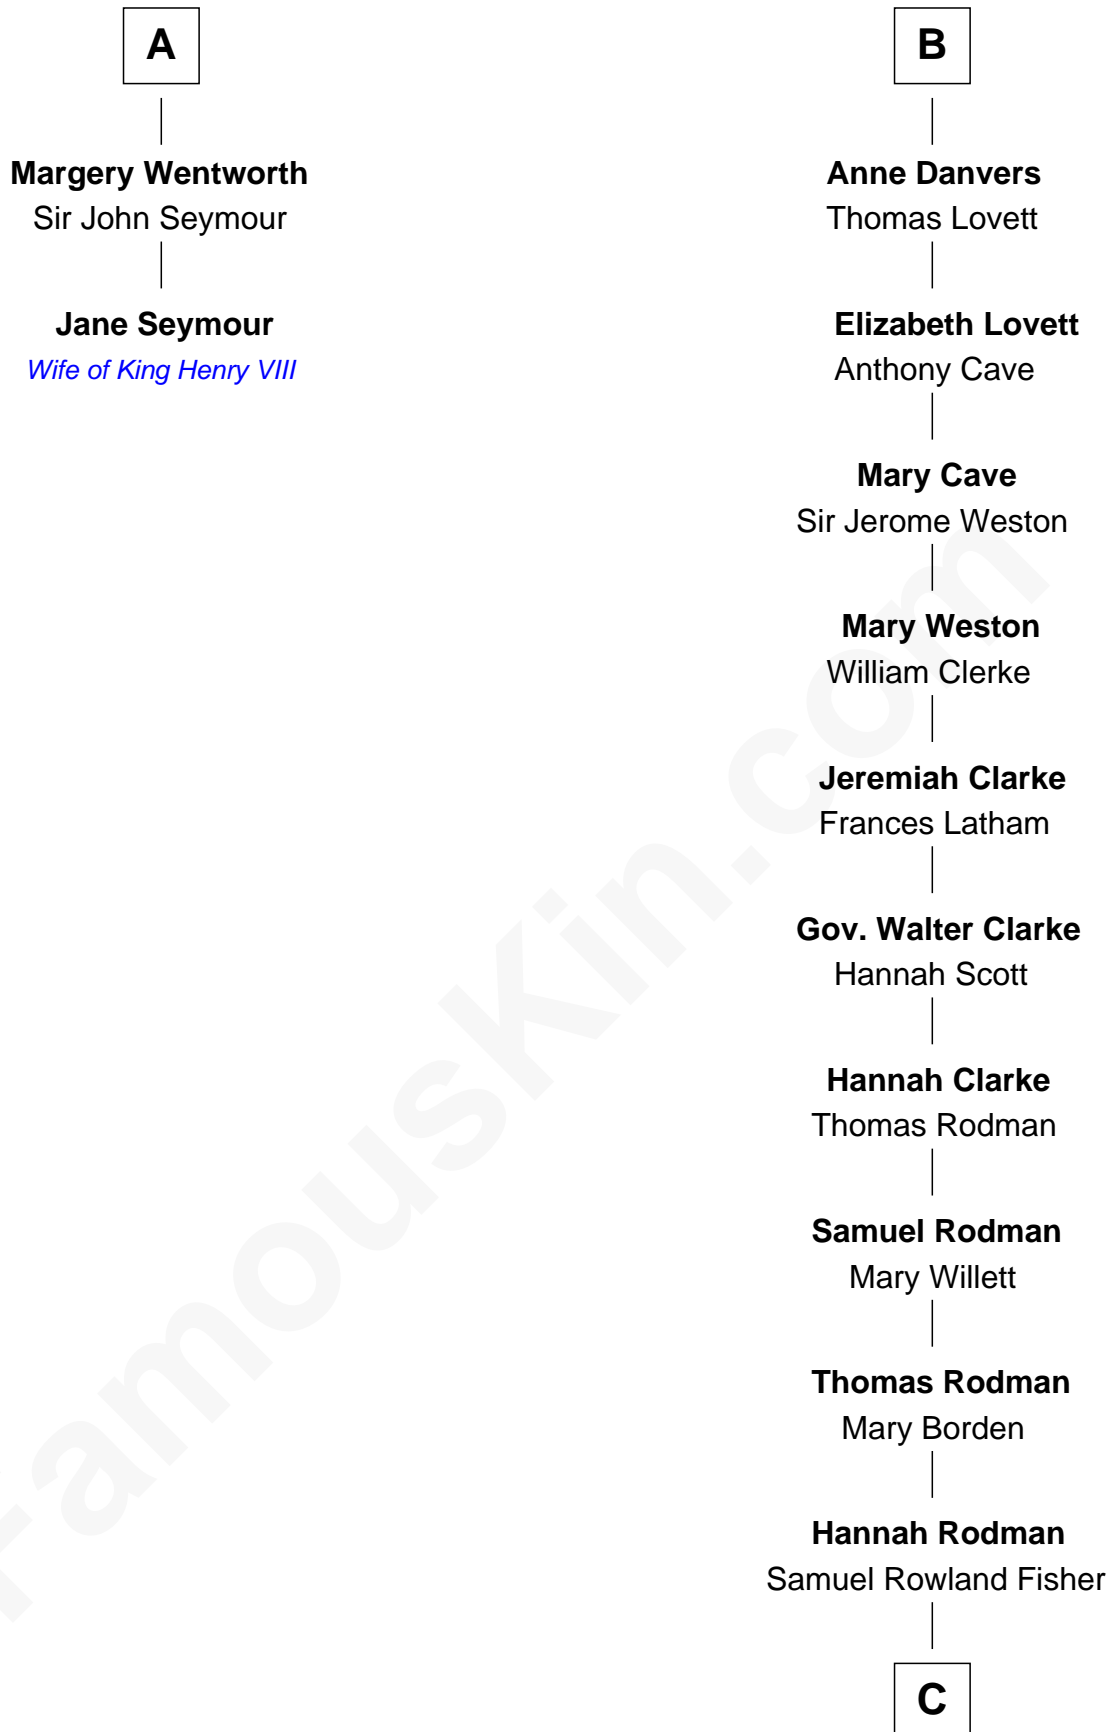

FamousKin.com Relationship Chart of

Jane Seymour

3rd Wife of King Henry VIII

8th cousin 10 times removed of

Joseph Wharton

Founder of the Wharton School of Business

Sir William de Montagu

Elizabeth de Montfort

William de Montagu
Katherine de Grandison

Philippa de Montagu
Sir Roger de Mortimer

Edmund Mortimer
Philippa Plantagenet

Elizabeth Mortimer
Sir Henry Percy

Elizabeth Percy
Sir John Clifford

Mary Clifford
Sir Philip Wentworth

Sir Henry Wentworth
Anne Say

A

Hawise de Montagu
Sir Roger de Bavent

Joan de Bavent
Sir John Dauntsey

John Dauntsey
Elizabeth Beverley

Joan Dauntsey
Sir John Stradling

Edmund Stradling
Elizabeth Arundell

John Stradling
Alice Langford

Anne Stradling
Sir John Danvers

B

C

Deborah Fisher
William Wharton

Joseph Wharton

Founder, Wharton School of Business

FamousKin.com