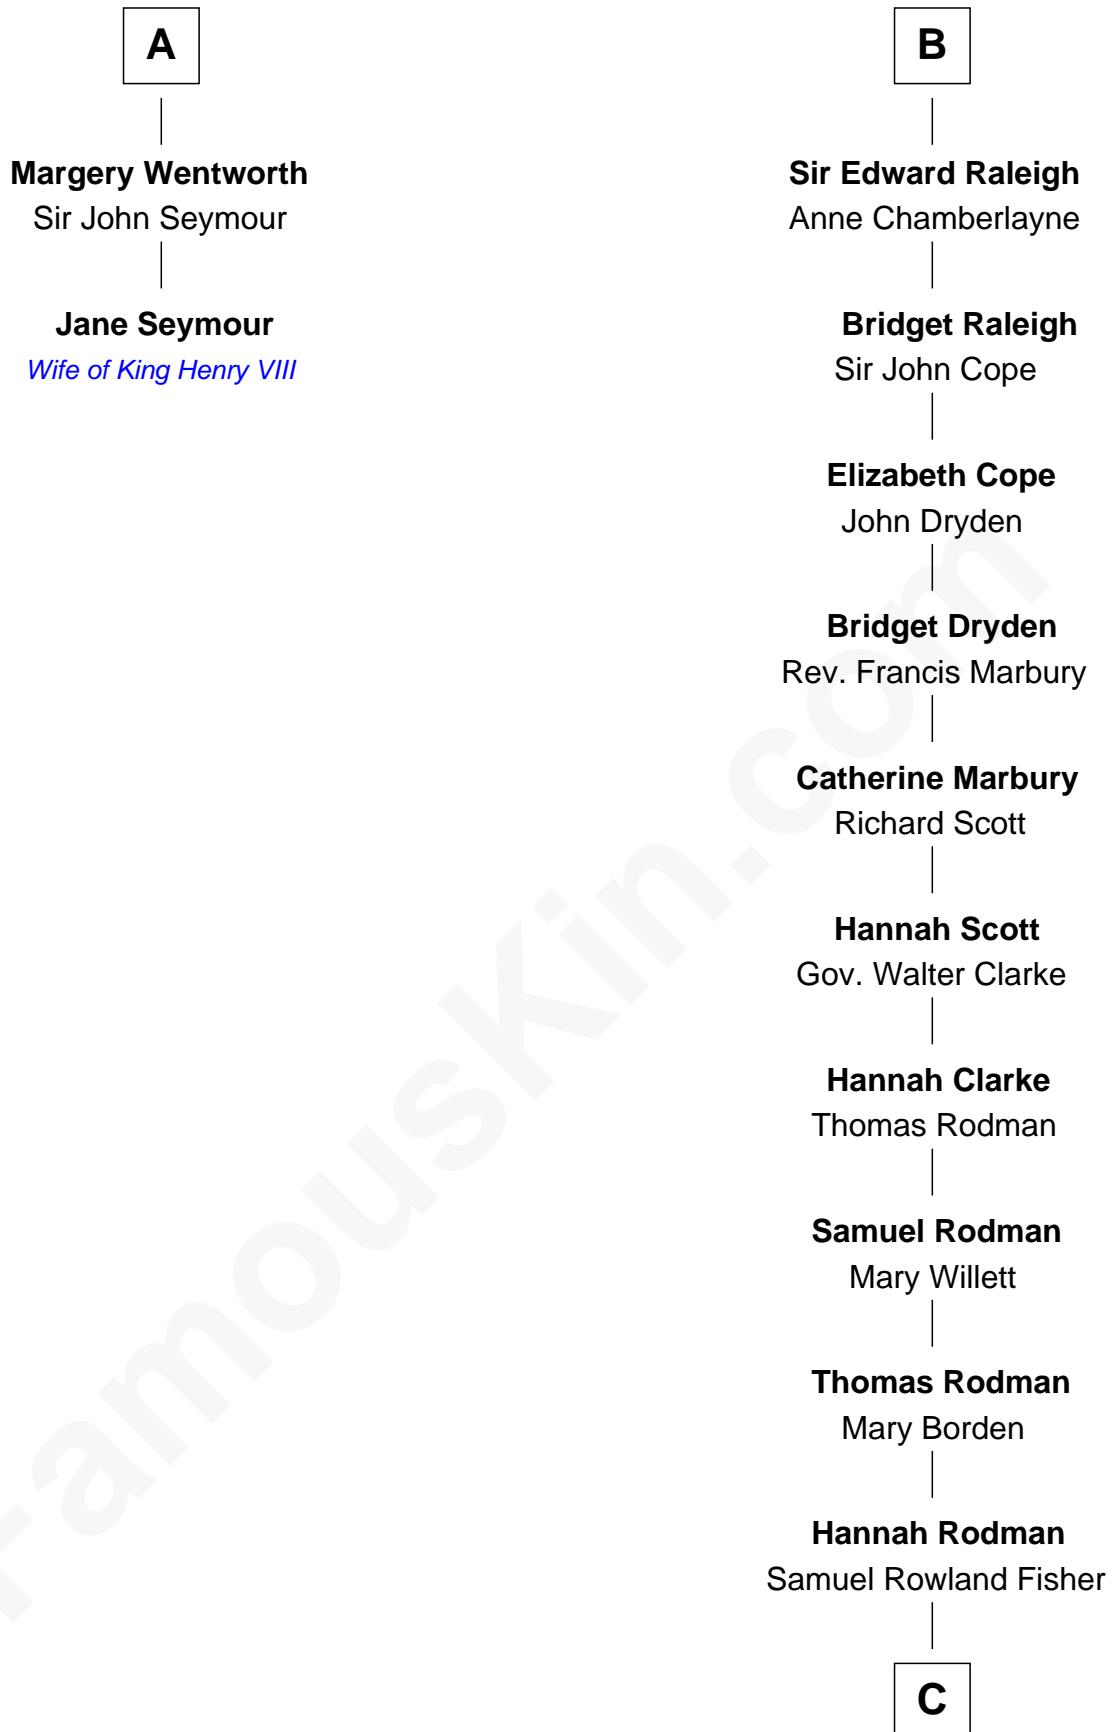

FamousKin.com Relationship Chart of

Jane Seymour

3rd Wife of King Henry VIII

8th cousin 10 times removed of

Joseph Wharton

Founder of the Wharton School of Business

Sir Hugh le Despencer

Isabella de Beauchamp

Margery Despencer

Sir Roger Wentworth

Sir Philip Wentworth

Mary Clifford

Sir Henry Wentworth

Anne Say

A

Hugh le Despencer

Sir Thomas Greene

Elizabeth Greene

William Raleigh

Sir Edward Raleigh

Margaret Verney

B

C

Deborah Fisher