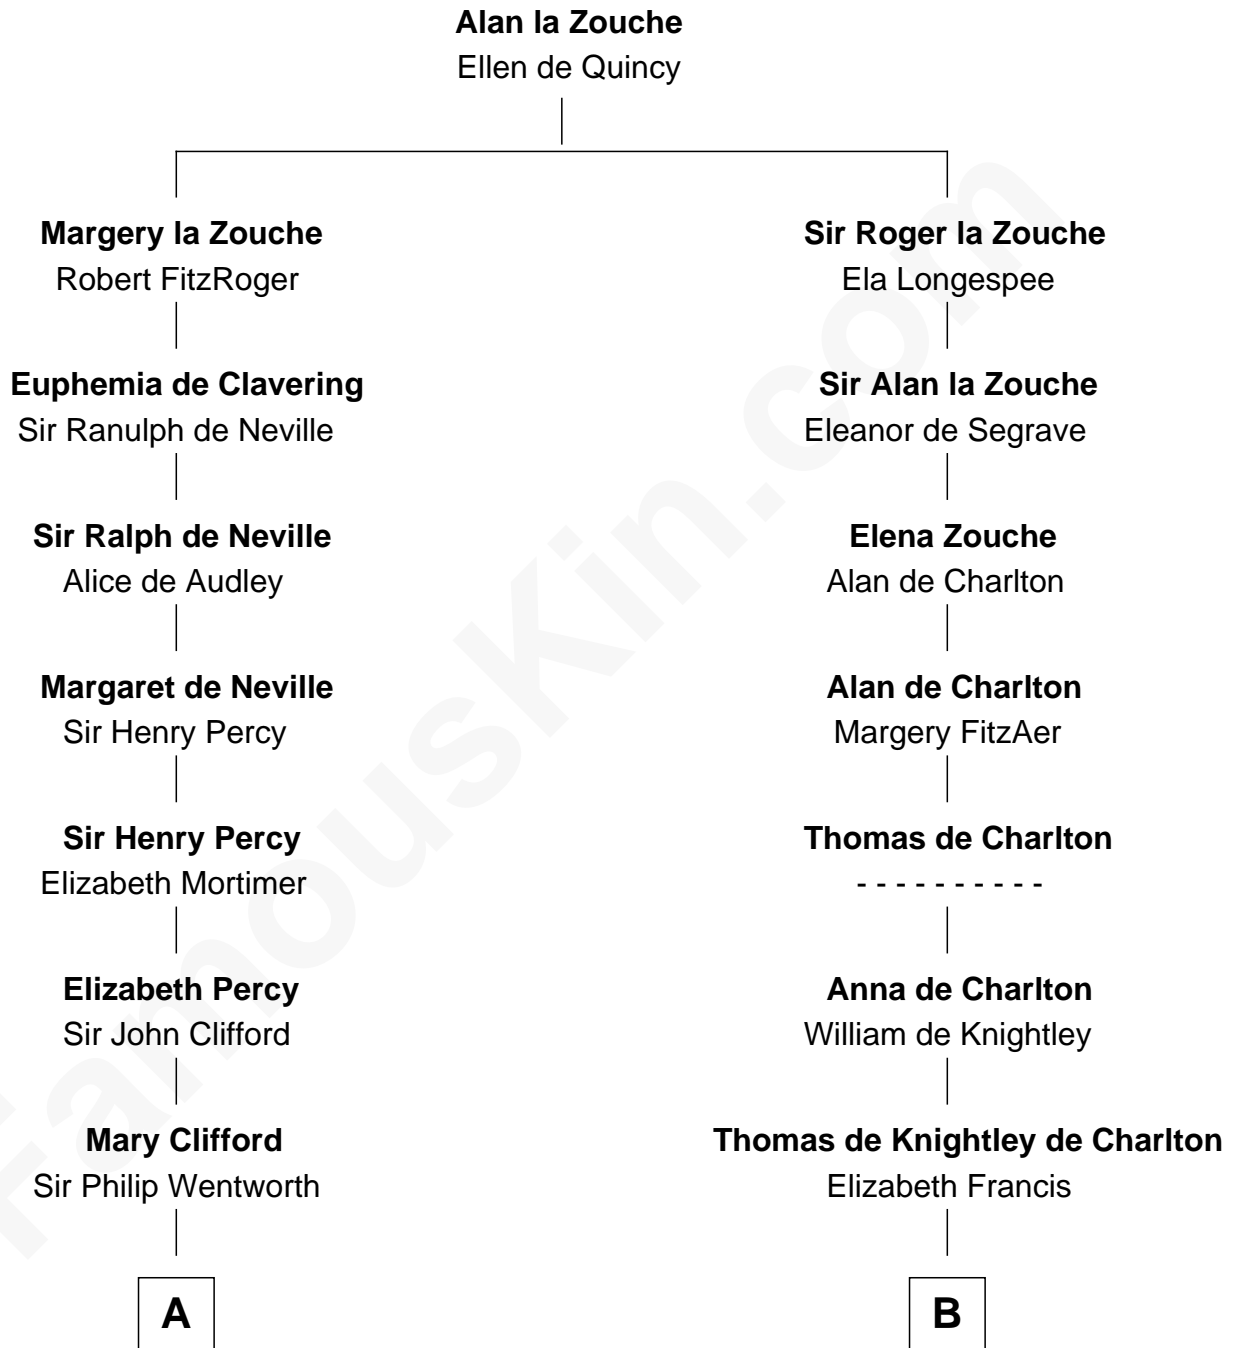

FamousKin.com Relationship Chart of

Jane Seymour

3rd Wife of King Henry VIII

9th cousin 10 times removed of

Jay Gould

American Railroad "Robber Baron"

C

—
Anna Osborn
Abraham Gould

—
John Burr Gould
Mary More

—
Jay Gould
"Robber Baron"

FamousKin.com