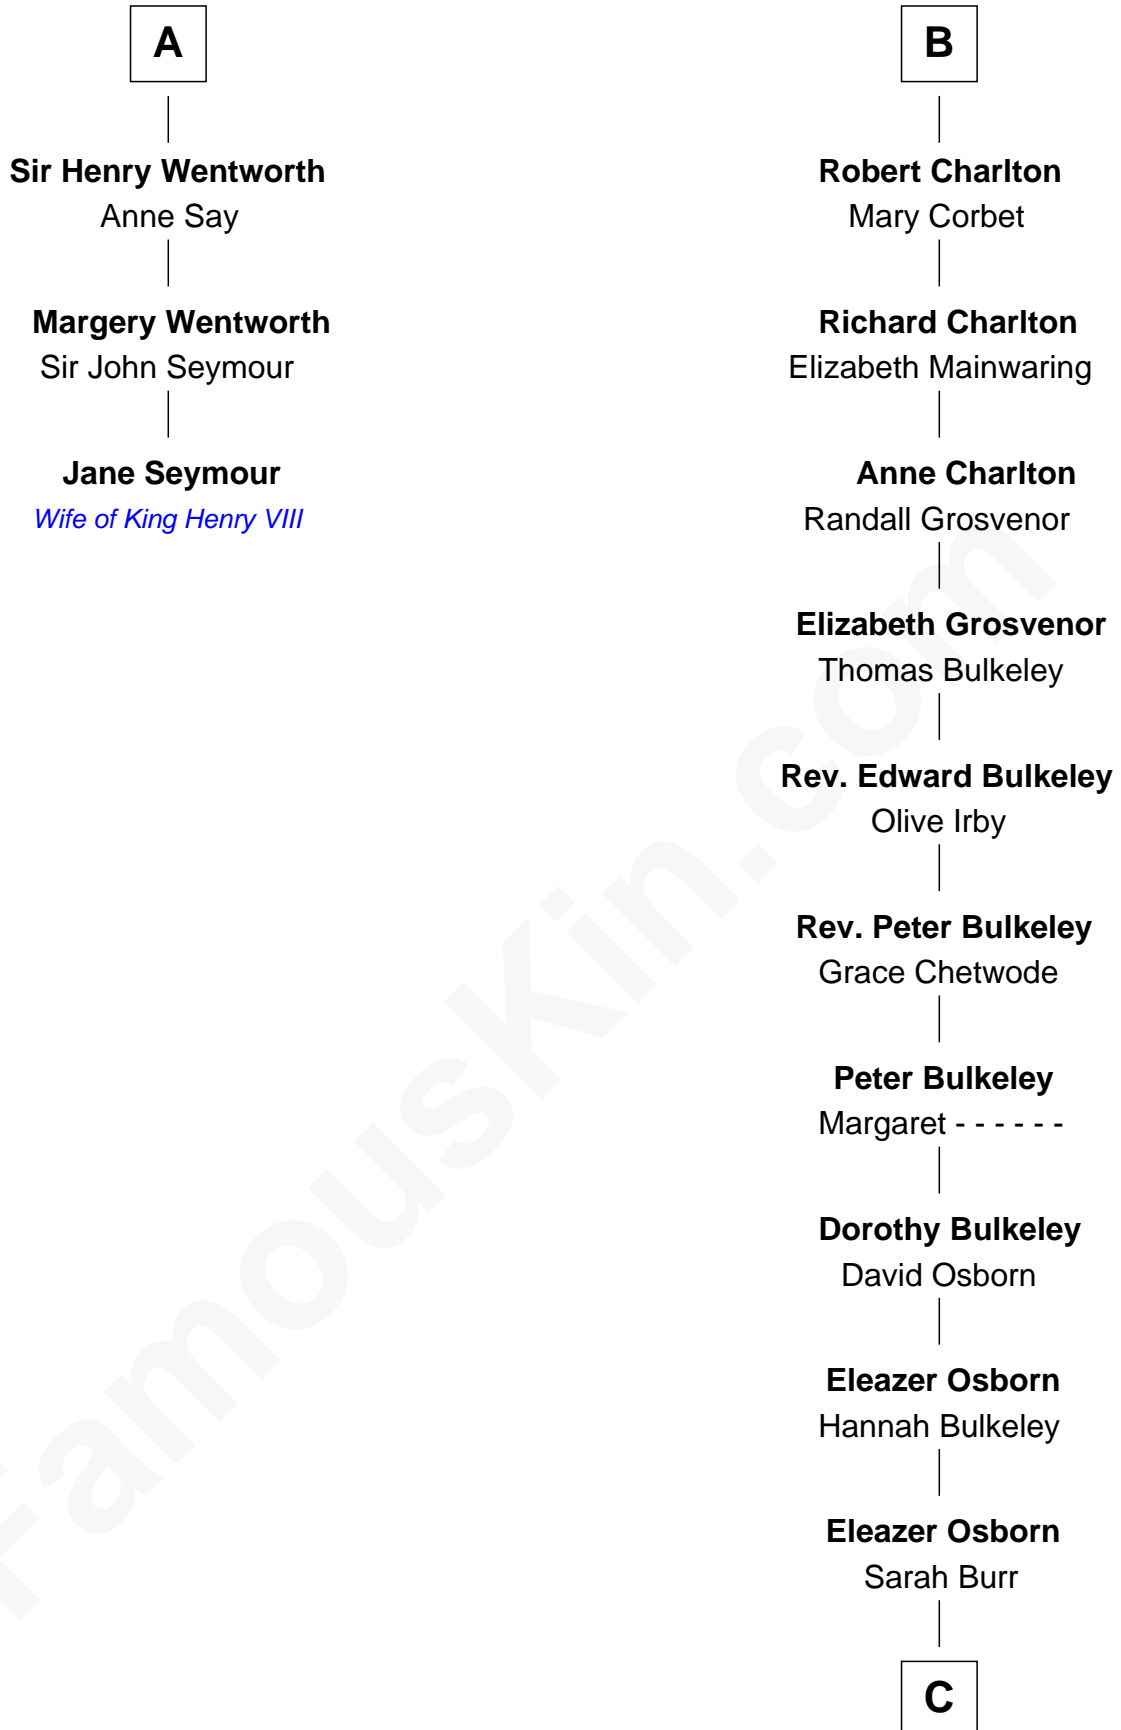

FamousKin.com Relationship Chart of

Jane Seymour

3rd Wife of King Henry VIII

9th cousin 10 times removed of

Jay Gould

American Railroad "Robber Baron"

C

—
Anna Osborn
Abraham Gould

—
John Burr Gould
Mary More

—
Jay Gould
"Robber Baron"

FamousKin.com