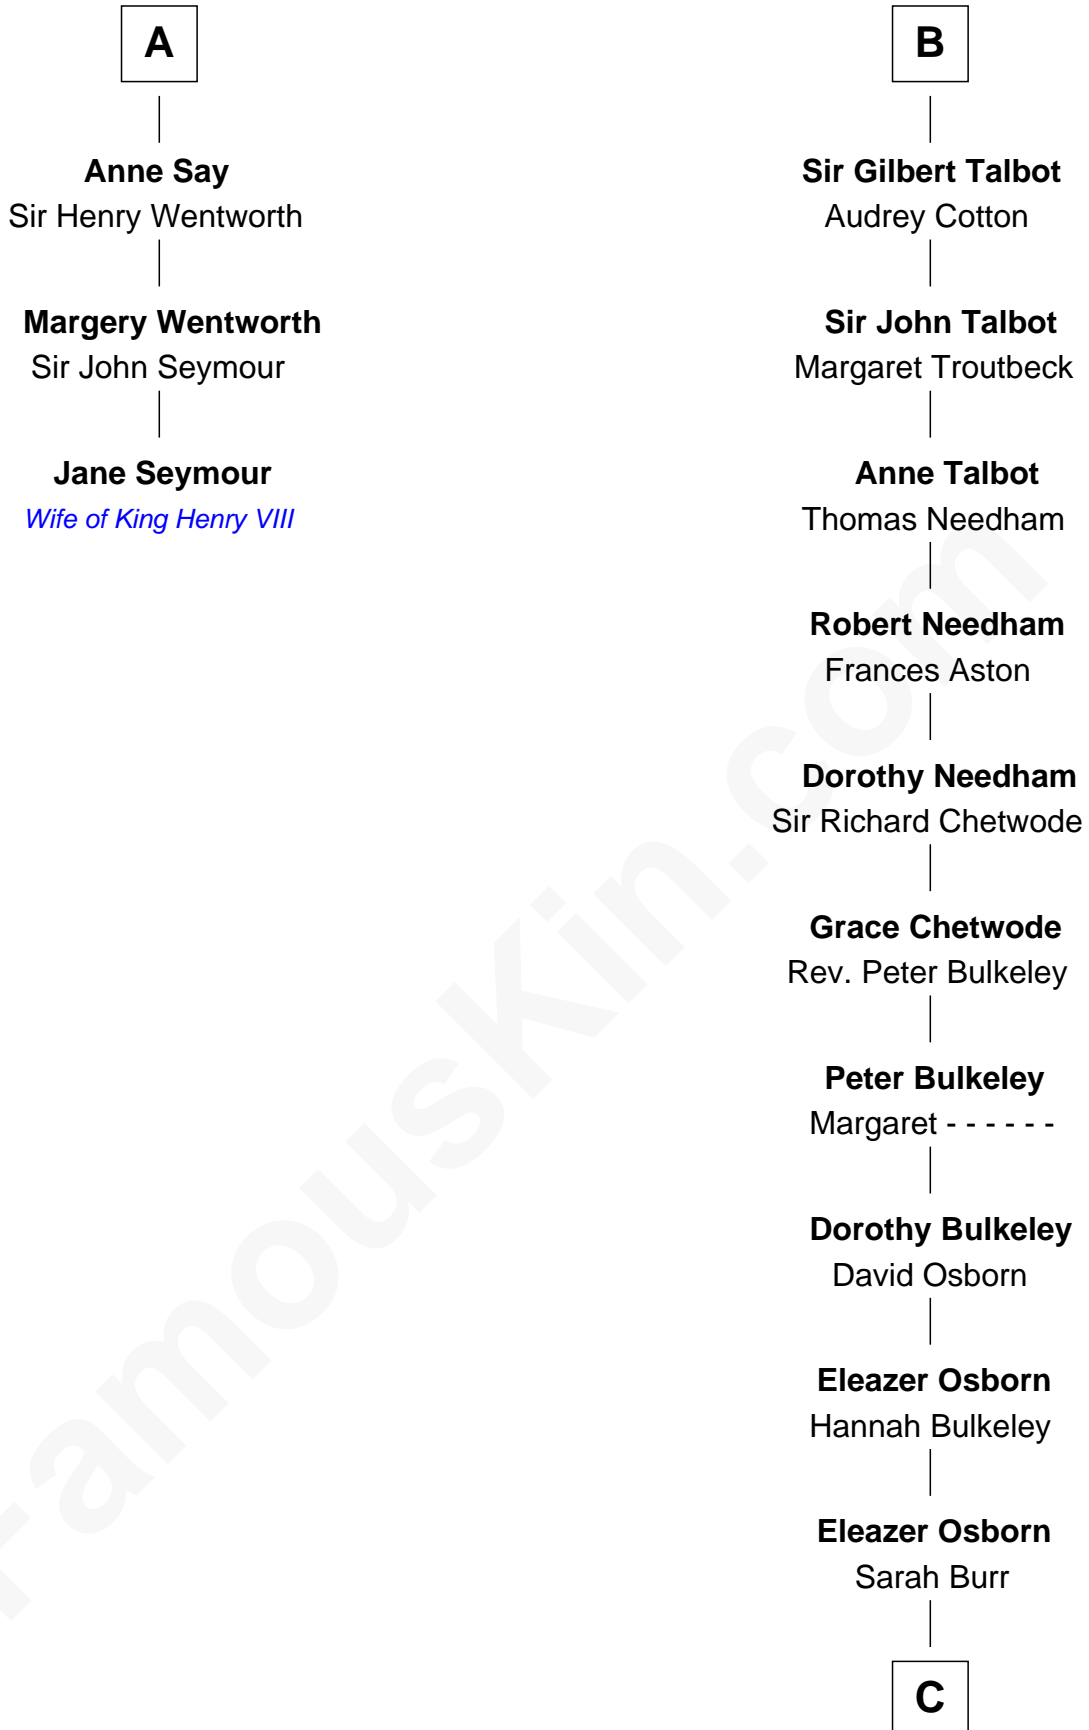

# FamousKin.com Relationship Chart of

**Jane Seymour**

*3rd Wife of King Henry VIII*

9th cousin 10 times removed of

**Jay Gould**

*American Railroad "Robber Baron"*

**Sir Humphrey de Bohun**

Maud of Eu

**C**

—  
**Anna Osborn**  
Abraham Gould

—  
**John Burr Gould**  
Mary More

—  
**Jay Gould**  
*"Robber Baron"*

FamousKin.com