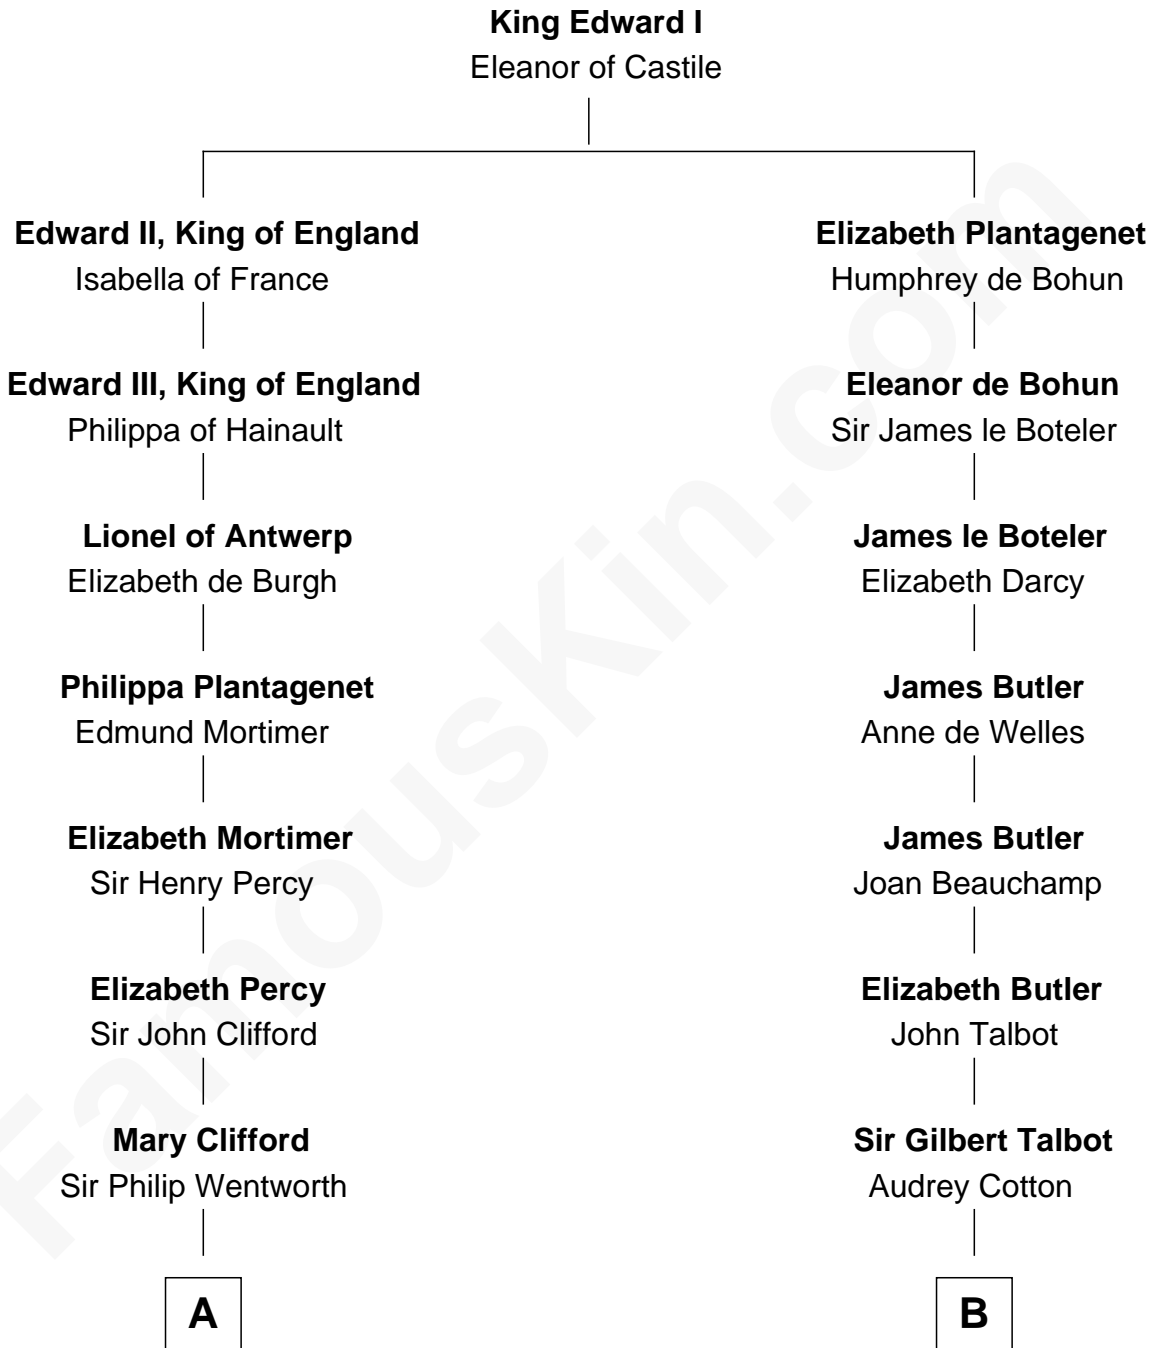

FamousKin.com Relationship Chart of

Jane Seymour

3rd Wife of King Henry VIII

9th cousin 9 times removed of

Jay Gould

American Railroad "Robber Baron"

C

|
John Burr Gould

Mary More

|
Jay Gould

"Robber Baron"

FamousKin.com