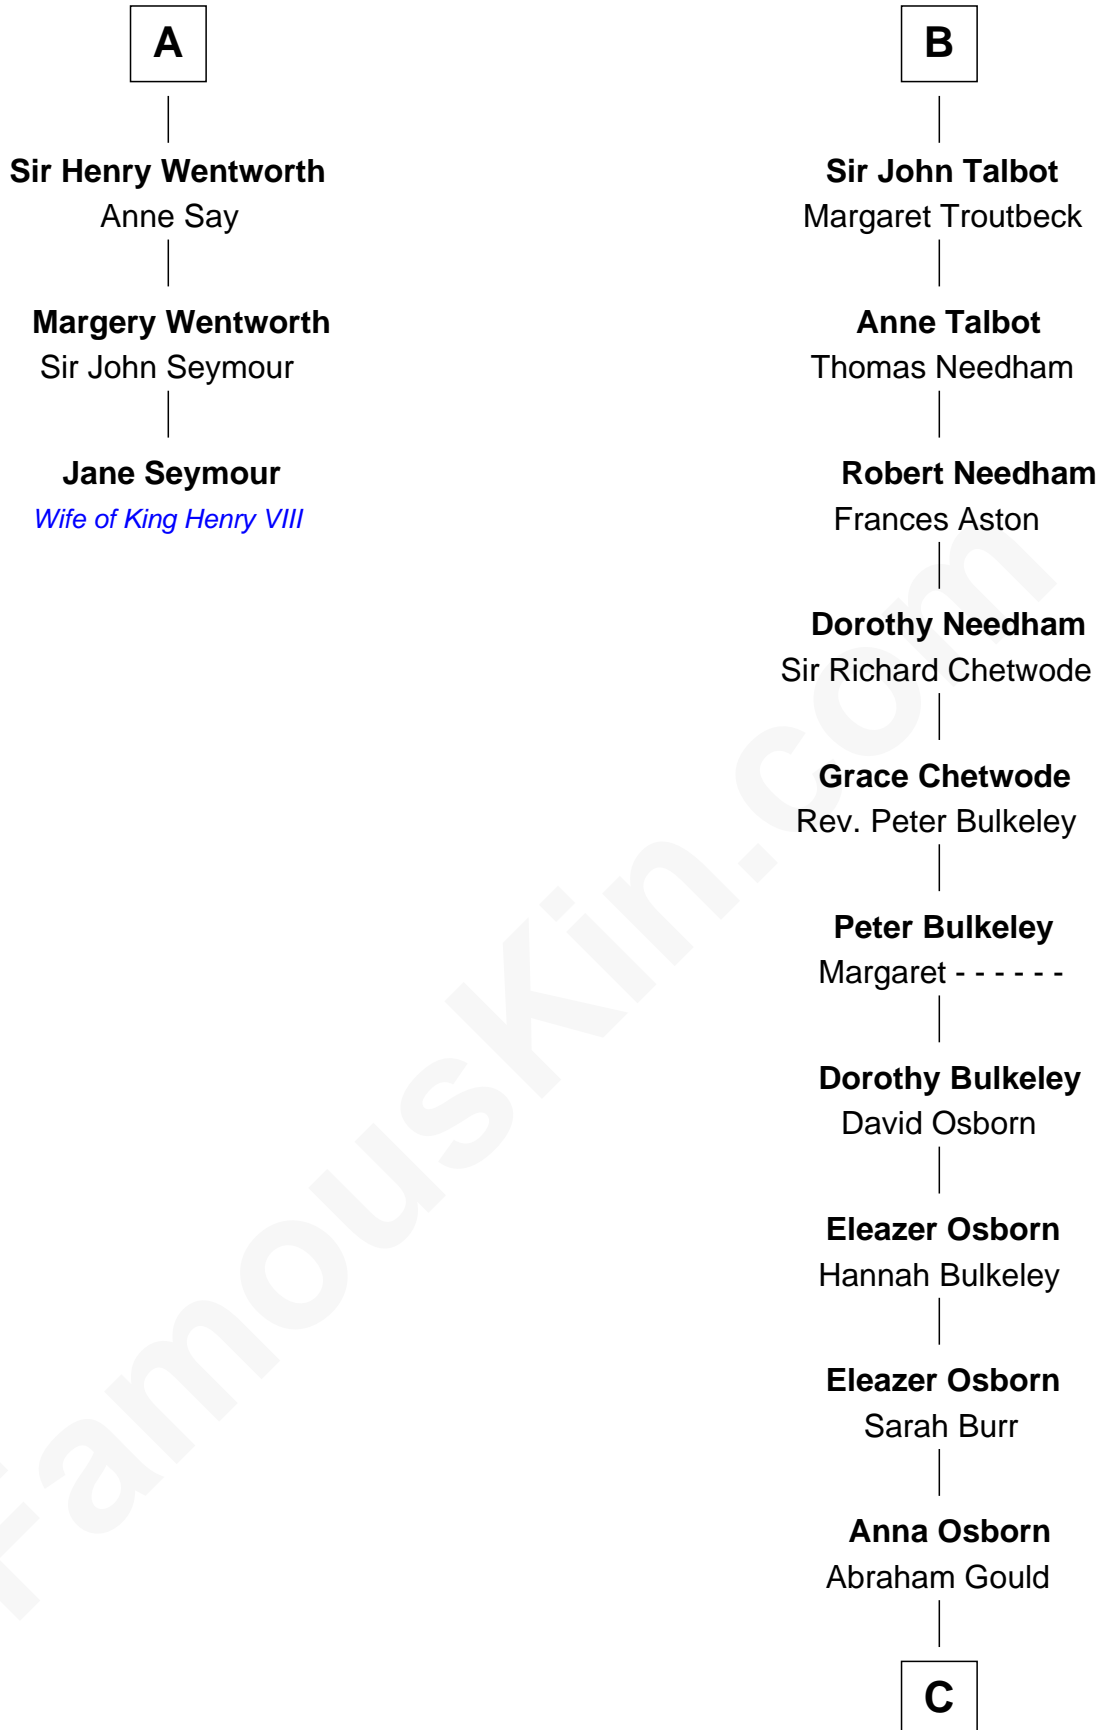

FamousKin.com Relationship Chart of

Jane Seymour

3rd Wife of King Henry VIII

9th cousin 9 times removed of

Jay Gould

American Railroad "Robber Baron"

C

|
John Burr Gould

Mary More

|
Jay Gould

"Robber Baron"

FamousKin.com