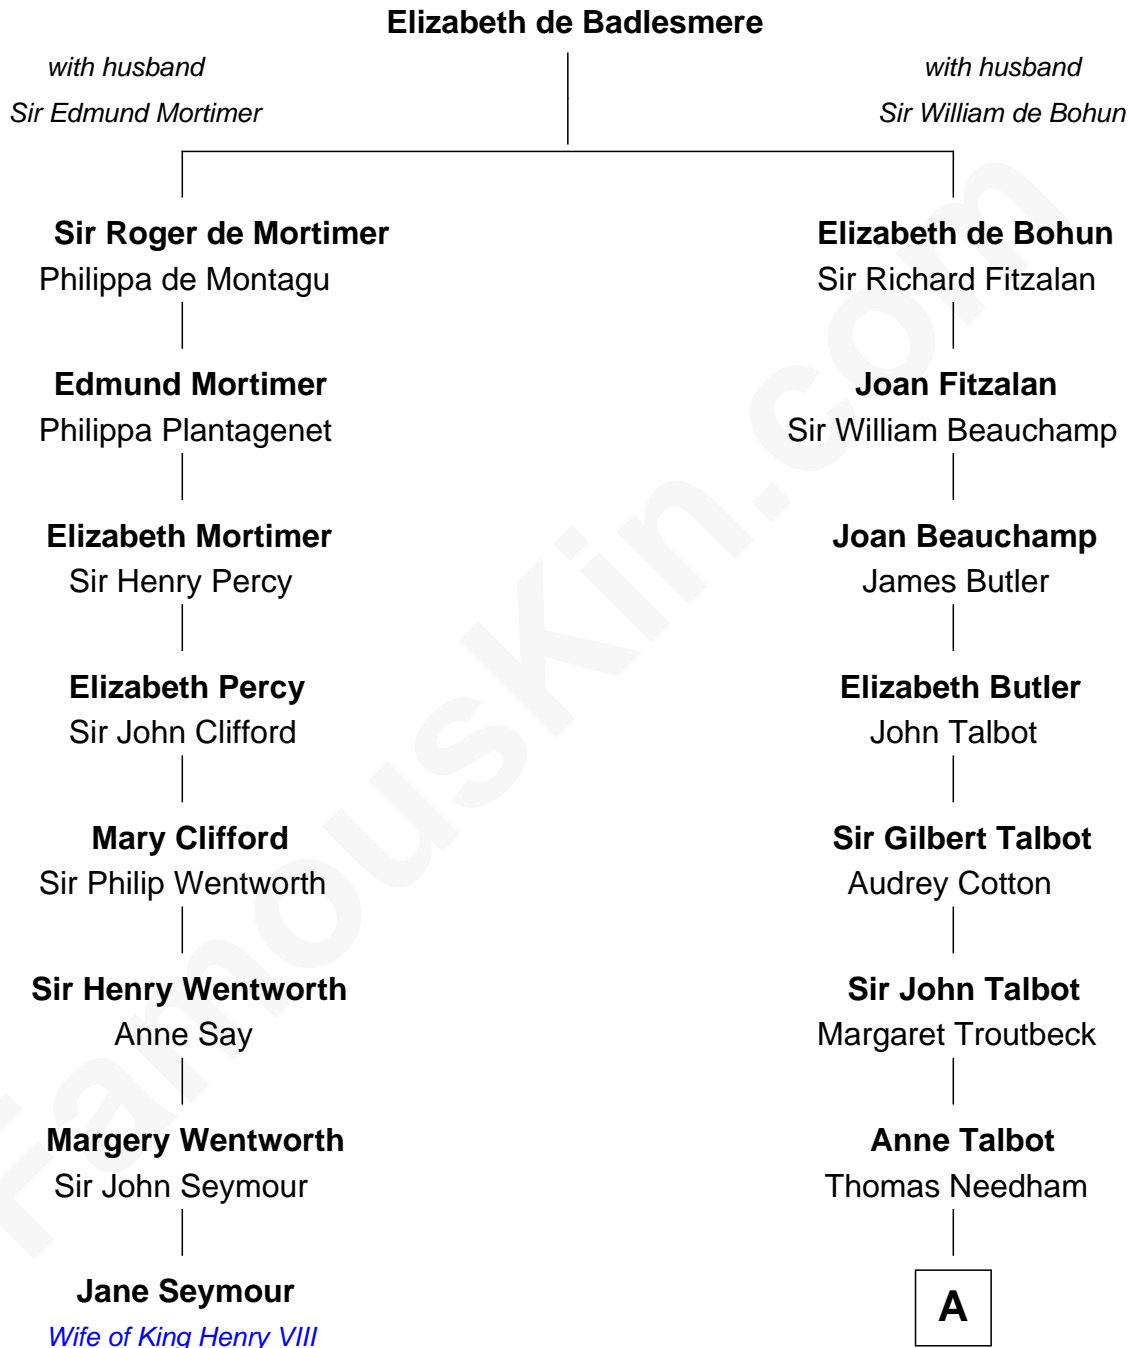

FamousKin.com Relationship Chart of

Jane Seymour

3rd Wife of King Henry VIII

7th cousin 9 times removed of

Jay Gould

American Railroad "Robber Baron"

A

Robert Needham

Mary More

Jay Gould

"Robber Baron"