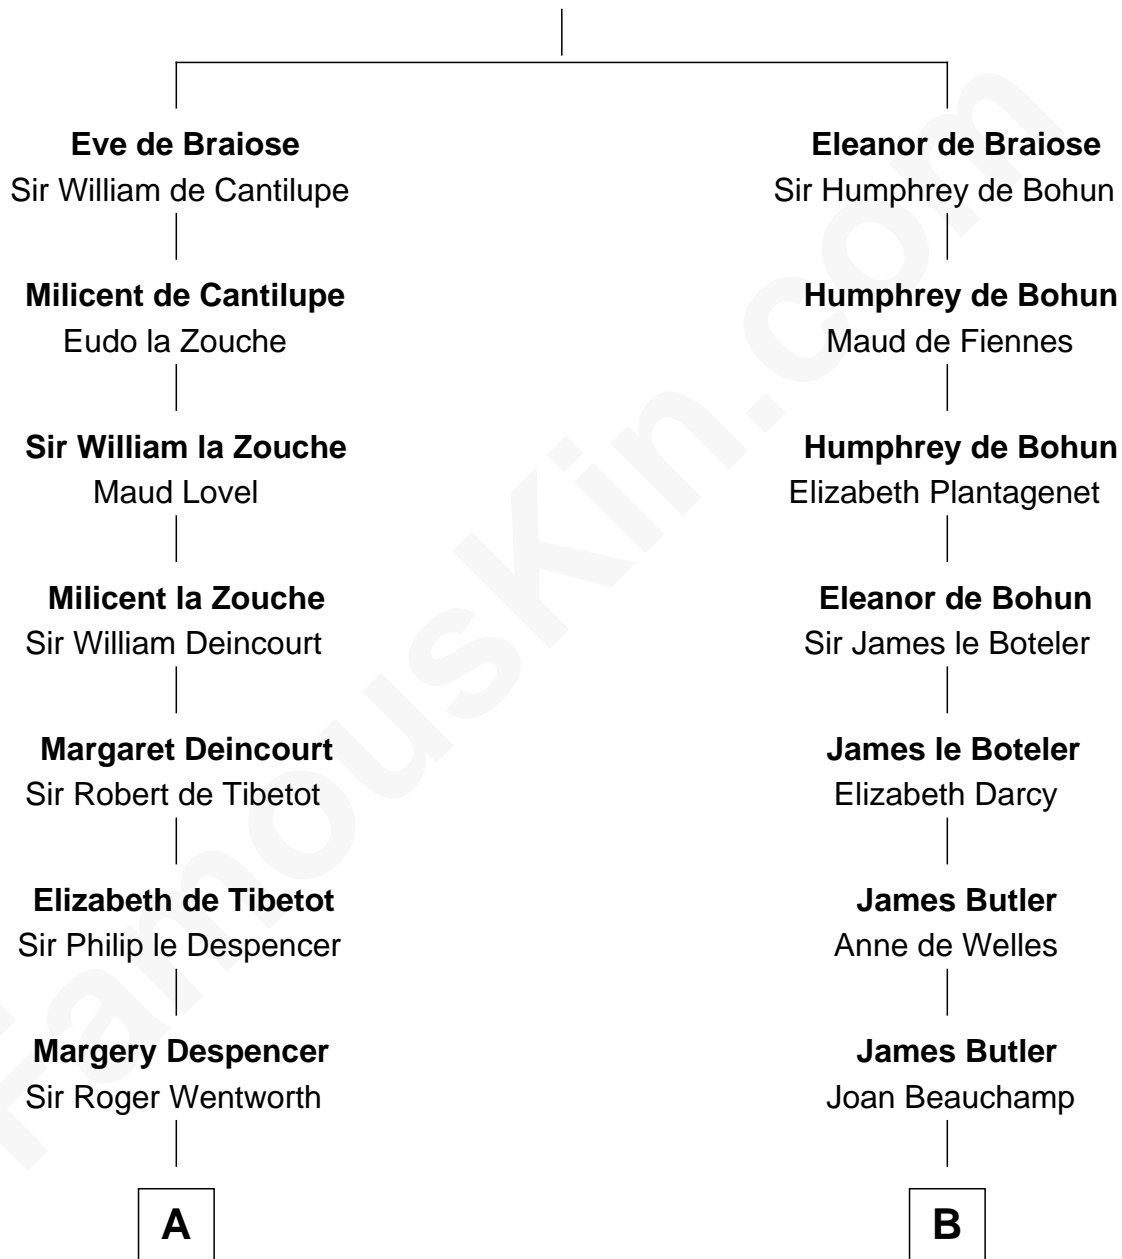

FamousKin.com Relationship Chart of

Jane Seymour

3rd Wife of King Henry VIII

10th cousin 10 times removed of

Jay Gould

American Railroad "Robber Baron"

William de Braiose

Eva Marshal

C

—
Eleazer Osborn

Sarah Burr

—
Anna Osborn

Abraham Gould

—
John Burr Gould

Mary More

—
Jay Gould

"Robber Baron"