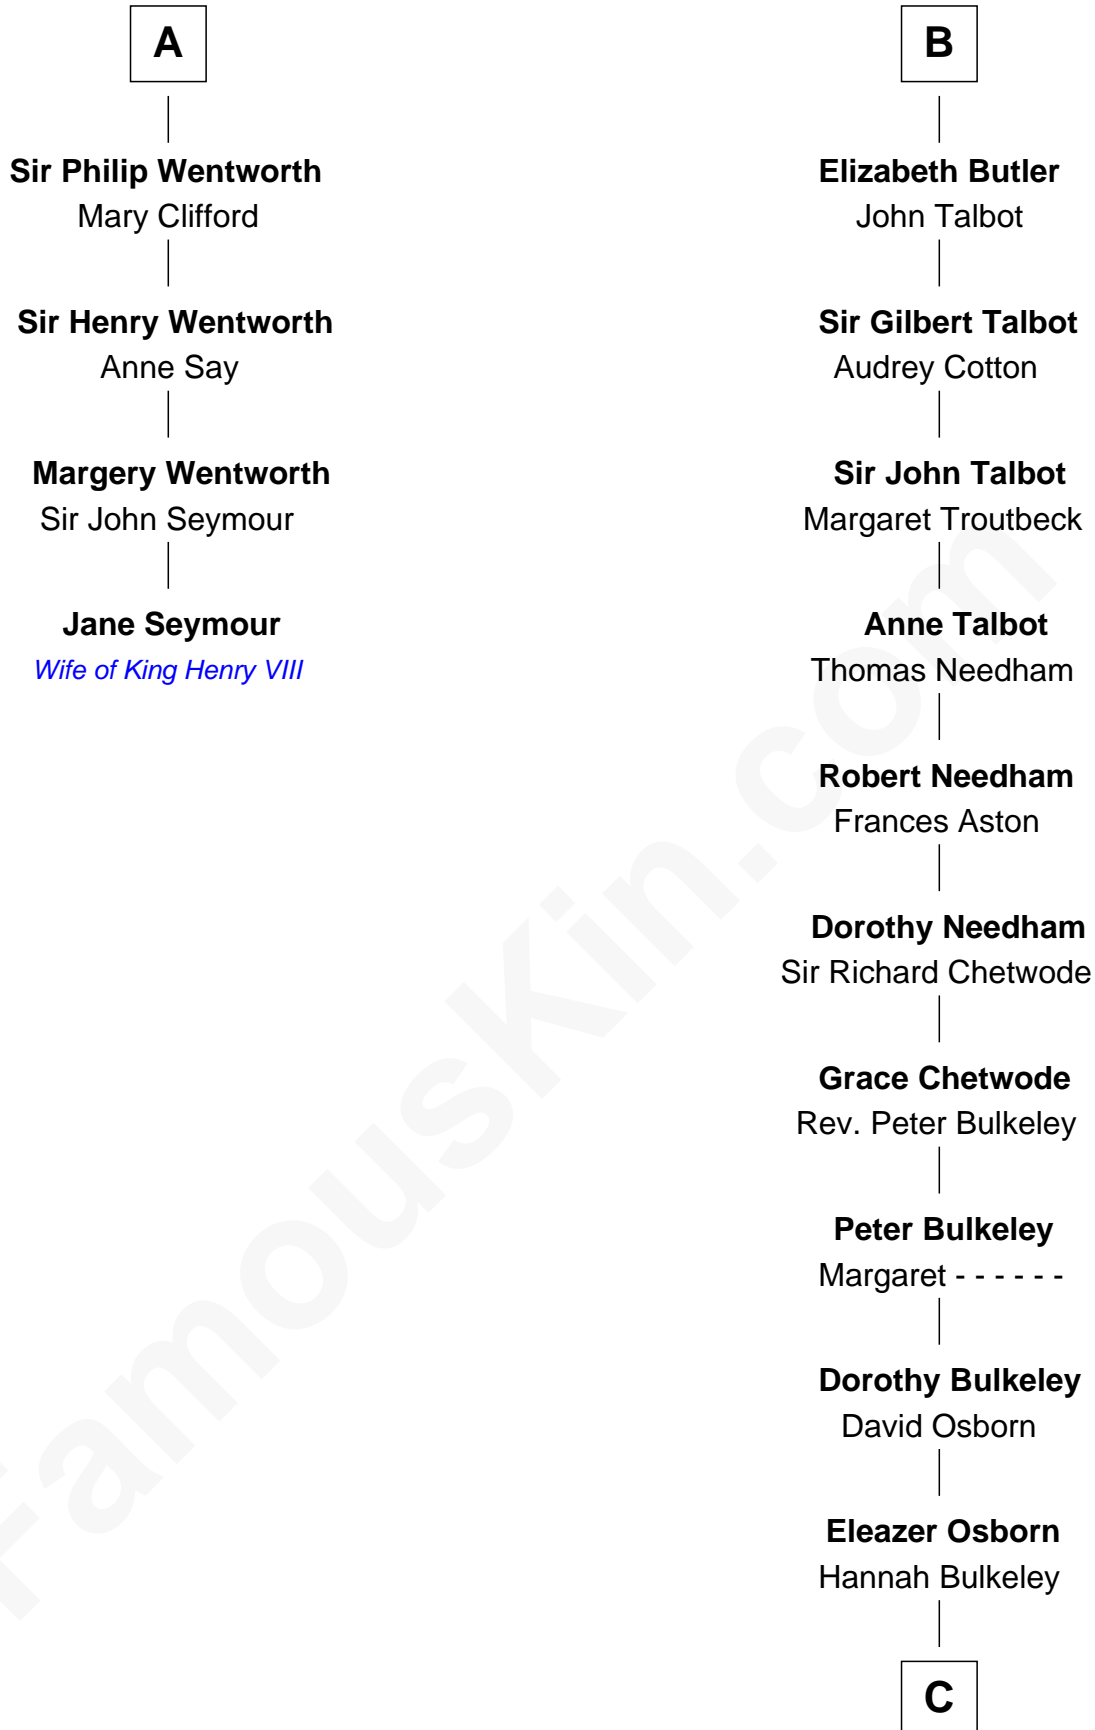

FamousKin.com Relationship Chart of

Jane Seymour

3rd Wife of King Henry VIII

10th cousin 10 times removed of

Jay Gould

American Railroad "Robber Baron"

William de Braiose

Eva Marshal

"Robber Baron"