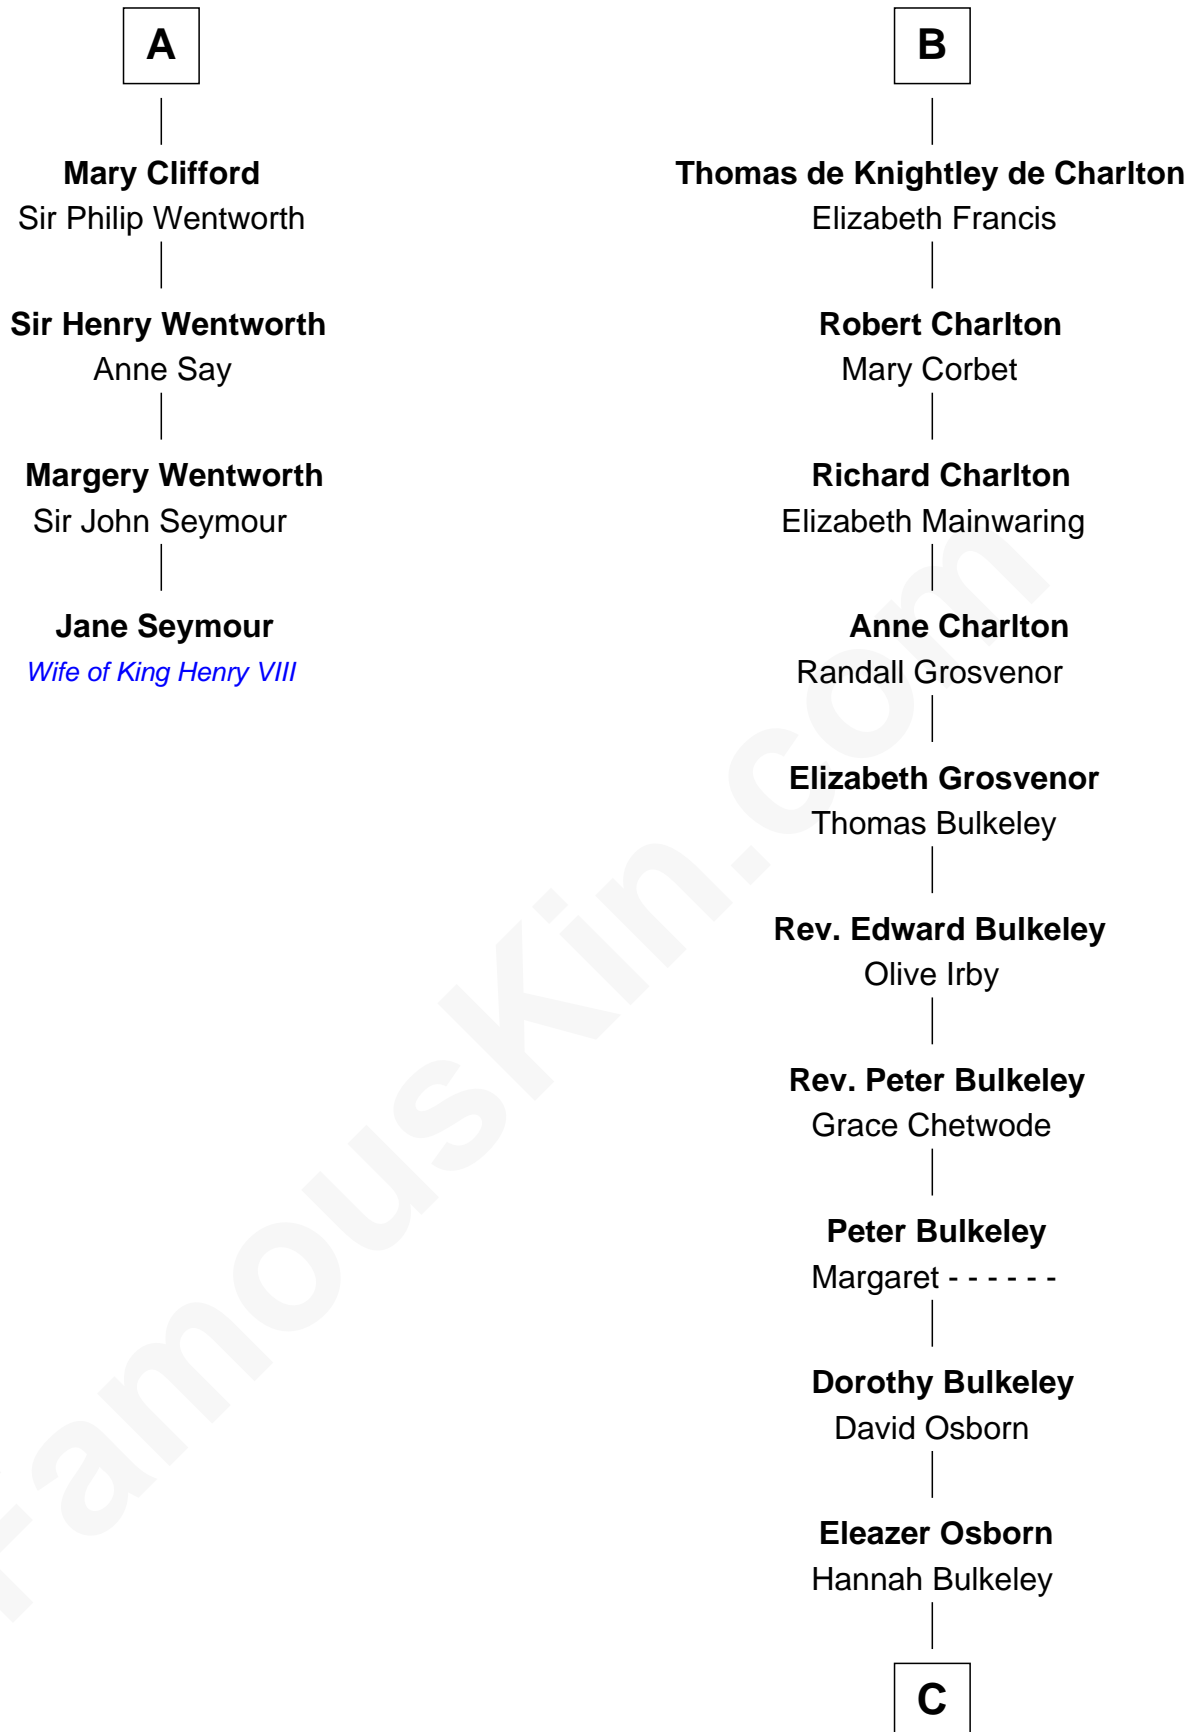

FamousKin.com Relationship Chart of

Jane Seymour

3rd Wife of King Henry VIII

10th cousin 10 times removed of

Jay Gould

American Railroad "Robber Baron"

Sir William Longespee

Ela of Salisbury

"Robber Baron"