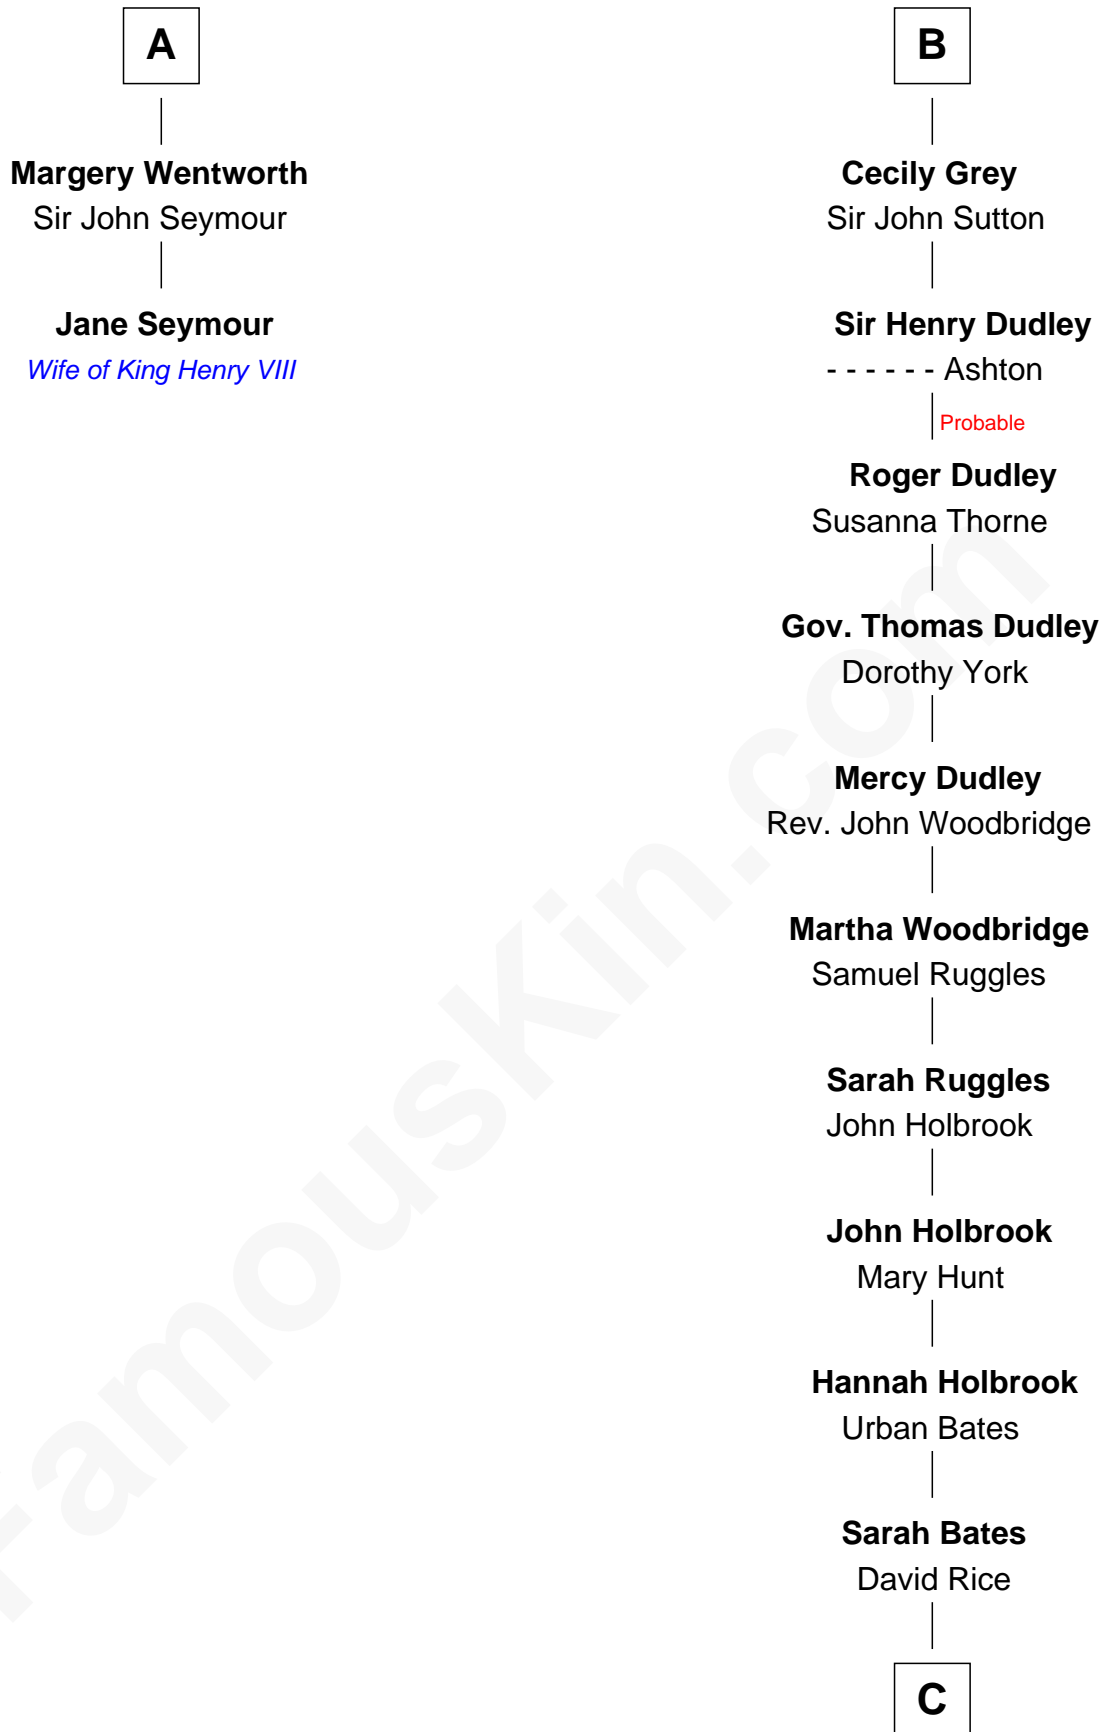

# FamousKin.com Relationship Chart of

**Jane Seymour**

*3rd Wife of King Henry VIII*

8th cousin 10 times removed of

**William Marsh Rice**

*Founder of Rice University*

**William de Ros**  
Maude de Vaux

C

David Rice

Patty Hall

William Marsh Rice

*Founder of Rice University*

FamousKin.com