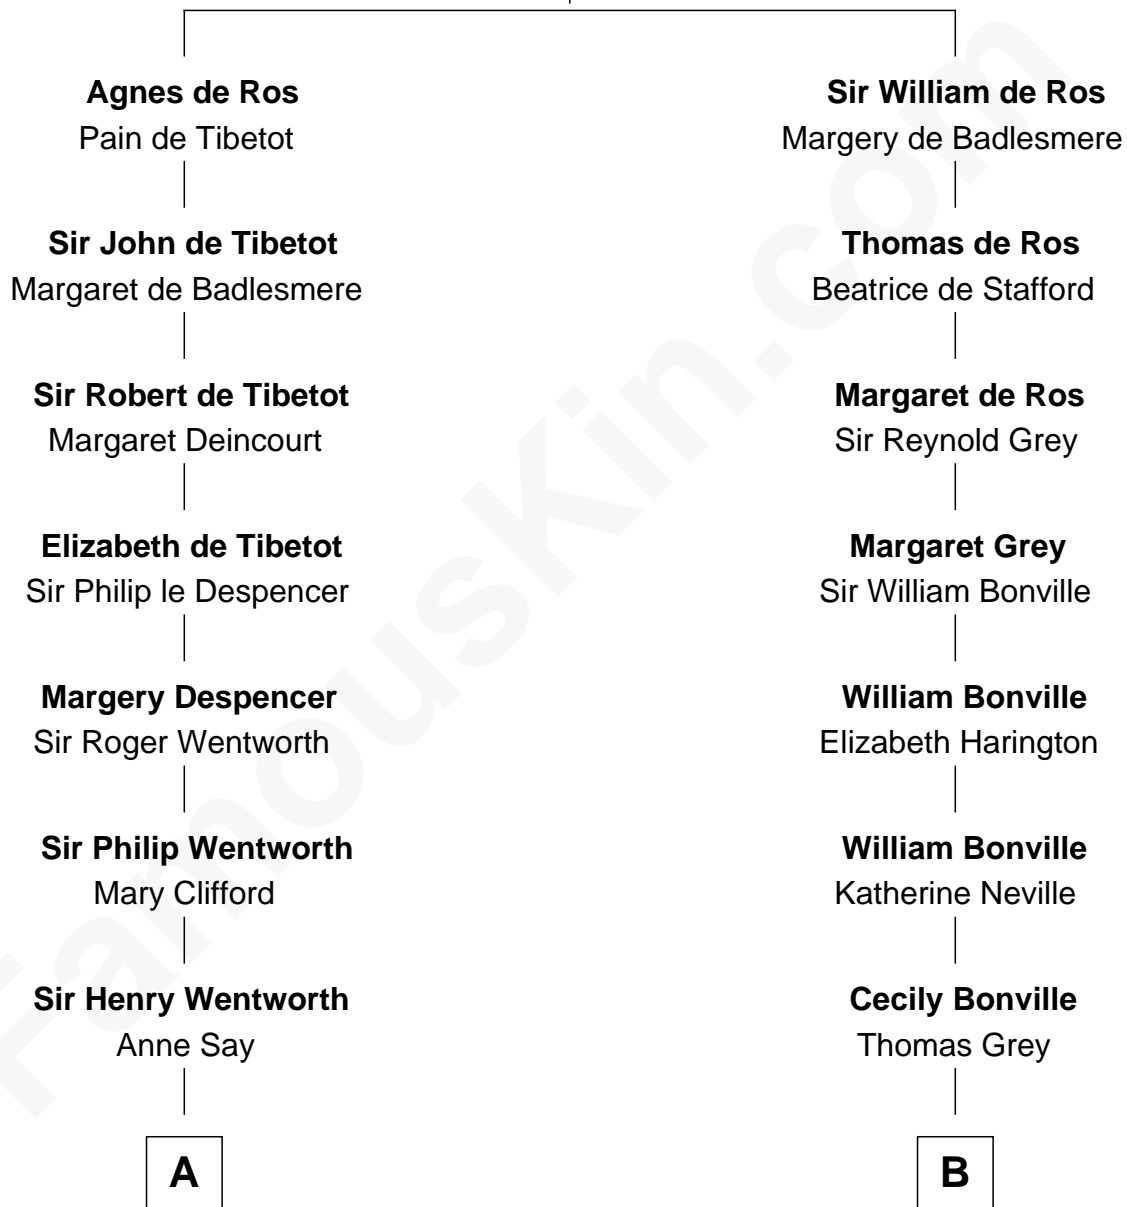

# FamousKin.com Relationship Chart of

**Jane Seymour**

*3rd Wife of King Henry VIII*

8th cousin 10 times removed of

**William Marsh Rice**

*Founder of Rice University*

**William de Ros**  
Maude de Vaux

C

David Rice

Patty Hall

William Marsh Rice

*Founder of Rice University*

FamousKin.com