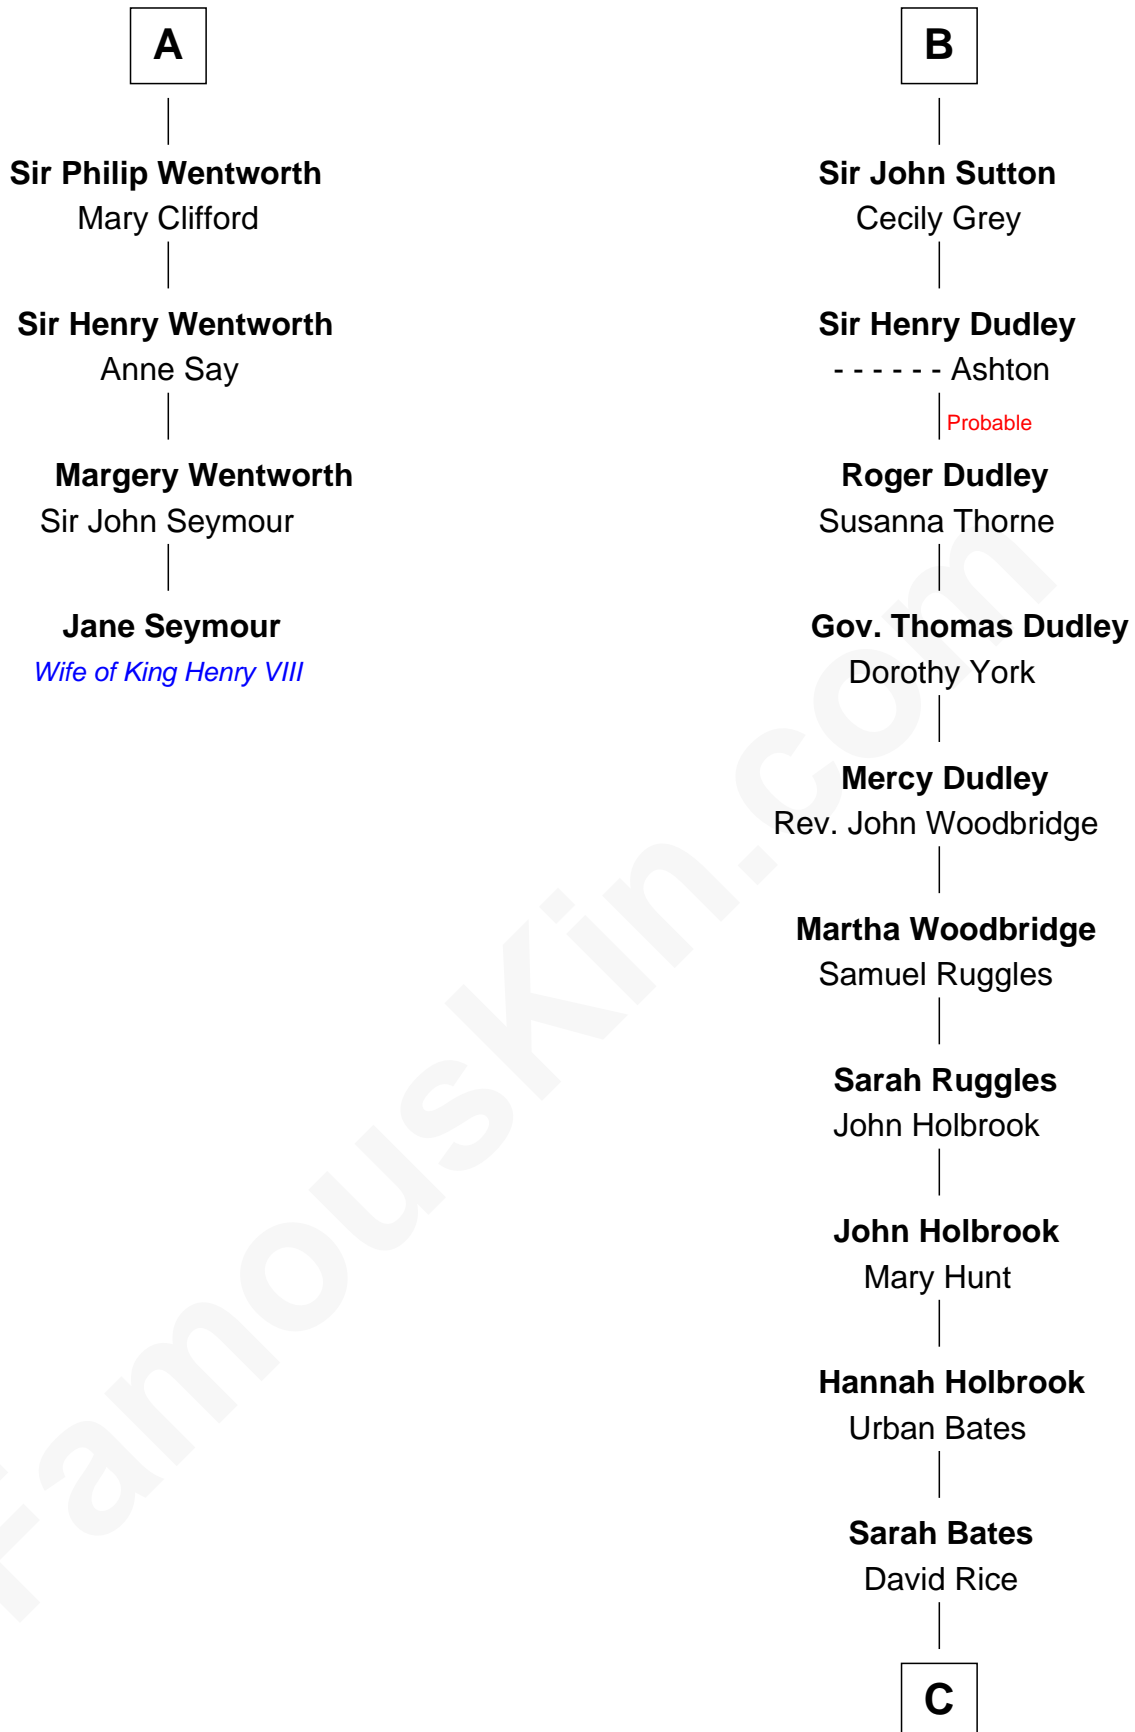

# FamousKin.com Relationship Chart of

**Jane Seymour**

*3rd Wife of King Henry VIII*

10th cousin 8 times removed of

**William Marsh Rice**

*Founder of Rice University*

**Sir William de Ferrers**

*with wife  
Sibyl Marshal*

**John Deincourt**  
-----

**Thomas de Berkeley**  
Katherine de Clyvedon

**Sir William Deincourt**  
Milicent la Zouche

**Sir John Berkeley**  
Elizabeth Betteshorne

**Margaret Deincourt**  
Sir Robert de Tibetot

**Elizabeth Berkeley**  
Sir John Sutton

**Elizabeth de Tibetot**  
Sir Philip le Despencer

**Sir Edmund Sutton**  
Joyce Tiptoft

**Margery Despencer**  
Sir Roger Wentworth

**Sir Edward Sutton**  
Cecily Willoughby

**A**

**B**

C

David Rice  
Patty Hall

William Marsh Rice  
*Founder of Rice University*

FamousKin.com