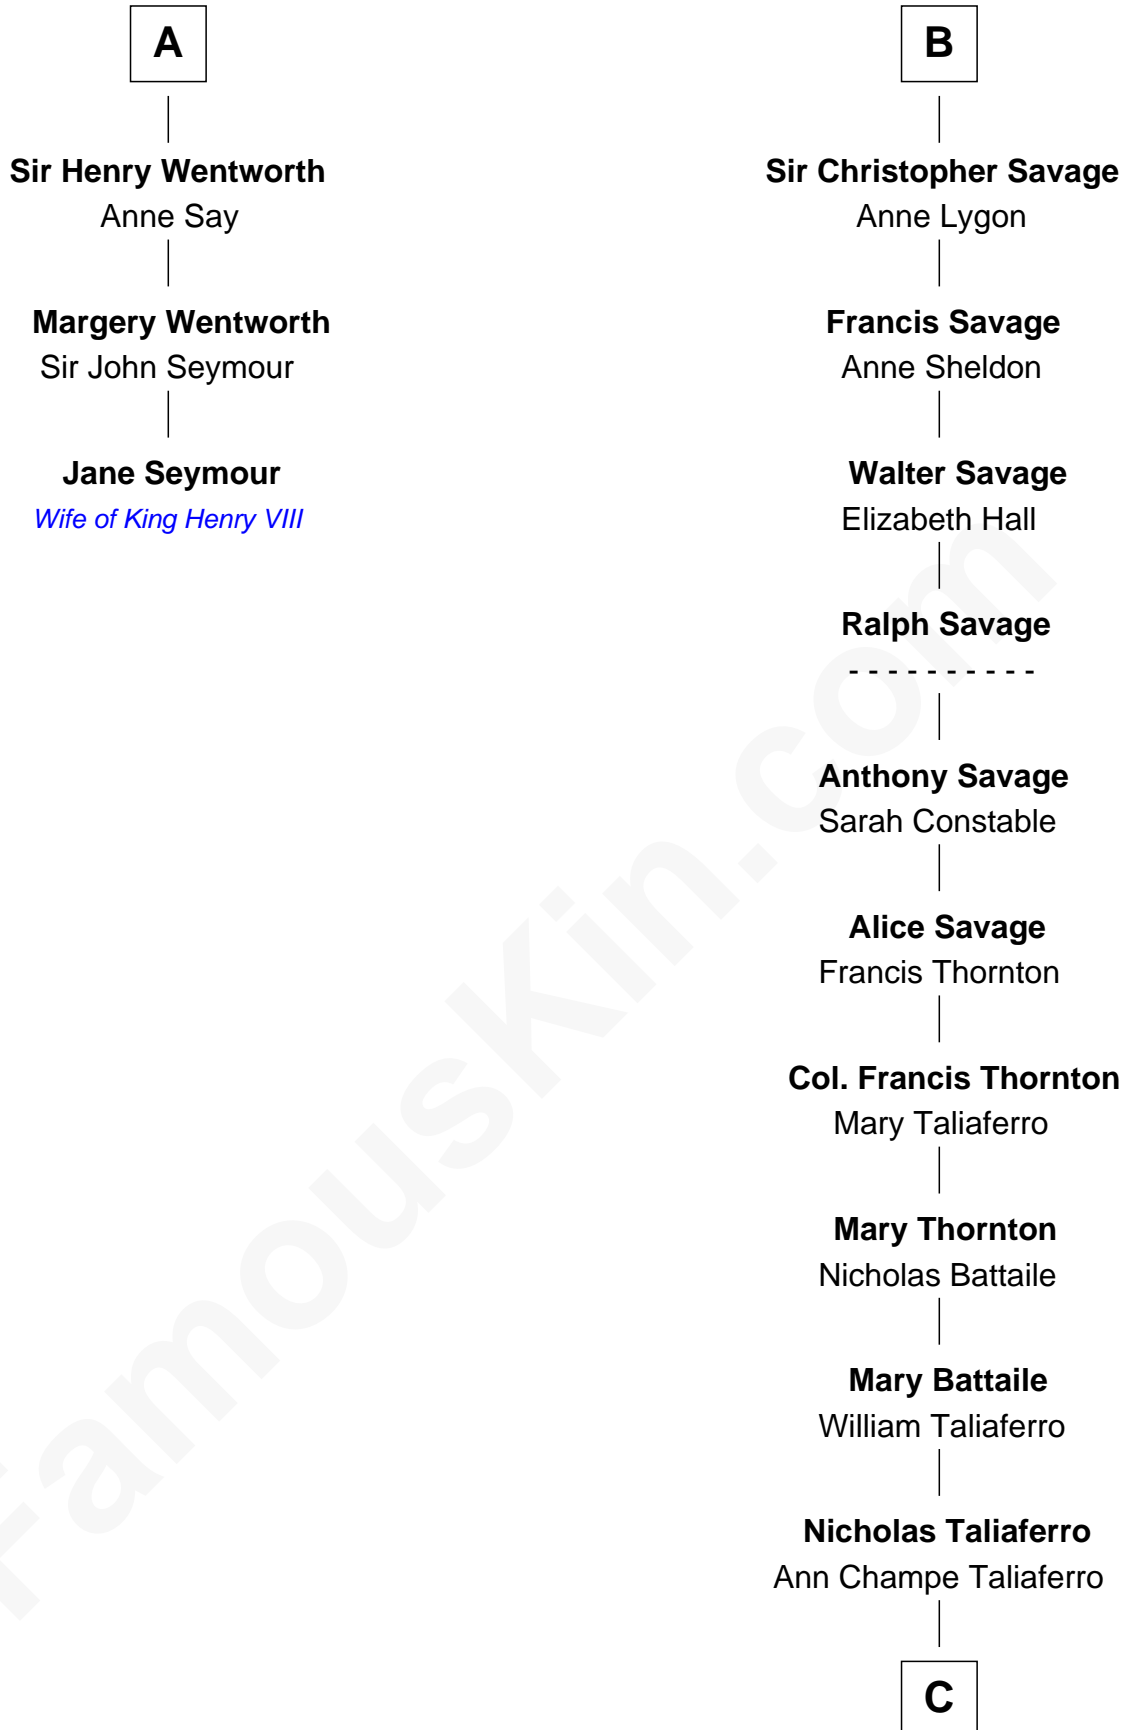

# FamousKin.com Relationship Chart of

**Jane Seymour**

*3rd Wife of King Henry VIII*

9th cousin 11 times removed of

**General George C. Marshall**

*Author of "The Marshall Plan"*

**C**

**Matilda Battaile Taliaferro**

Martin Marshall

**William Champe Marshall**

Susan Myers

**George Catlett Marshall**

Laura Emily Bradford

**General George C. Marshall**

*U.S. Army - World War II*

FamousKin.com