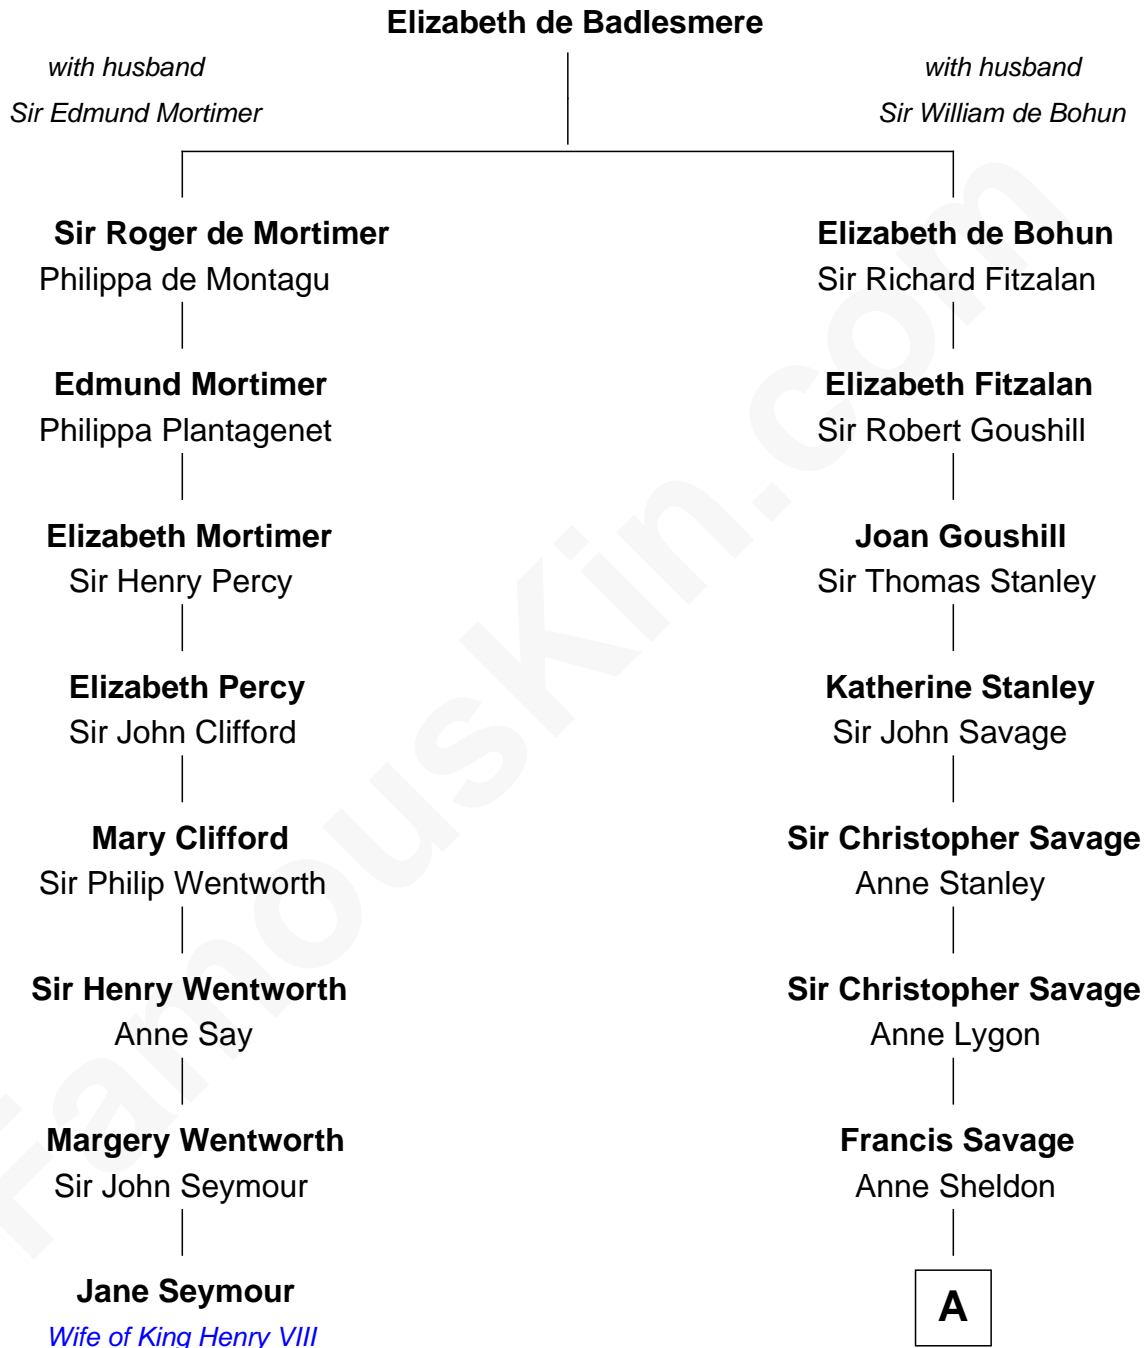

FamousKin.com

Relationship Chart of

Jane Seymour

3rd Wife of King Henry VIII

7th cousin 11 times removed of

General George C. Marshall

Author of "The Marshall Plan"

A

Walter Savage

Elizabeth Hall

Ralph Savage

Anthony Savage

Sarah Constable

Alice Savage

Francis Thornton

Col. Francis Thornton

Mary Taliaferro

Mary Thornton

Nicholas Battaile

Mary Battaile

William Taliaferro

Nicholas Taliaferro

Ann Champe Taliaferro

Matilda Battaile Taliaferro