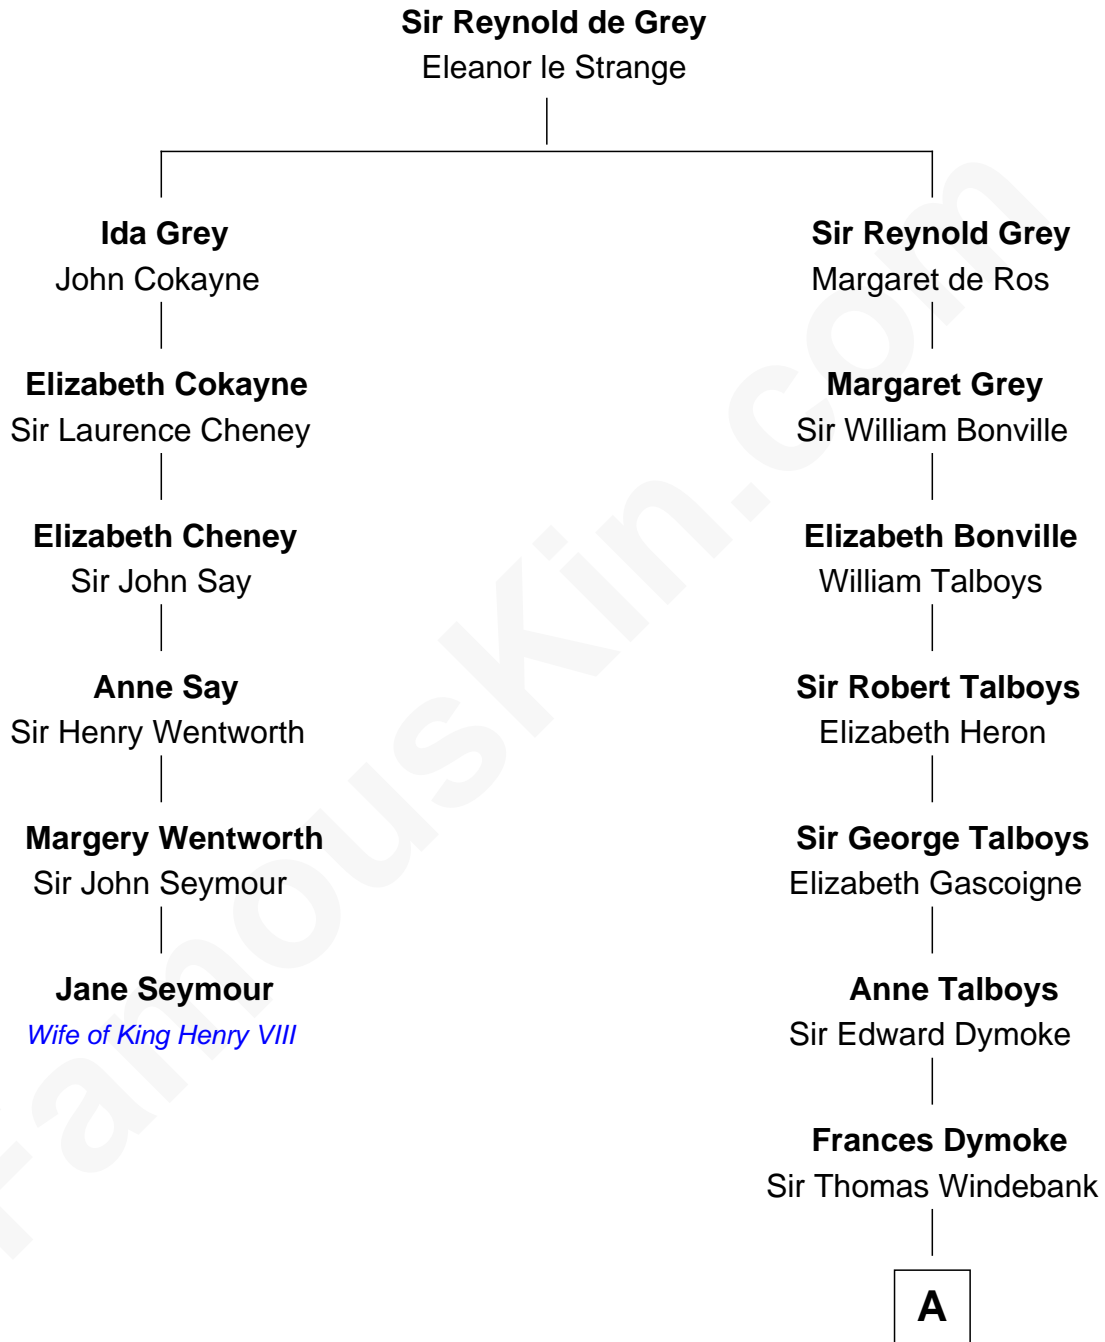

FamousKin.com Relationship Chart of

Jane Seymour

3rd Wife of King Henry VIII

5th cousin 8 times removed of

Meriwether Lewis

Lewis and Clark Expedition

A

Mildred Windebank

Robert Reade

Col. George Reade

Elizabeth Martiau

Mildred Reade

Col. Augustine Warner

Elizabeth Warner

Col. John Lewis

Col. Robert Lewis

Jane Meriwether

William Lewis

Lucy Meriwether

Meriwether Lewis

Lewis and Clark Expedition