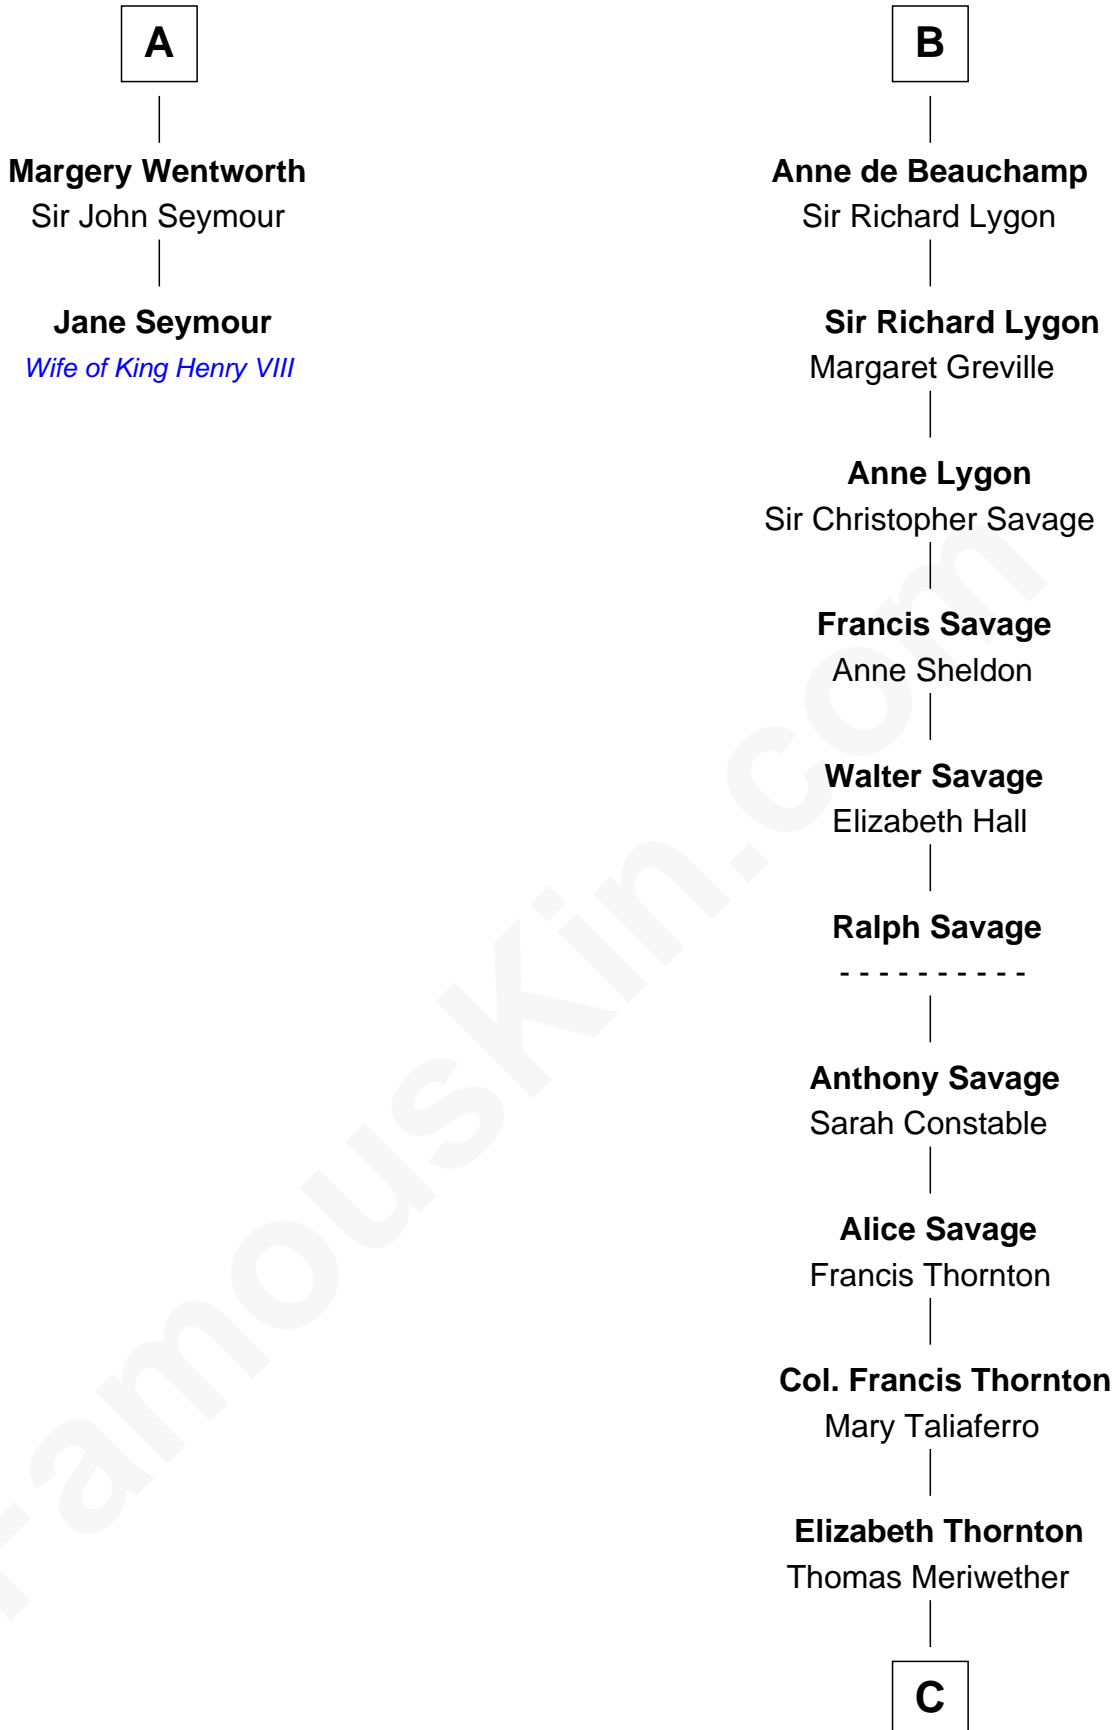

FamousKin.com

Relationship Chart of

Jane Seymour

3rd Wife of King Henry VIII

8th cousin 10 times removed of

Meriwether Lewis

Lewis and Clark Expedition

Sir Hugh le Despencer

Elizabeth de Tibetot

Margery Despencer

Sir Roger Wentworth

Sir Philip Wentworth

Mary Clifford

Sir Henry Wentworth

Anne Say

A

Sir Edmund Ferrers

Ellen Roche

Margaret Ferrers

John de Beauchamp

Sir Richard de Beauchamp

Elizabeth Stafford

B

C

—
Lucy Meriwether

William Lewis

—
Meriwether Lewis

Lewis and Clark Expedition

FamousKin.com