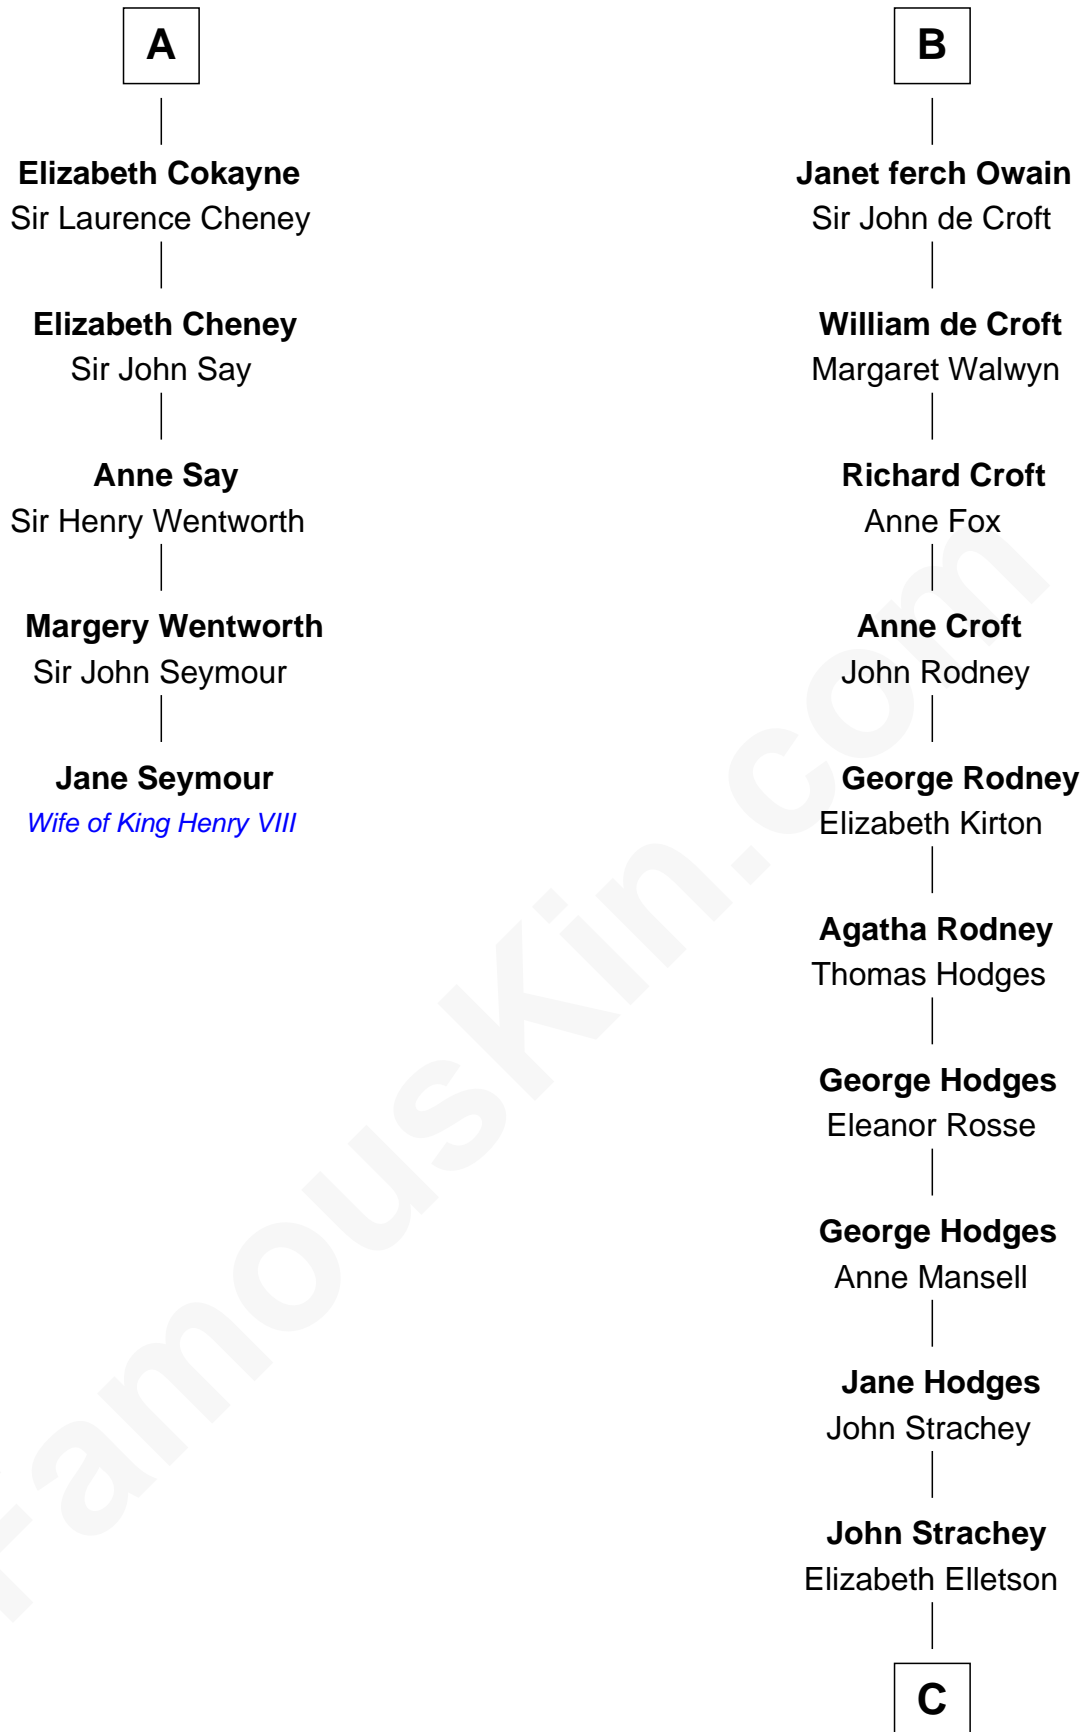

# FamousKin.com Relationship Chart of

**Jane Seymour**

*3rd Wife of King Henry VIII*

11th cousin 10 times removed of

**Lytton Strachey**

*Author and Co-Founder of Bloomsbury Group*

**Bertrade de Montfort**

Hugh de Kevelioc

**C**

**Henry Strachey**

Helen Clerk

**Sir Henry Strachey**

Jane Kelsall

**Edward Strachey**

Julia Woodburn Kirkpatrick

**Sir Richard Strachey**