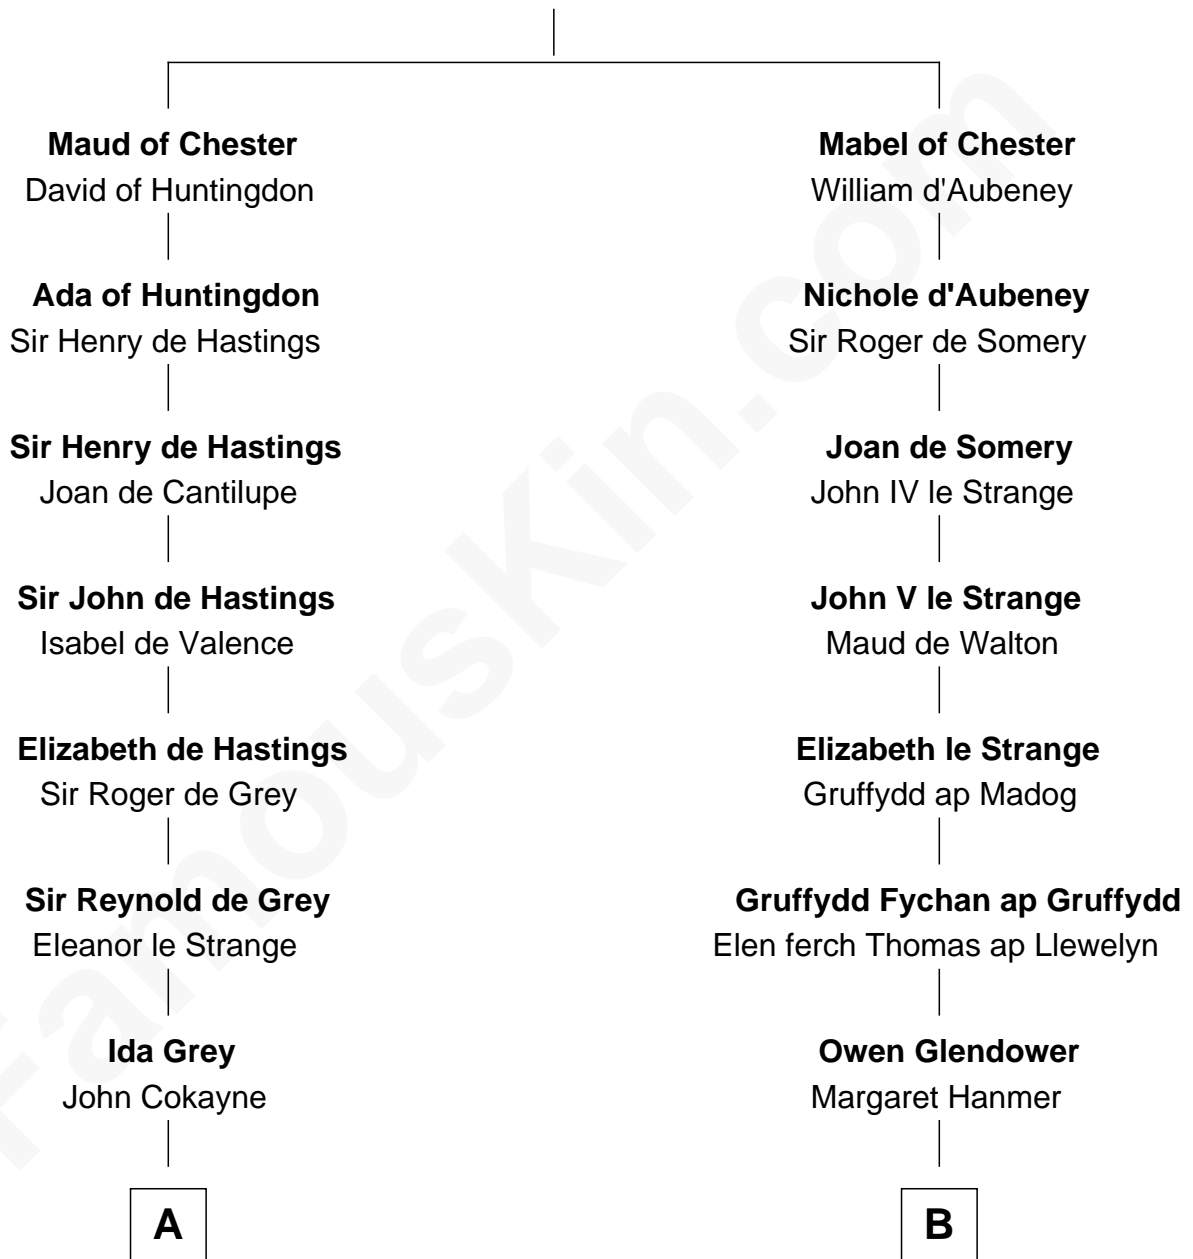

# FamousKin.com Relationship Chart of

**Jane Seymour**

*3rd Wife of King Henry VIII*

11th cousin 10 times removed of

**Lytton Strachey**

*Author and Co-Founder of Bloomsbury Group*

**Bertrade de Montfort**

Hugh de Kevelioc

**C**

**Henry Strachey**

Helen Clerk

**Sir Henry Strachey**

Jane Kelsall

**Edward Strachey**

Julia Woodburn Kirkpatrick

**Sir Richard Strachey**