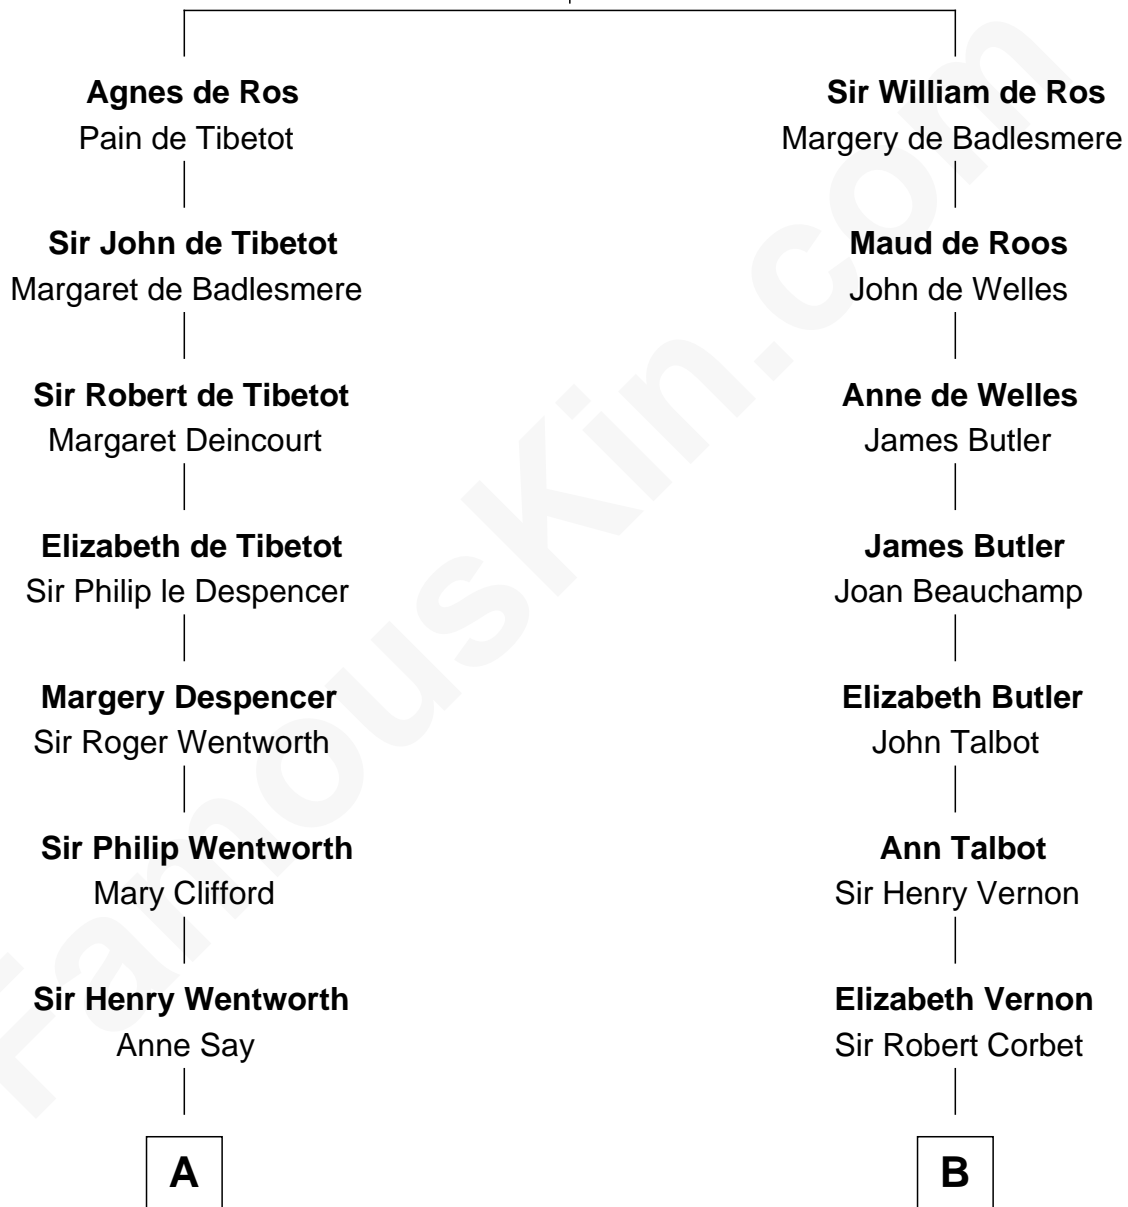

# FamousKin.com Relationship Chart of

**Jane Seymour**

*3rd Wife of King Henry VIII*

8th cousin 10 times removed of

**Olivia De Havilland**

*Movie Actress*

**William de Ros**  
Maude de Vaux

**C**

Walter Augustus De Havilland

Lillian Augusta Ruse

Olivia De Havilland

*Movie Actress*

FamousKin.com