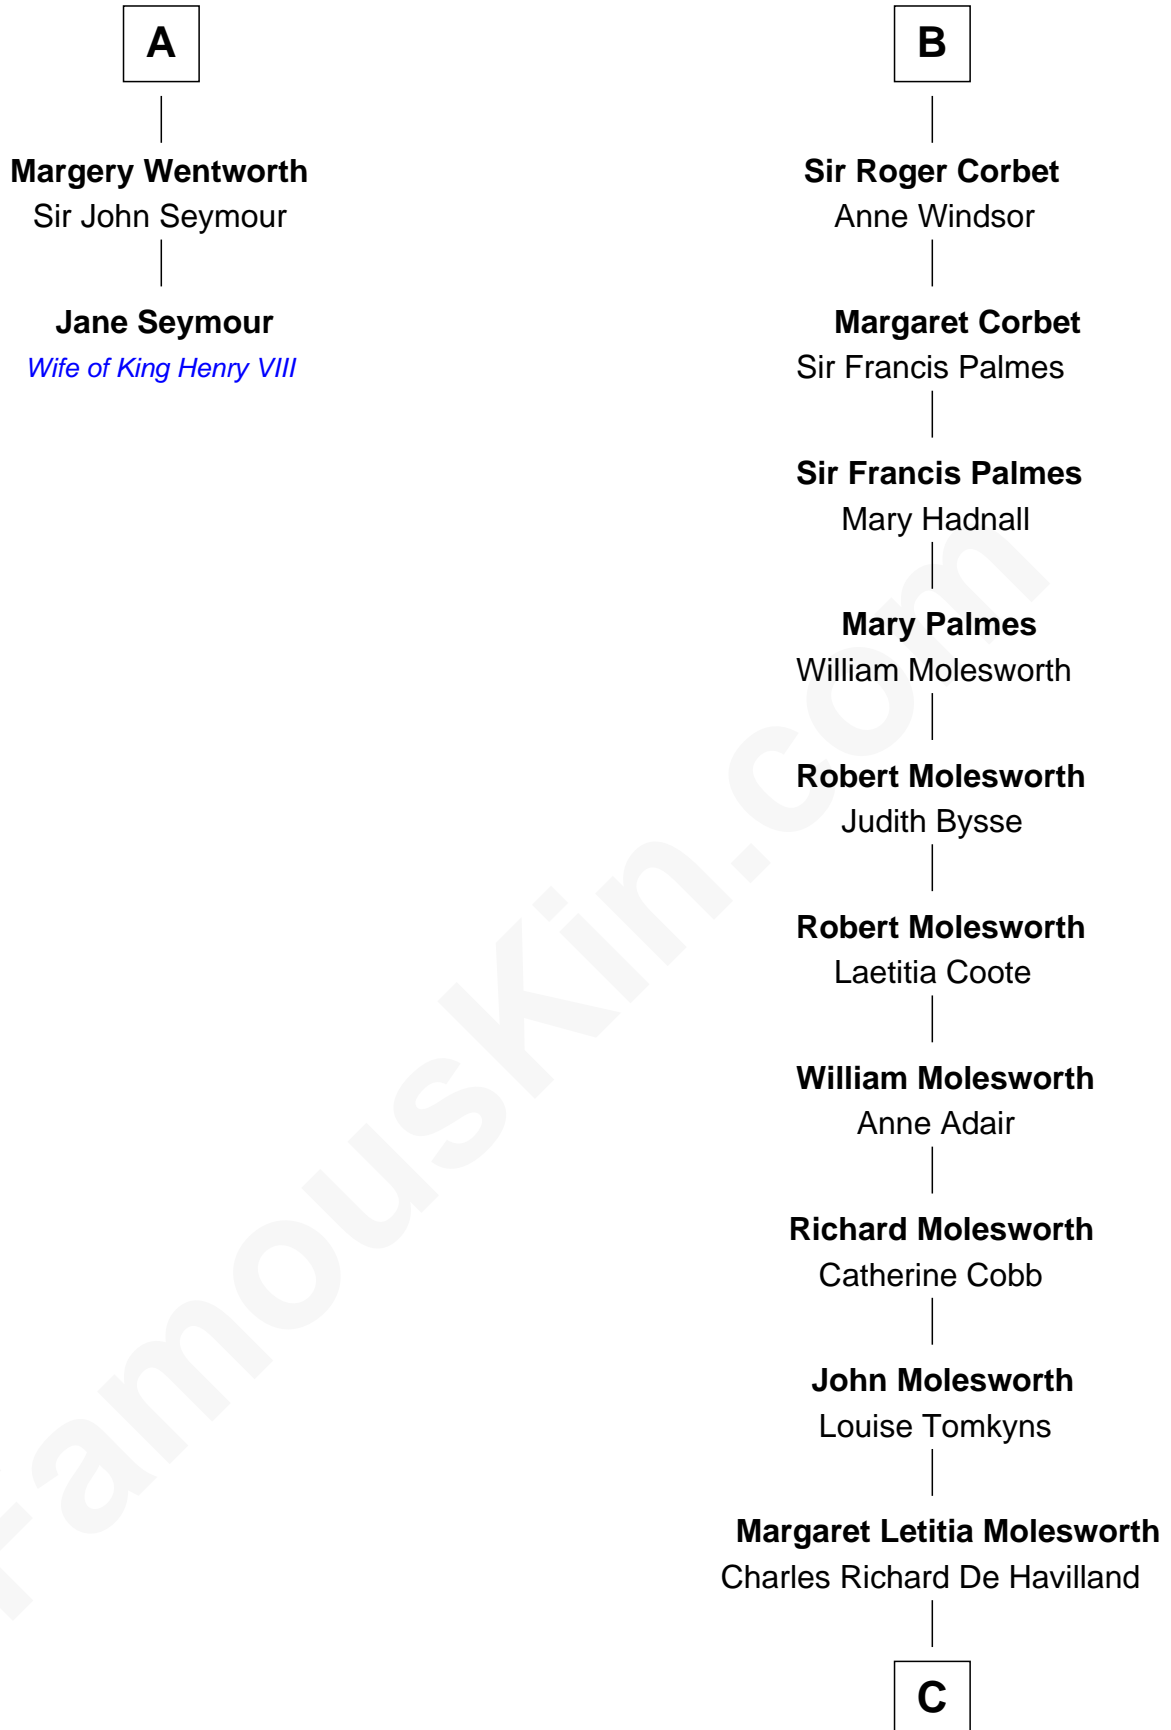

# FamousKin.com Relationship Chart of

**Jane Seymour**

*3rd Wife of King Henry VIII*

8th cousin 10 times removed of

**Olivia De Havilland**

*Movie Actress*

**William de Ros**  
Maude de Vaux

**C**

Walter Augustus De Havilland

Lillian Augusta Ruse

Olivia De Havilland

*Movie Actress*

FamousKin.com