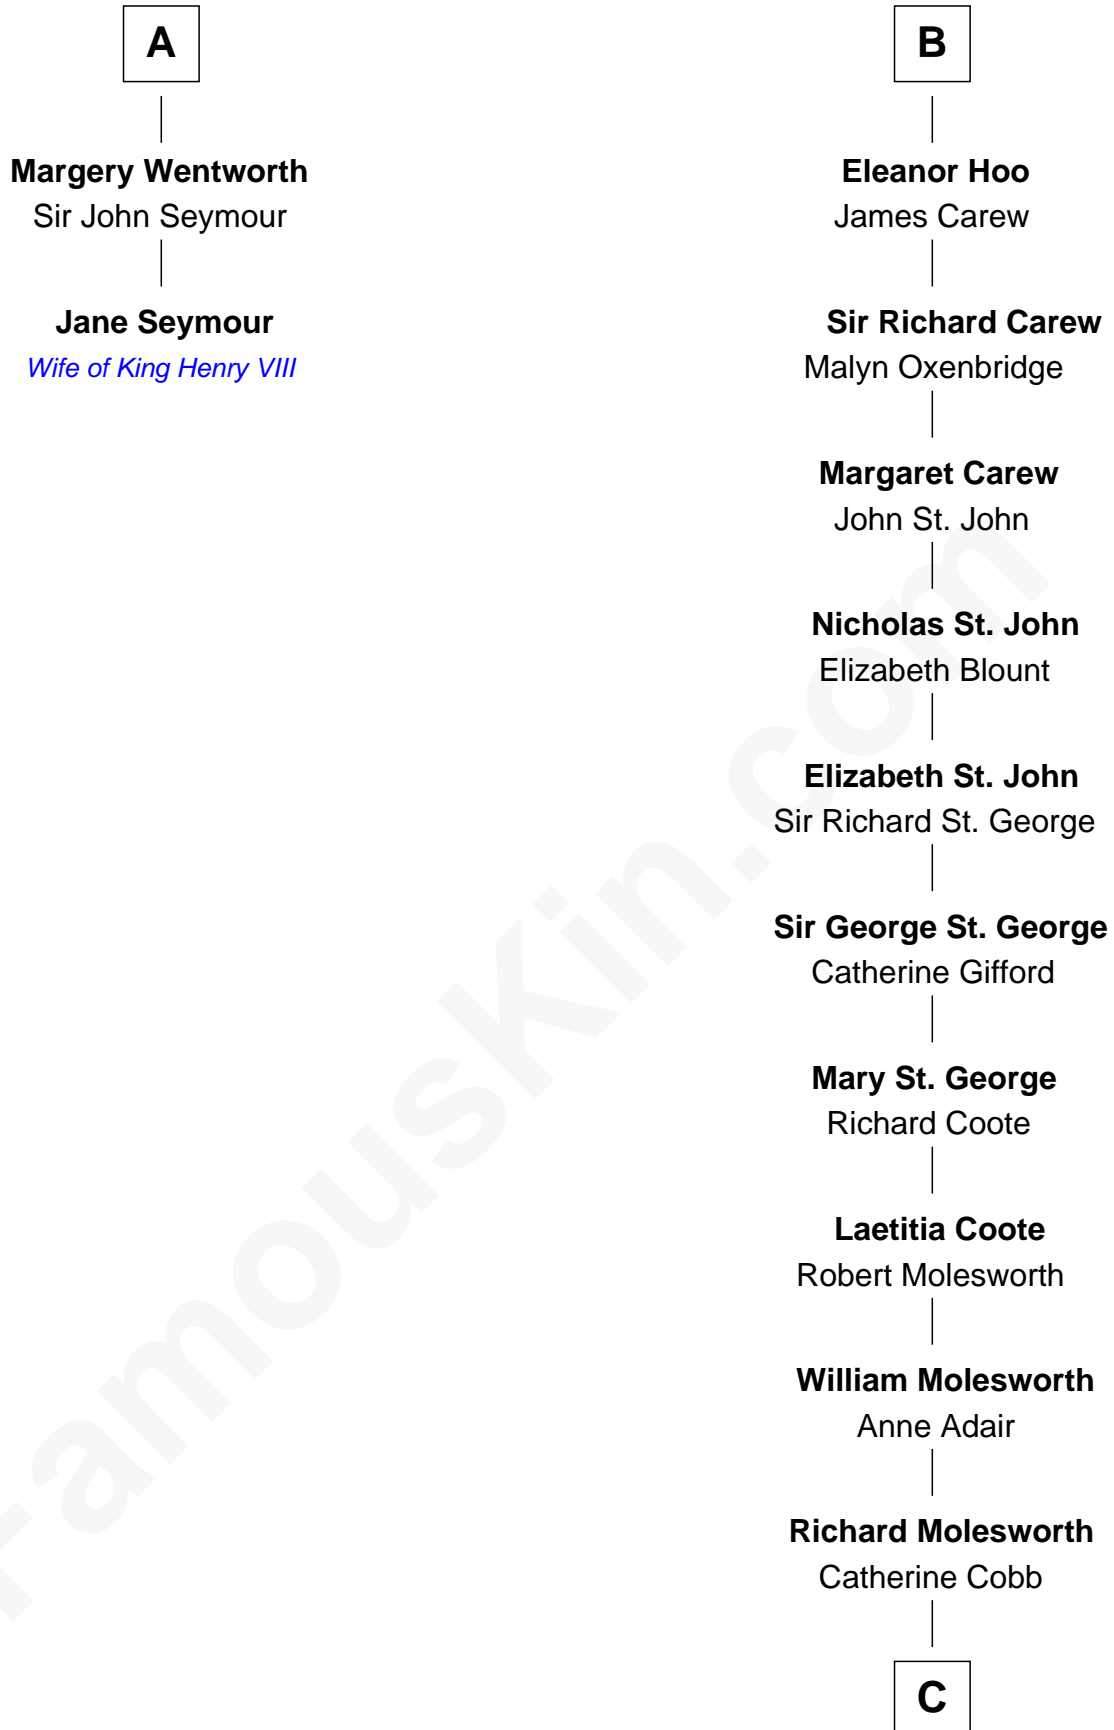

FamousKin.com Relationship Chart of

Jane Seymour

3rd Wife of King Henry VIII

8th cousin 12 times removed of

Olivia De Havilland

Movie Actress

Eudo la Zouche
Milicent de Cantilupe

Sir William la Zouche

Sir Roger Wentworth

Sir Philip Wentworth

Mary Clifford

Sir Henry Wentworth

Anne Say

A

Eve la Zouche

Sir Maurice de Berkeley

Isabel de Berkeley

Sir Robert de Clifford

Sir Roger de Clifford

Maud de Beauchamp

Katherine de Clifford

Sir Ralph de Greystoke

Maud de Greystoke

Eudo de Welles

Sir Lionel de Welles

Joan de Waterton

Eleanor de Welles

Sir Thomas Hoo

B

C

John Molesworth

Louise Tomkyns