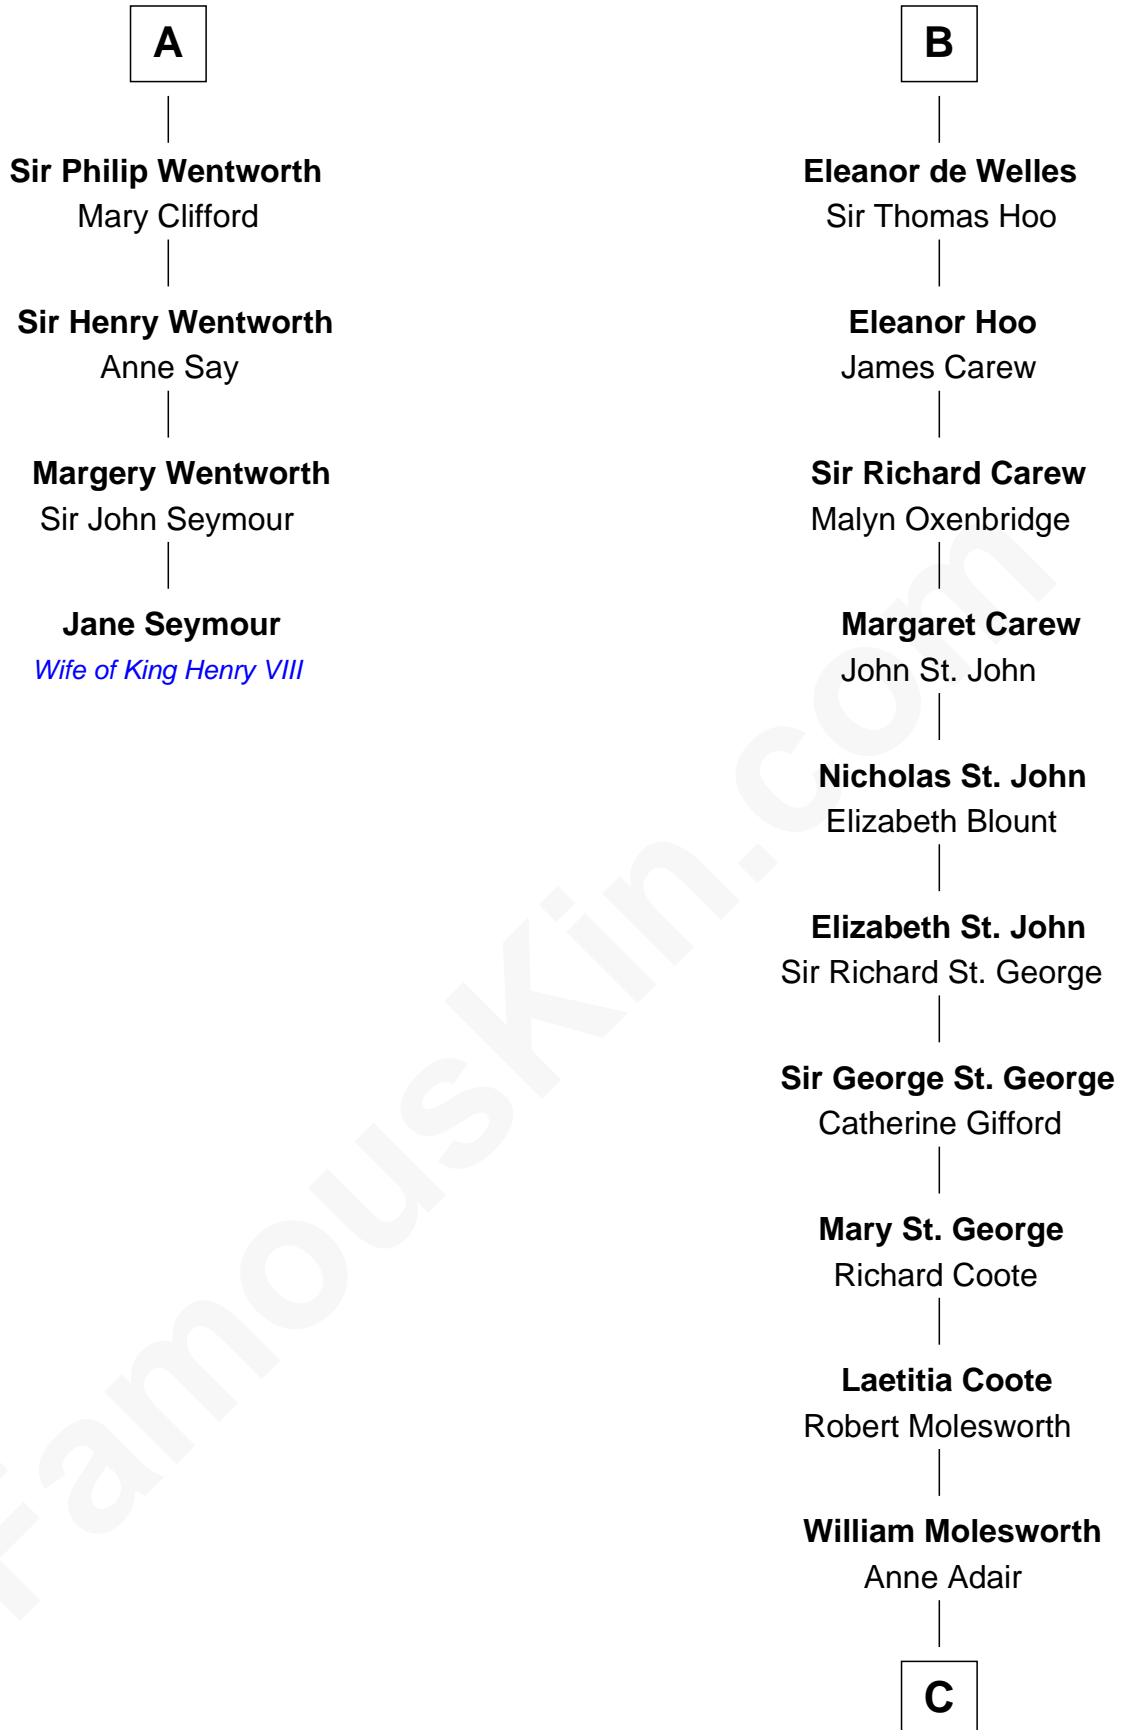

# FamousKin.com Relationship Chart of

**Jane Seymour**

*3rd Wife of King Henry VIII*

10th cousin 11 times removed of

**Olivia De Havilland**

*Movie Actress*

**Sir William de Ferrers**

*with wife  
Sibyl Marshal*

**John Deincourt**  
-----

**Isabel de Berkeley**  
Sir Robert de Clifford

**Sir William Deincourt**  
Milicent la Zouche

**Sir Roger de Clifford**  
Maud de Beauchamp

**Margaret Deincourt**  
Sir Robert de Tibetot

**Katherine de Clifford**  
Sir Ralph de Greystoke

**Elizabeth de Tibetot**  
Sir Philip le Despencer

**Maud de Greystoke**  
Eudo de Welles

**Margery Despencer**  
Sir Roger Wentworth

**Sir Lionel de Welles**  
Joan de Waterton

**A**

**B**

**C**

**Richard Molesworth**

Catherine Cobb

**John Molesworth**

Louise Tomkyns

**Margaret Letitia Molesworth**