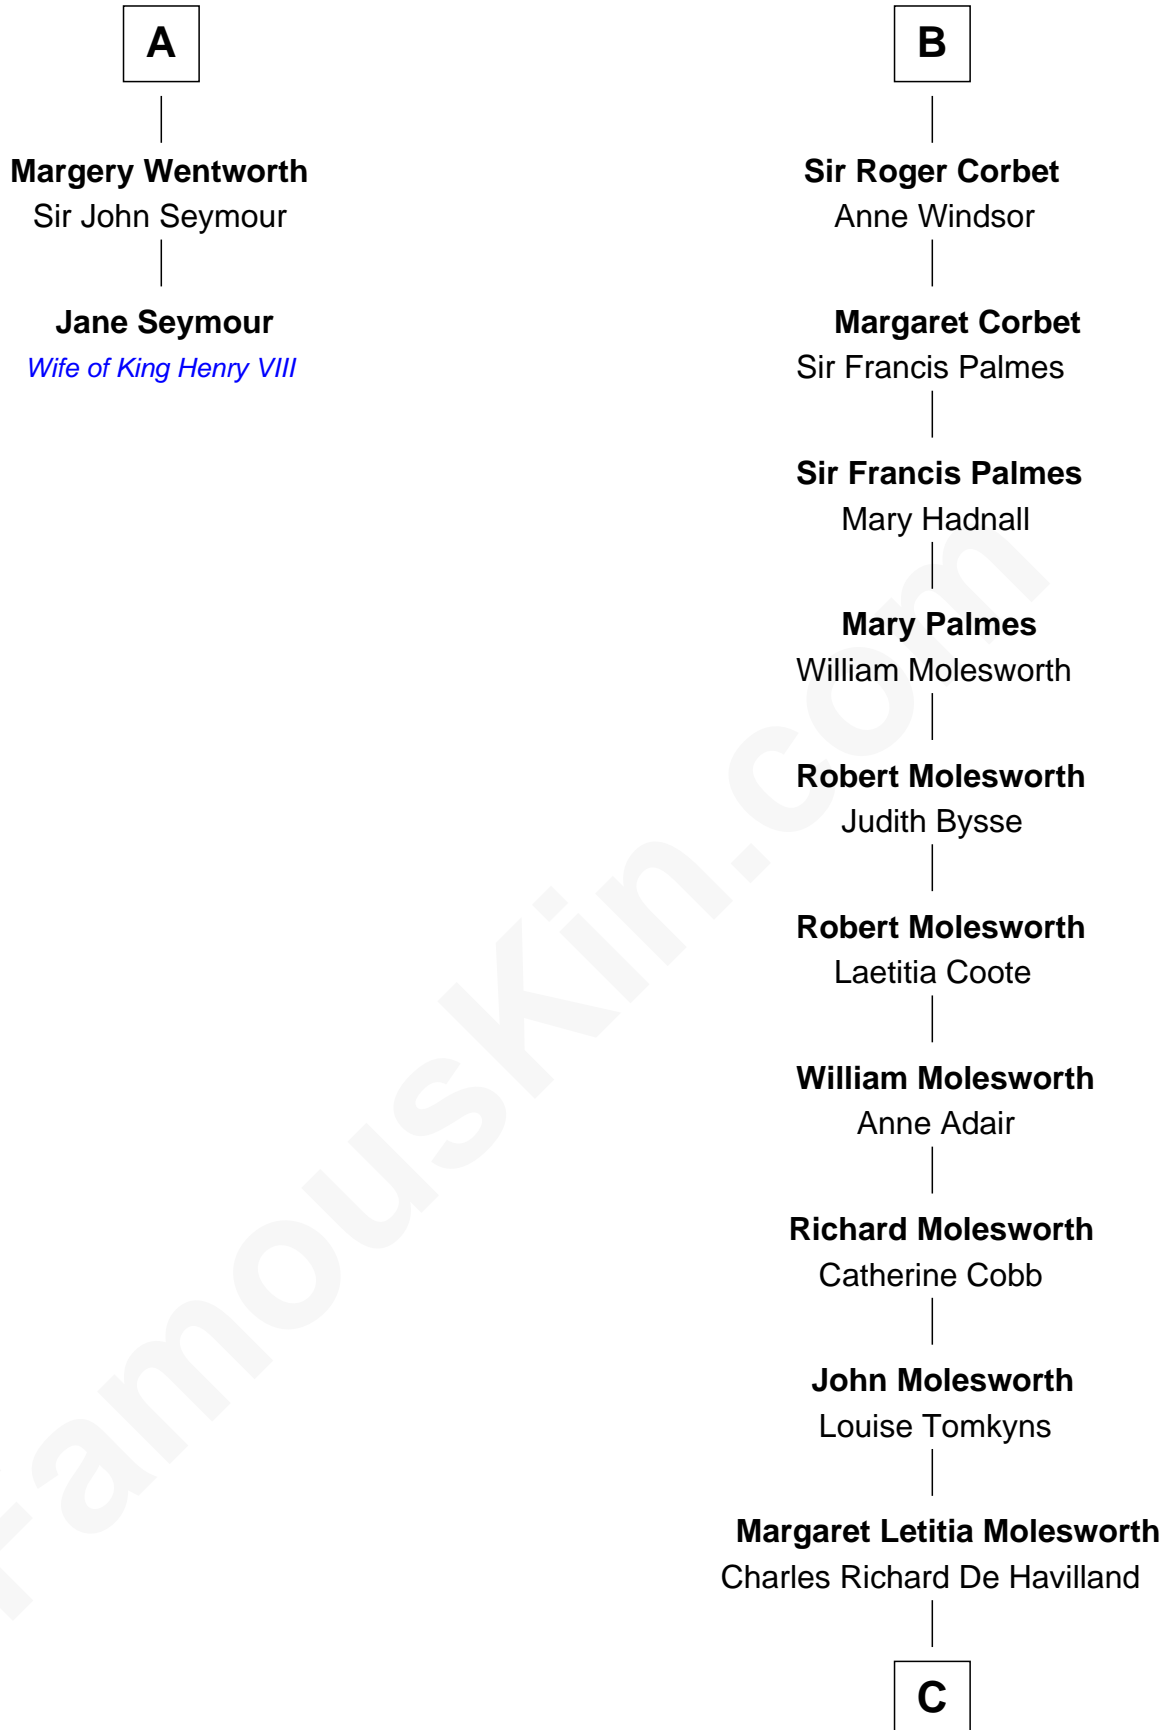

# FamousKin.com Relationship Chart of

**Jane Seymour**

*3rd Wife of King Henry VIII*

8th cousin 10 times removed of

**Joan Fontaine**

*Movie Actress*

**William de Ros**  
Maude de Vaux

**C**

Walter Augustus De Havilland

Lillian Augusta Ruse

Joan Fontaine

*Movie Actress*

FamousKin.com