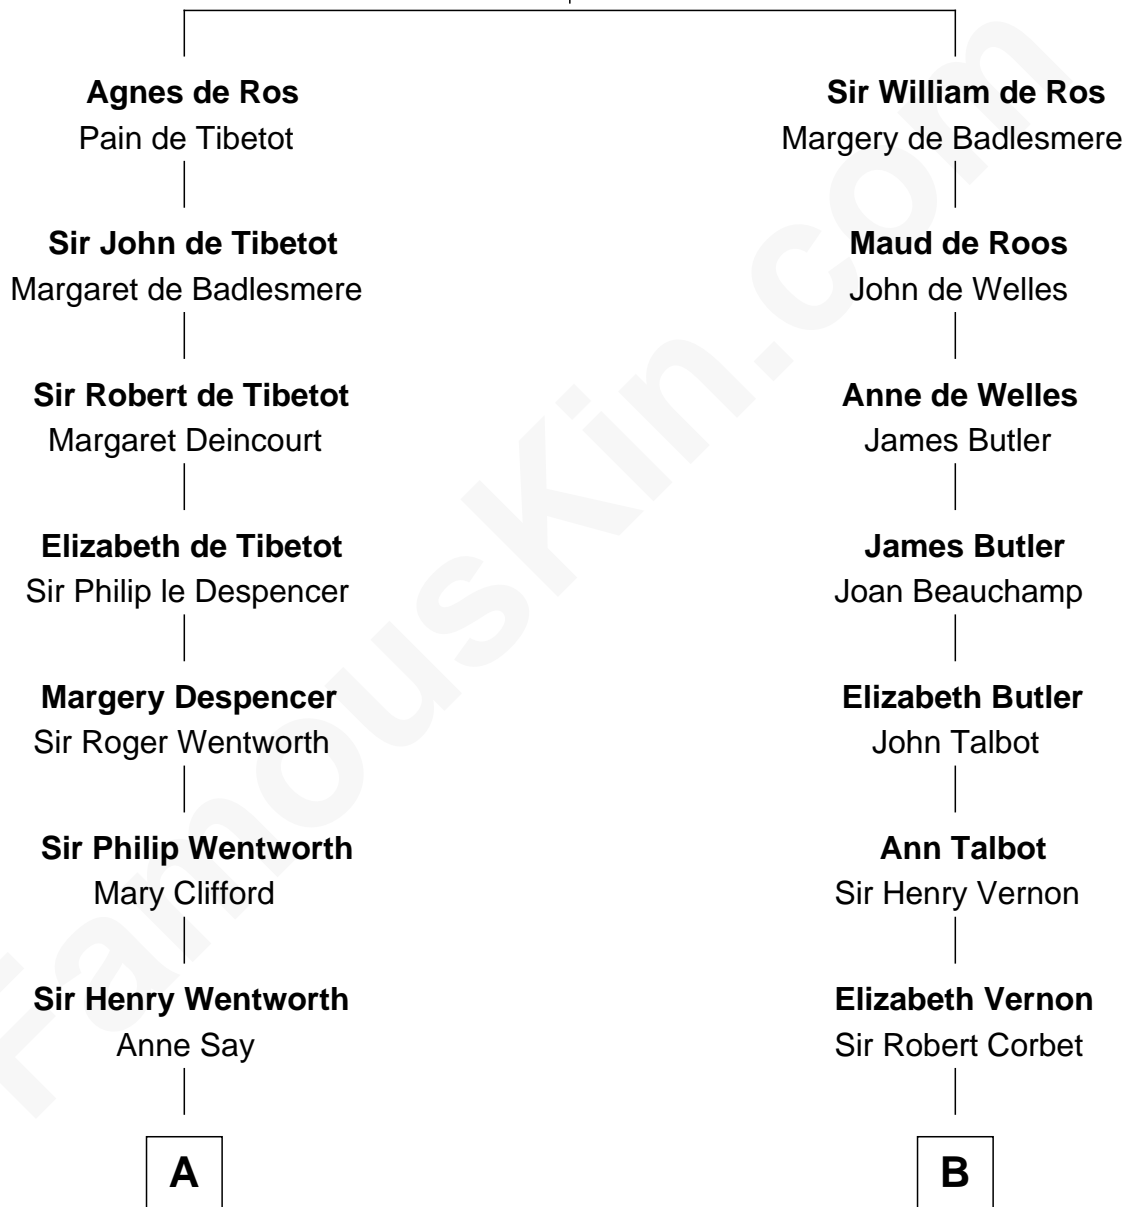

# FamousKin.com Relationship Chart of

**Jane Seymour**

*3rd Wife of King Henry VIII*

8th cousin 10 times removed of

**Joan Fontaine**

*Movie Actress*

**William de Ros**  
Maude de Vaux

**C**

Walter Augustus De Havilland

Lillian Augusta Ruse

Joan Fontaine

*Movie Actress*

FamousKin.com