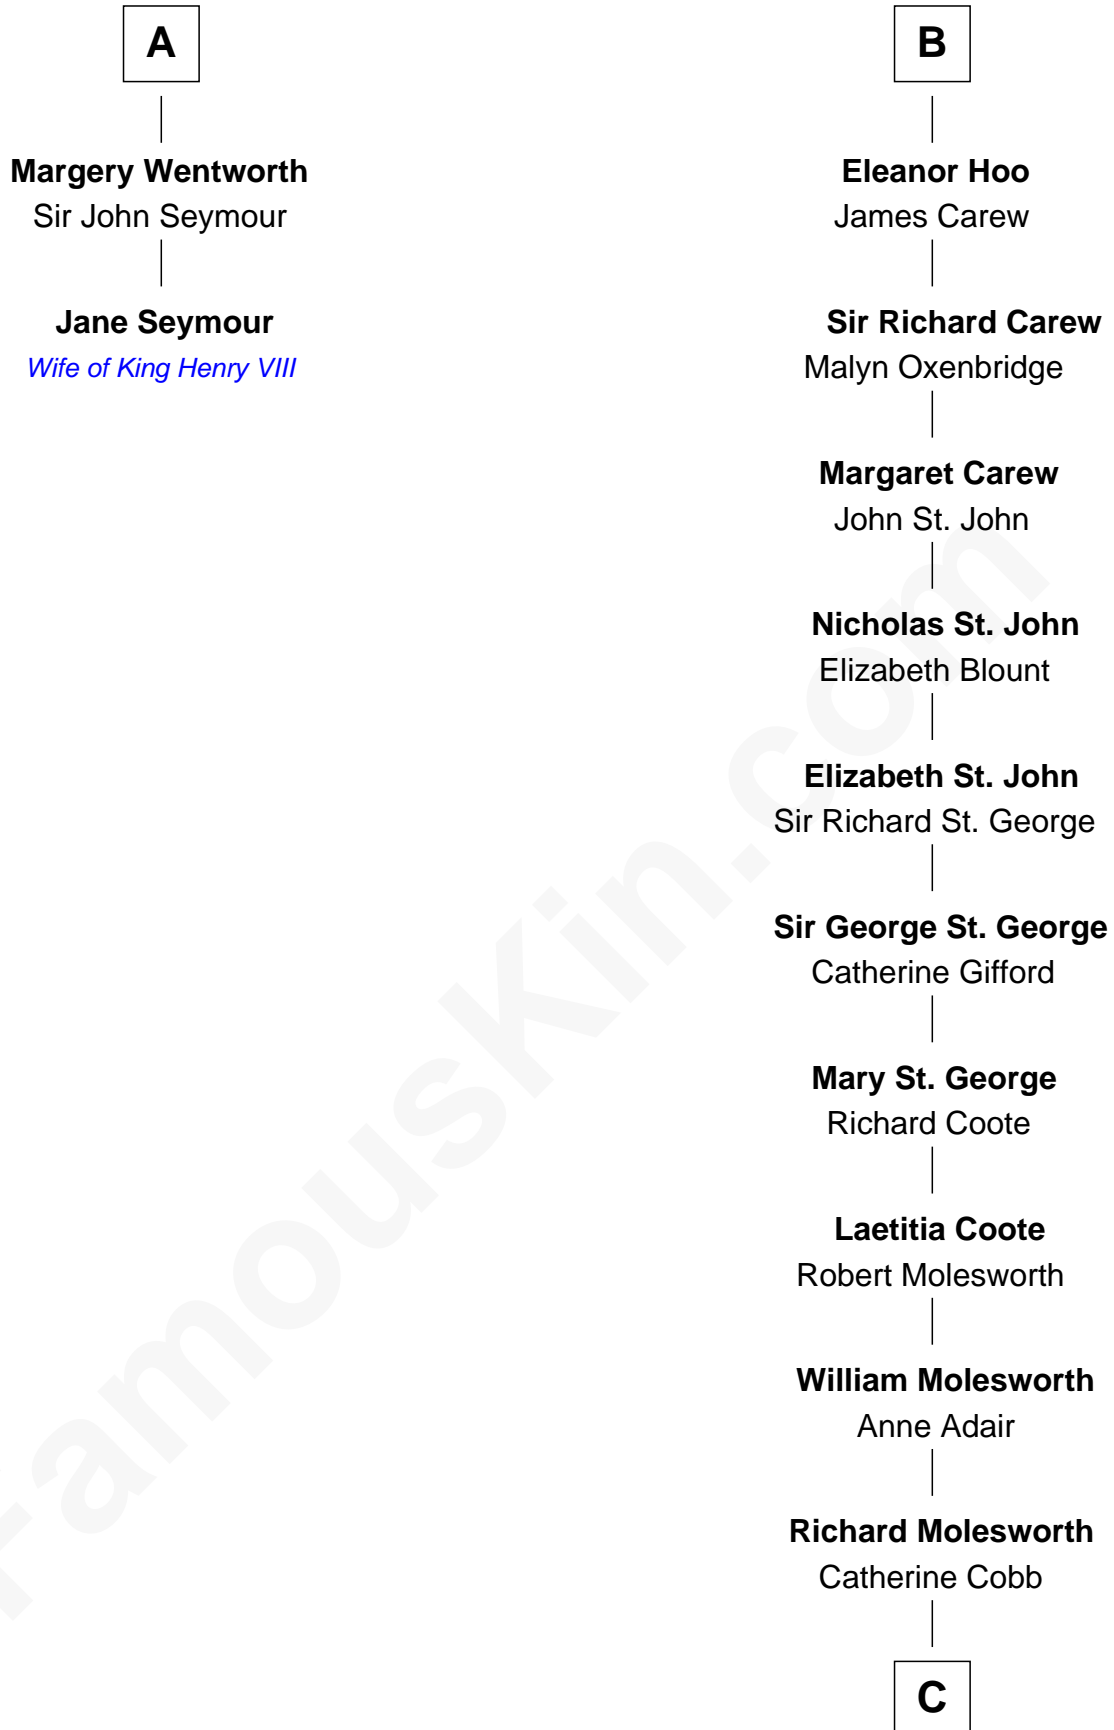

FamousKin.com Relationship Chart of

Jane Seymour

3rd Wife of King Henry VIII

8th cousin 12 times removed of

Joan Fontaine

Movie Actress

Eudo la Zouche
Milicent de Cantilupe

Sir William la Zouche

Sir Roger Wentworth

Sir Philip Wentworth

Mary Clifford

Sir Henry Wentworth

Anne Say

A

Eve la Zouche

Sir Maurice de Berkeley

Isabel de Berkeley

Sir Robert de Clifford

Sir Roger de Clifford

Maud de Beauchamp

Katherine de Clifford

Sir Ralph de Greystoke

Maud de Greystoke

Eudo de Welles

Sir Lionel de Welles

Joan de Waterton

Eleanor de Welles

Sir Thomas Hoo

B

C

John Molesworth

Louise Tomkyns